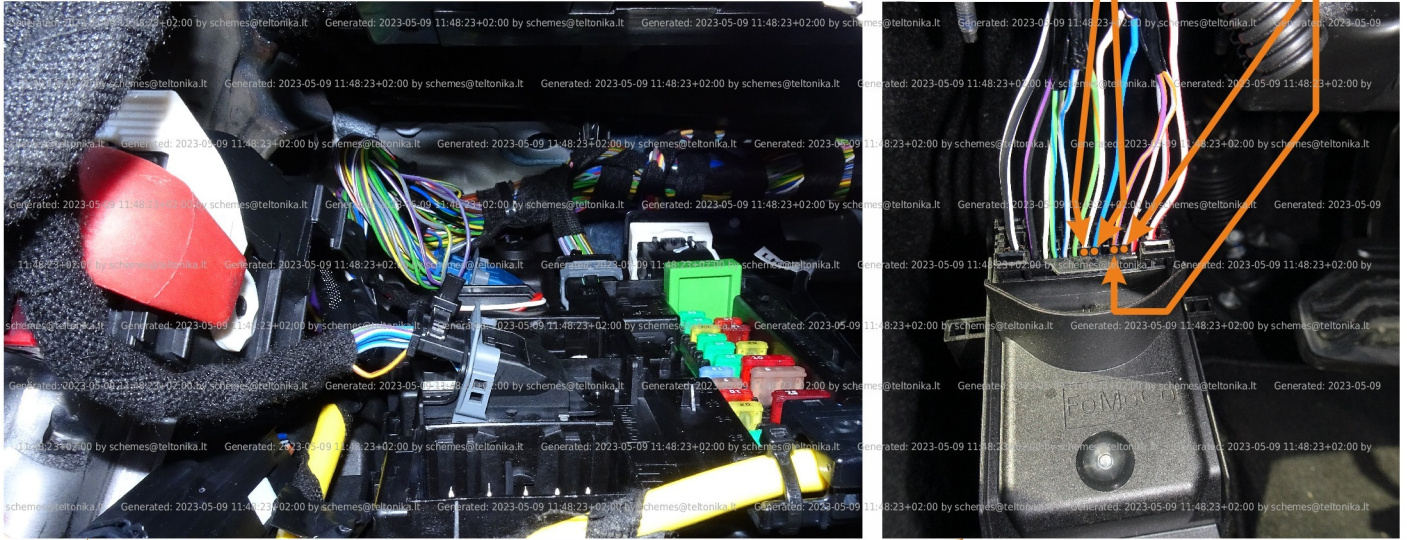

Brand, Model	Device: FMB140 LV-CAN	Year:	Rev.:
FORD TOURNEO CUSTOM		2018→	06
Version:	program №: 12787 from: 2022-12-21		

Flags:

General parameters:

- Total mileage of the vehicle (dashboard)
- Vehicle mileage - (counted)
- Total fuel consumption - (counted)
- Fuel level (in percent)
- Engine speed (RPM)
- Engine temperature
- Vehicle speed
- Acceleration pedal position