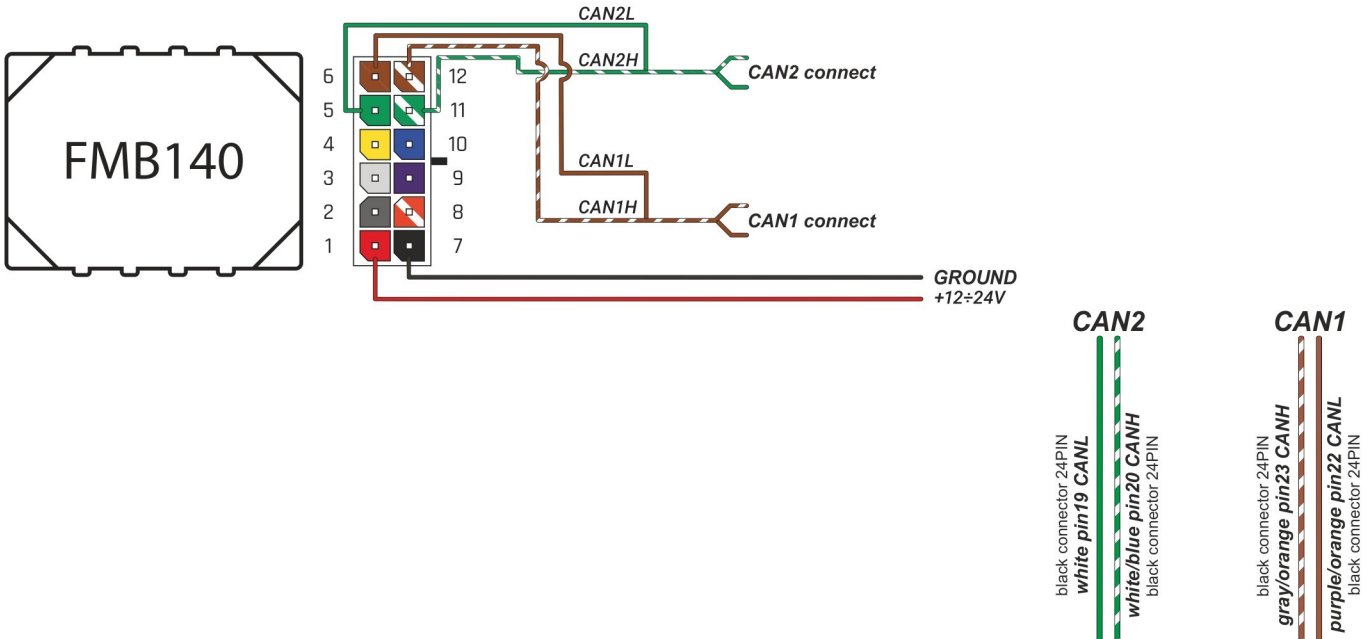

Brand, Model	Device: FMB140 LV-CAN	Year:	Rev.:
FORD TOURNEO CUSTOM		2018→	06
Version:	program №: 12787 from: 2022-12-21		

Flags:

General parameters:

- Total mileage of the vehicle (dashboard)
- Vehicle mileage - (counted)
- Total fuel consumption - (counted)
- Fuel level (in percent)
- Engine speed (RPM)
- Engine temperature
- Vehicle speed
- Acceleration pedal position