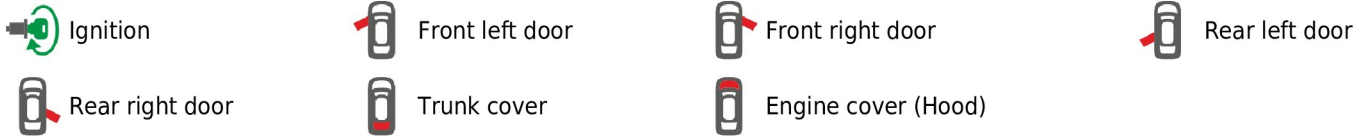

Wires of the central lock insert located on the door have to be cut off in order not to affect the status of arming/disarming of the alarm from the factory pilot.

Flags:

General parameters:

- Total mileage of the vehicle (dashboard)
- Vehicle mileage - (counted)
- Total fuel consumption - (counted)
- Fuel level (in percent)
- Engine speed (RPM)
- Engine temperature
- Vehicle speed