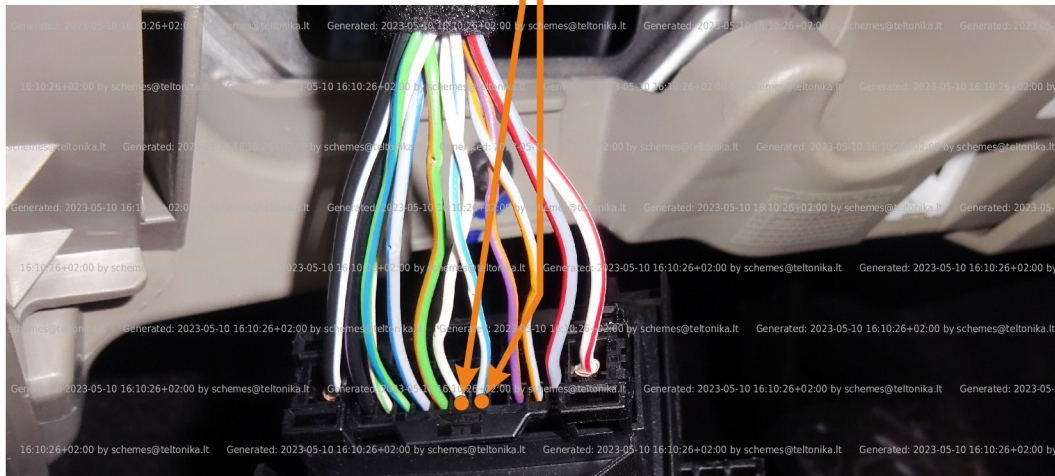

Brand, Model	Device: FMB140 LV-CAN	Year:	Rev.:
FORD TOURNEO CUSTOM		2016→	05
Version:	program №: 11782 from: 2022-12-21		

CAN1
 black 24PIN connector
 white pin19 CANL
 blue/white pin20 CANH
 black 24PIN connector

Wires of the central lock insert located on the door have to be cut off in order not to affect the status of arming/disarming of the alarm from the factory pilot.

Flags:

General parameters:

- Total mileage of the vehicle (dashboard)
- Vehicle mileage - (counted)
- Total fuel consumption - (counted)
- Fuel level (in percent)
- Engine speed (RPM)
- Engine temperature
- Vehicle speed