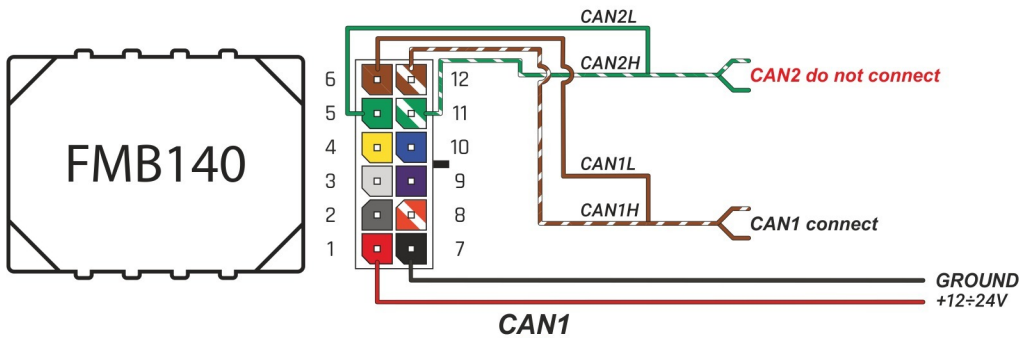

Brand, Model	Device: FMB140 LV-CAN	Year:	Rev.:
FORD TOURNEO CUSTOM		2016→	05
Version:	program №: 11782 from: 2022-12-21		

CAN1
 black 24PIN connector
 white pin19 CANL
 blue/white pin20 CANH
 black 24PIN connector

Wires of the central lock insert located on the door have to be cut off in order not to affect the status of arming/disarming of the alarm from the factory pilot.

Flags:

General parameters:

- Total mileage of the vehicle (dashboard)
- Vehicle mileage - (counted)
- Total fuel consumption - (counted)
- Fuel level (in percent)
- Engine speed (RPM)
- Engine temperature
- Vehicle speed