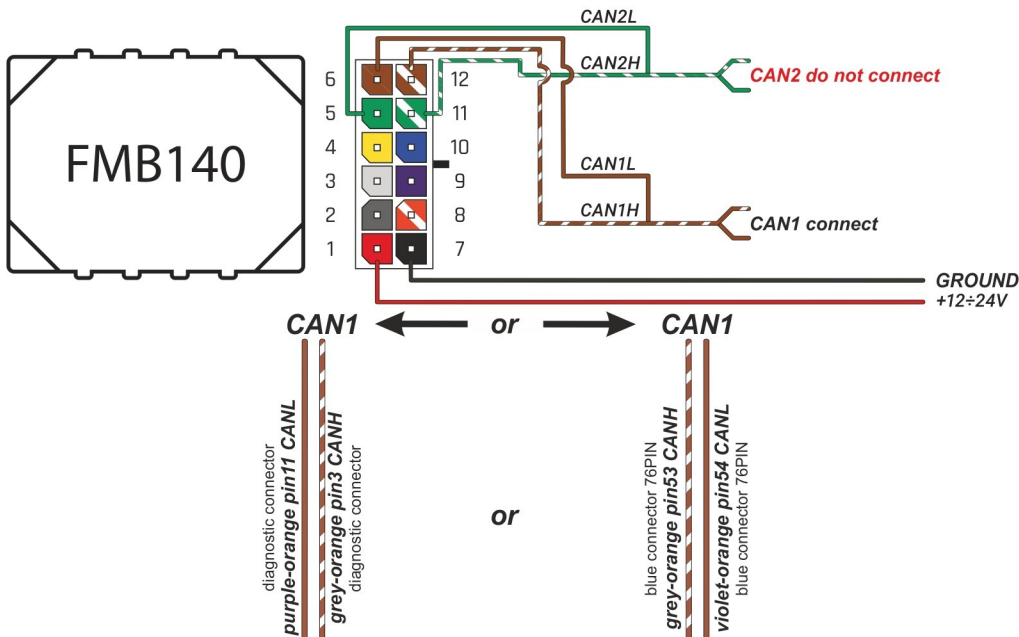

Brand, Model	Device: FMB140 LV-CAN	Year:	Rev.:
FORD TOURNEO CUSTOM		2012→	06
Version: (without double lock)	program №: 11422 from: 2022-11-02		

Flags:

General parameters:

- Total mileage of the vehicle (dashboard)
- Vehicle mileage - (counted)
- Total fuel consumption - (counted)
- Fuel level (in liters)
- Engine speed (RPM)
- Engine temperature
- Vehicle speed
- Acceleration pedal position