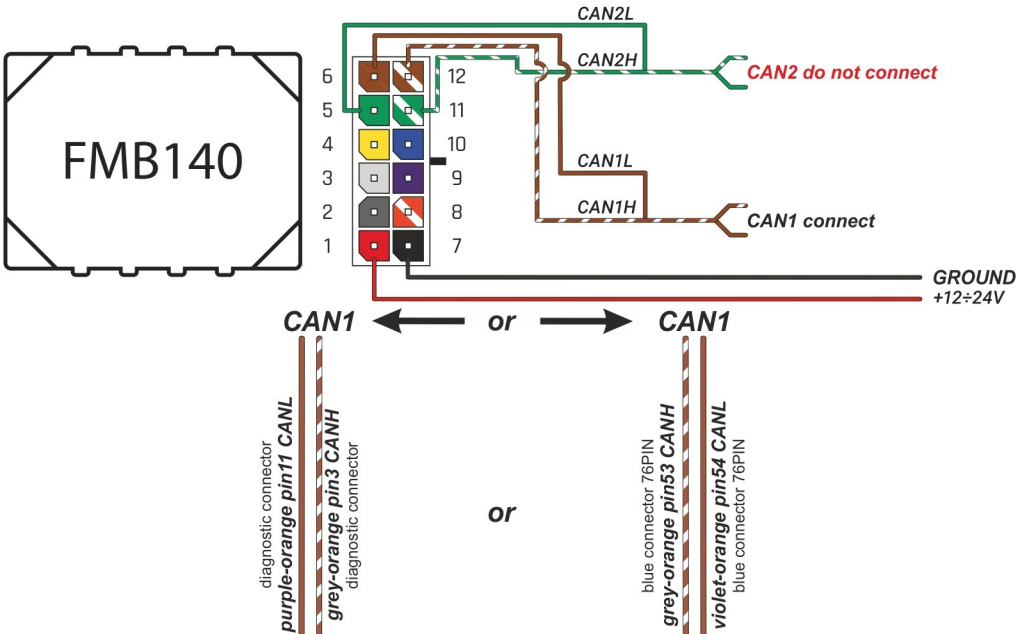

Brand, Model	Device: <b>FMB140 LV-CAN</b>	Year:	Rev.:
<b>FORD TOURNEO CUSTOM (Double Lock)</b>		<b>2012→</b>	<b>05</b>
Version: <b>(with double lock)</b>		program №: <b>11422</b> from: <b>2022-11-02</b>	

## General parameters:

- Total mileage of the vehicle (dashboard)
- Vehicle mileage - (counted)
- Total fuel consumption - (counted)
- Fuel level (in liters)
- Engine speed (RPM)
- Engine temperature
- Vehicle speed
- Acceleration pedal position