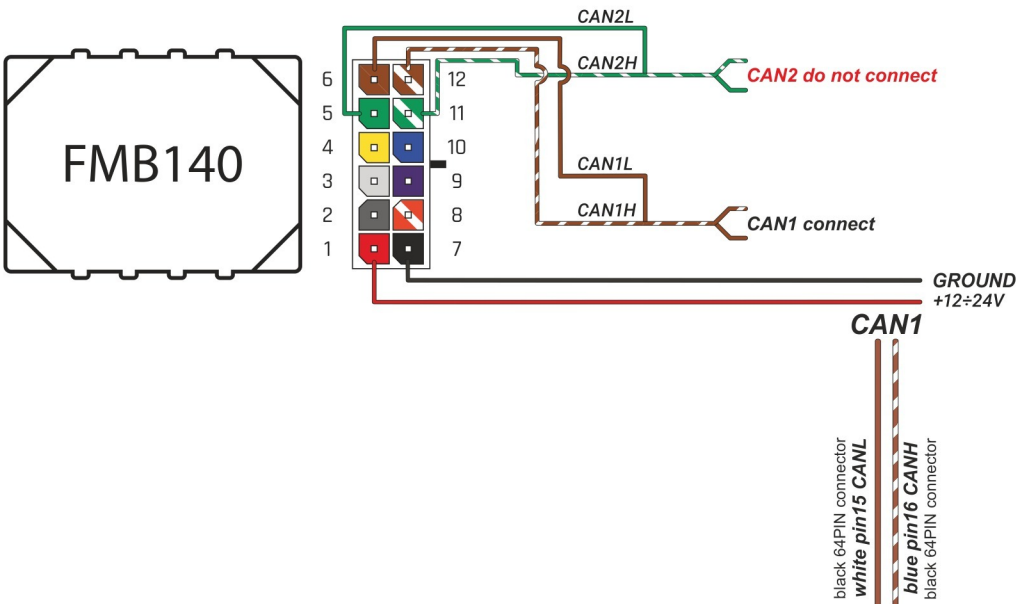

Brand, Model	Device: <b>FMB140 LV-CAN</b>	Year:	Rev.:
<b>FORD TOURNEO CONNECT</b>		<b>2019→</b>	<b>05</b>
Version:	program №: <b>13435</b> from: <b>2022-12-21</b>		

**Information for car owner:**  
before using the pilot "trunk open" switch  
you need to disarm the alarm

## General parameters:

- Total mileage of the vehicle (dashboard)
- Vehicle mileage - (counted)
- Total fuel consumption - (counted)
- Fuel level (in percent)
- Engine speed (RPM)
- Engine temperature
- Vehicle speed
- Acceleration pedal position