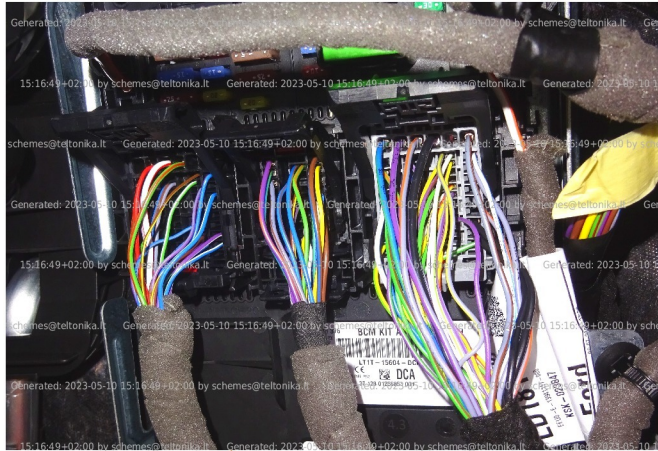

Brand, Model	Device: <b>FMB140 LV-CAN</b>	Year:	Rev.:
<b>FORD TOURNEO CONNECT</b>		<b>2019→</b>	<b>05</b>
Version:	program №: <b>13435</b> from: <b>2022-12-21</b>		

**Information for car owner:**  
before using the pilot "trunk open" switch  
you need to disarm the alarm

## General parameters:

- Total mileage of the vehicle (dashboard)
- Vehicle mileage - (counted)
- Total fuel consumption - (counted)
- Fuel level (in percent)
- Engine speed (RPM)
- Engine temperature
- Vehicle speed
- Acceleration pedal position