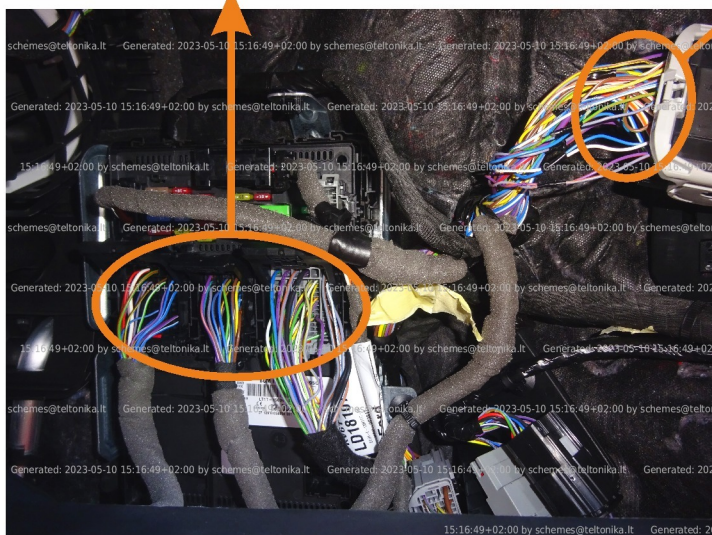

Brand, Model	Device: <b>FMB140 LV-CAN</b>	Year:	Rev.:
<b>FORD TOURNEO CONNECT</b>		<b>2019→</b>	<b>05</b>
Version:	program №: <b>13435</b> from: <b>2022-12-21</b>		

**Information for car owner:**  
before using the pilot "trunk open" switch  
you need to disarm the alarm

## General parameters:

- Total mileage of the vehicle (dashboard)
- Vehicle mileage - (counted)
- Total fuel consumption - (counted)
- Fuel level (in percent)
- Engine speed (RPM)
- Engine temperature
- Vehicle speed
- Acceleration pedal position