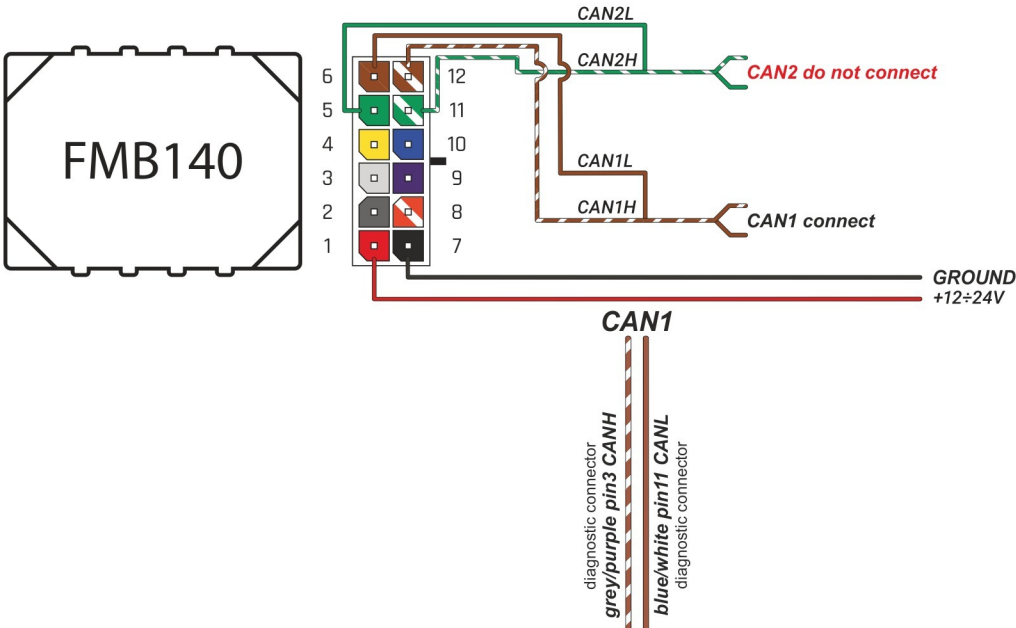

Brand, Model	Device: FMB140 LV-CAN	Year:	Rev.:
FORD TOURNEO		2007→	02
Version:	program №: 11247 from: 2017-09-01		

Flags:

General parameters:

- Vehicle mileage - (counted)
- Total fuel consumption - (counted)
- Fuel level (in percent)
- Engine speed (RPM)
- Engine temperature
- Vehicle speed