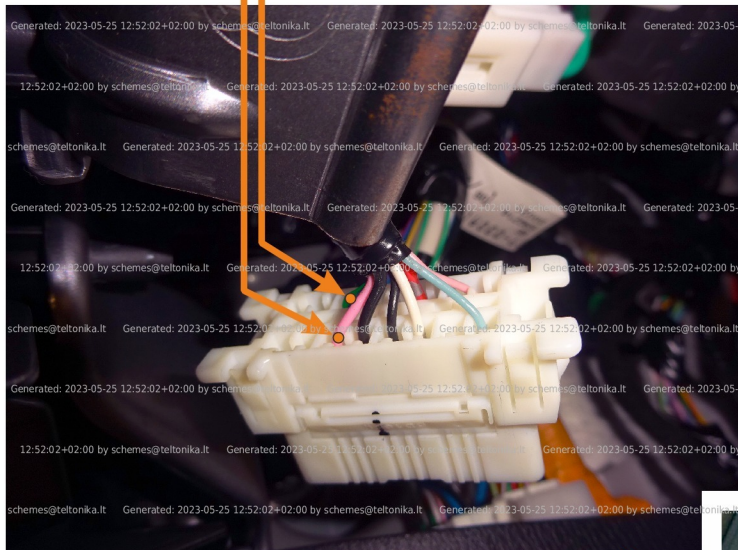

Brand, Model	Device: FMB140 LV-CAN	Year:	Rev.:
FORD TERRITORY		2022→	00
Version:	program №: 14715 from: 2023-05-22		

CAN1
 diagnostic connector
 pink pin3 CANH
 green/blue pin11 CANL
 diagnostic connector

Flags:

Ignition

Front left door

Front right door

Rear left door

Rear right door

Trunk cover

General parameters:

- Total mileage of the vehicle (dashboard)
- Vehicle mileage - (counted)
- Fuel level (in percent)
- Engine speed (RPM)
- Vehicle speed