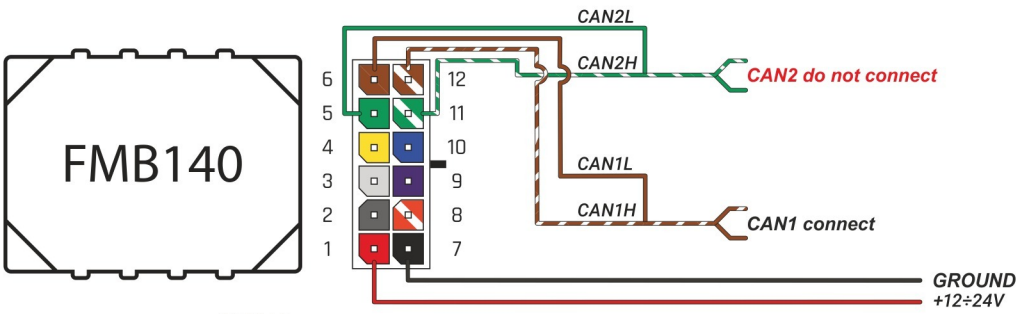

Brand, Model	Device: FMB140 LV-CAN	Year:	Rev.:
FORD TERRITORY		2022→	00
Version:	program №: 14715 from: 2023-05-22		

CAN1
 diagnostic connector
 pink pin3 CANH
 green/blue pin11 CANL
 diagnostic connector

Flags:

Ignition

Front left door

Front right door

Rear left door

Rear right door

Trunk cover

General parameters: