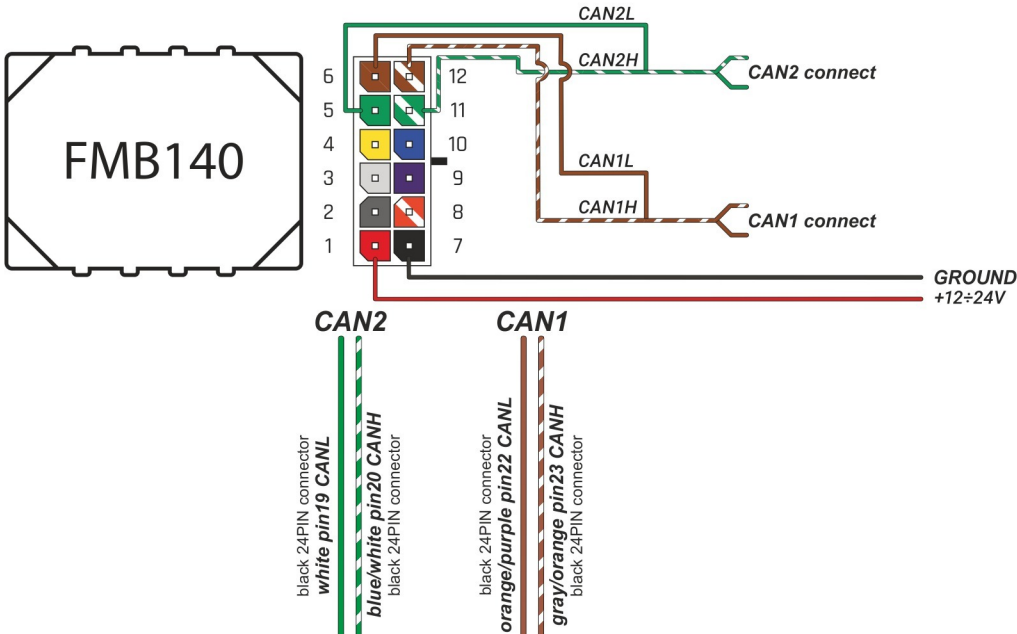

|   |                              |   |           |
|---|------------------------------|---|-----------|
| Brand, Model  | Device: <b>FMB140 LV-CAN</b> | Year:   | Rev.:     |
| <b>FORD S-MAX (CJ)</b>  |                              | <b>2015→</b>                                    | <b>07</b> |
| Version: <b>with and without Keyless System (without factory alarm)</b> |                              | program №: <b>11711</b> from: <b>2022-12-21</b> |           |

## Flags:

Ignition

Front left door

Front right door

Rear left door

Rear right door

Trunk cover

## General parameters:

- Total mileage of the vehicle (dashboard)
- Fuel level (in percent)
- Vehicle speed
- Vehicle mileage - (counted)
- Engine speed (RPM)
- Total fuel consumption - (counted)
- Engine temperature