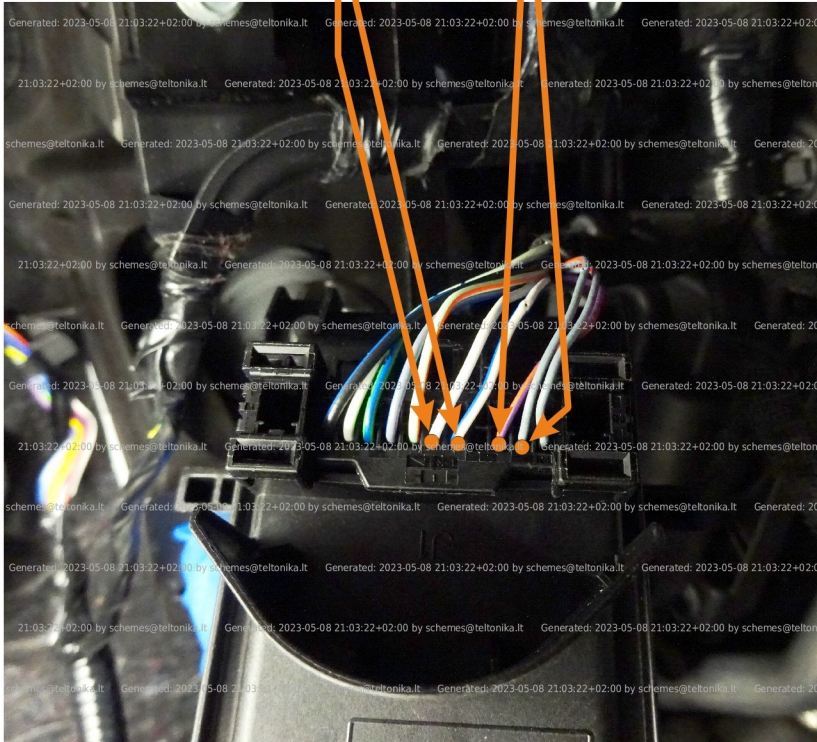

|   |                              |   |           |
|---|------------------------------|---|-----------|
| Brand, Model  | Device: <b>FMB140 LV-CAN</b> | Year:   | Rev.:     |
| <b>FORD S-MAX (CJ)</b>  |                              | <b>2015→</b>                                    | <b>07</b> |
| Version: <b>with and without Keyless System (without factory alarm)</b> |                              | program №: <b>11711</b> from: <b>2022-12-21</b> |           |

## Flags:

Ignition

Front left door

Front right door

Rear left door

Rear right door

Trunk cover

## General parameters:

- Total mileage of the vehicle (dashboard)
- Fuel level (in percent)
- Vehicle speed
- Vehicle mileage - (counted)
- Engine speed (RPM)
- Total fuel consumption - (counted)
- Engine temperature