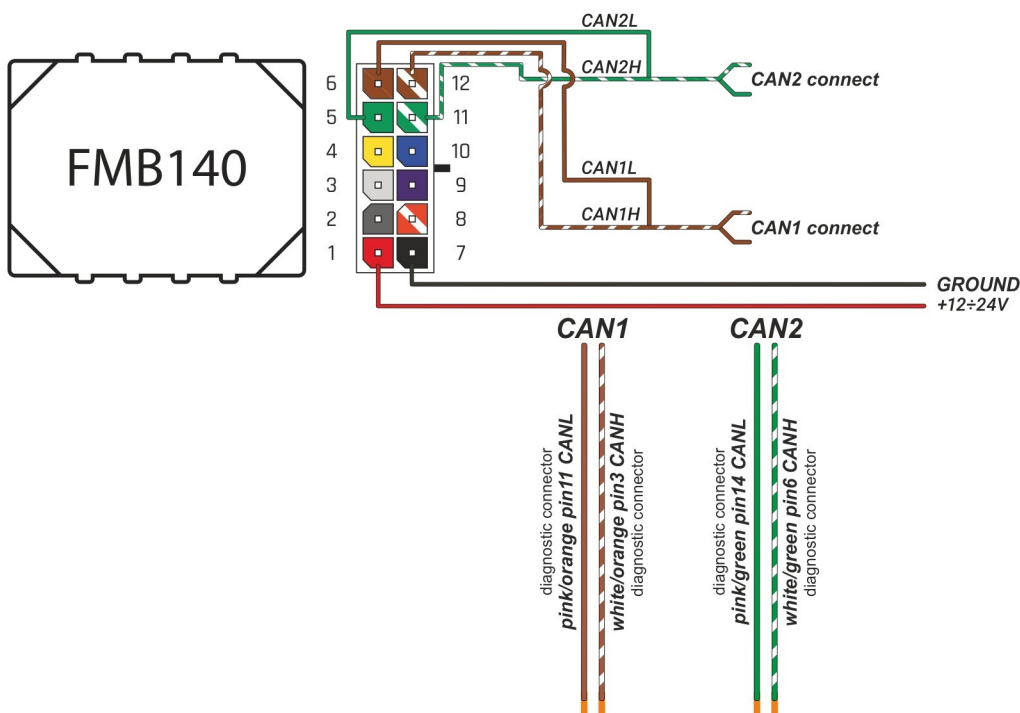

|                          |   |              |           |
|--------------------------|---|--------------|-----------|
| Brand, Model             | Device: <b>FMB140 LV-CAN</b>                    | Year:        | Rev.:     |
| <b>FORD MUSTANG (GT)</b> |   | <b>2007→</b> | <b>02</b> |
| Version:                 | program №: <b>11396</b> from: <b>2017-09-01</b> |              |           |

## Flags:

Ignition

Front left door

Front right door

Trunk cover

## General parameters:

- Vehicle mileage - (counted)
- Total fuel consumption - (counted)
- Engine speed (RPM)
- Engine temperature
- Vehicle speed
- Acceleration pedal position