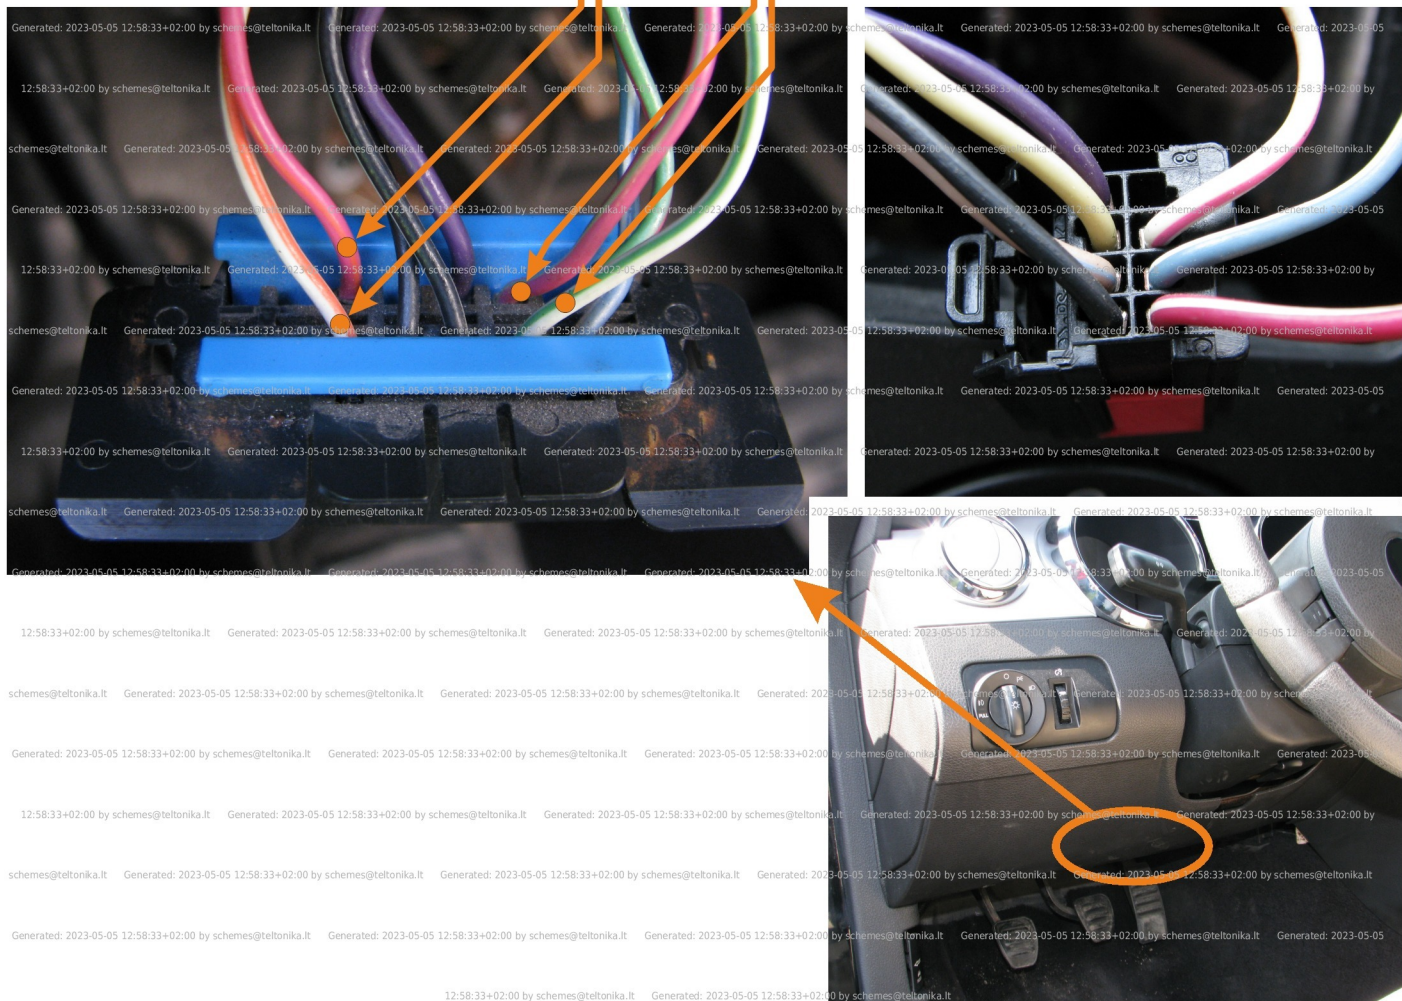

|                          |   |              |           |
|--------------------------|---|--------------|-----------|
| Brand, Model             | Device: <b>FMB140 LV-CAN</b>                    | Year:        | Rev.:     |
| <b>FORD MUSTANG (GT)</b> |   | <b>2007→</b> | <b>02</b> |
| Version:                 | program №: <b>11396</b> from: <b>2017-09-01</b> |              |           |

## Flags:

Ignition

Front left door

Front right door

Trunk cover

## General parameters:

- Vehicle mileage - (counted)
- Total fuel consumption - (counted)
- Engine speed (RPM)
- Engine temperature
- Vehicle speed
- Acceleration pedal position