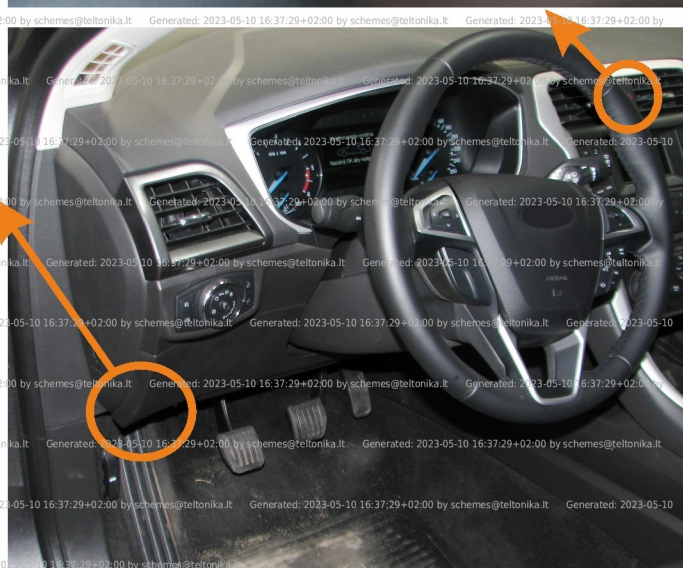

Brand, Model	Device: FMB140 LV-CAN	Year:	Rev.:
FORD MONDEO VIGNALE		2015→	05
Version: with and without Keyless System	program №: 11624 from: 2022-12-21		

Before using the remote "Trunk open" switch you need to disarm the alarm.

Flags:

General parameters:

- Total mileage of the vehicle (dashboard)
- Vehicle mileage - (counted)
- Total fuel consumption - (counted)
- Fuel level (in percent)
- Engine speed (RPM)
- Engine temperature
- Vehicle speed