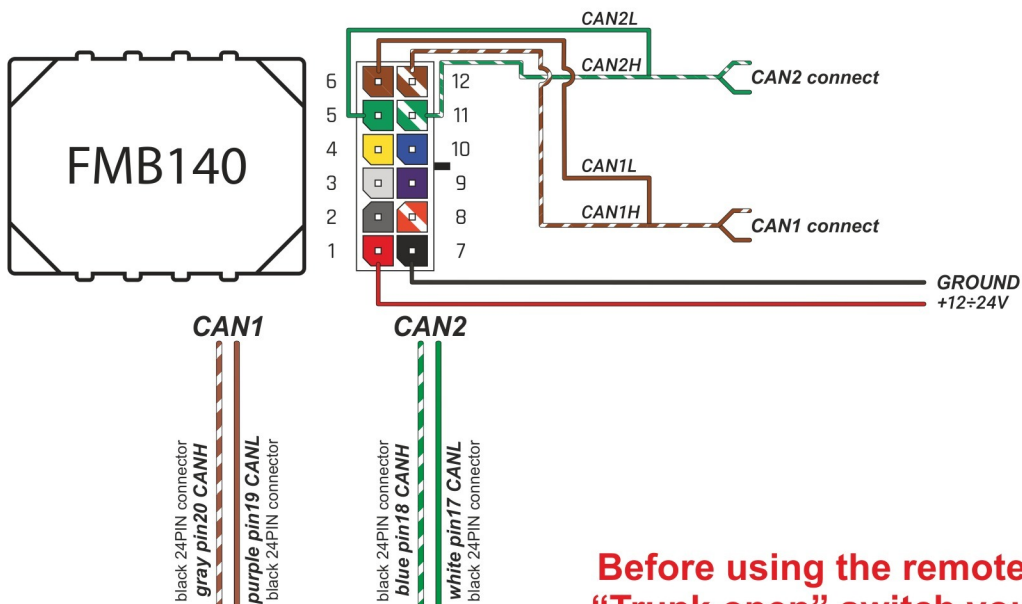

Brand, Model	Device: FMB140 LV-CAN	Year:	Rev.:
FORD MONDEO VIGNALE		2015→	05
Version: with and without Keyless System	program №: 11624 from: 2022-12-21		

Before using the remote "Trunk open" switch you need to disarm the alarm.

Flags:

General parameters:

- Total mileage of the vehicle (dashboard)
- Vehicle mileage - (counted)
- Total fuel consumption - (counted)
- Fuel level (in percent)
- Engine speed (RPM)
- Engine temperature
- Vehicle speed