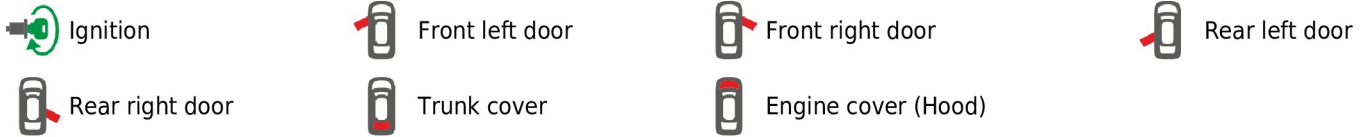

Flags:

General parameters:

- Total mileage of the vehicle (dashboard)
- Vehicle mileage - (counted)
- Total fuel consumption - (counted)
- Fuel level (in percent)
- Engine speed (RPM)
- Engine temperature
- Vehicle speed