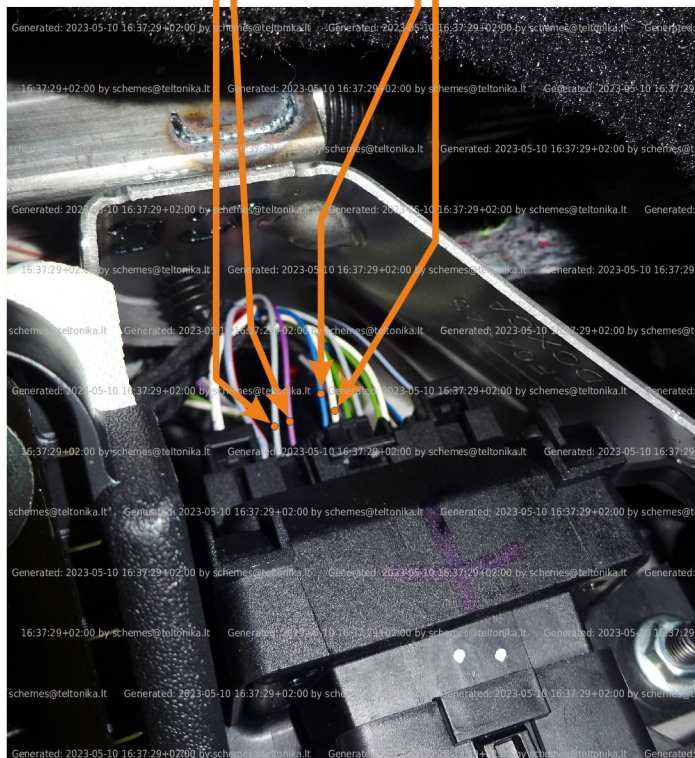

Brand, Model	Device: FMB140 LV-CAN	Year:	Rev.:
FORD MONDEO VIGNALE		2015→	05
Version: with and without Keyless System	program №: 11624 from: 2022-12-21		

Before using the remote "Trunk open" switch you need to disarm the alarm.

Flags:

General parameters:

- Total mileage of the vehicle (dashboard)
- Vehicle mileage - (counted)
- Total fuel consumption - (counted)
- Fuel level (in percent)
- Engine speed (RPM)
- Engine temperature
- Vehicle speed