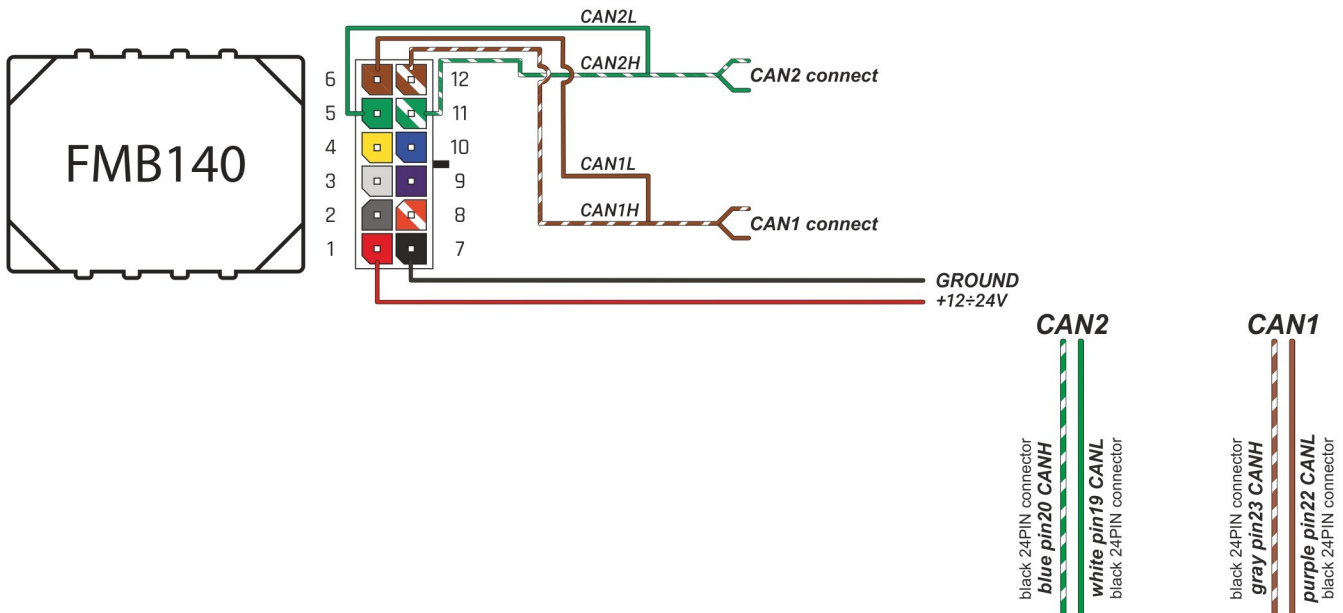

|   |   |              |           |
|---|---|--------------|-----------|
| Brand, Model                                    | Device: <b>FMB140 LV-CAN</b>                    | Year:        | Rev.:     |
| <b>FORD MONDEO (MK V) (Hybrid)</b>              |   | <b>2020→</b> | <b>05</b> |
| Version: <b>with and without Keyless System</b> | program №: <b>13282</b> from: <b>2022-12-21</b> |              |           |

## General parameters:

- Total mileage of the vehicle (dashboard)
- Fuel level (in percent)
- Vehicle speed
- Vehicle mileage - (counted)
- Engine speed (RPM)
- Acceleration pedal position
- Total fuel consumption - (counted)
- Engine temperature
- HV battery level