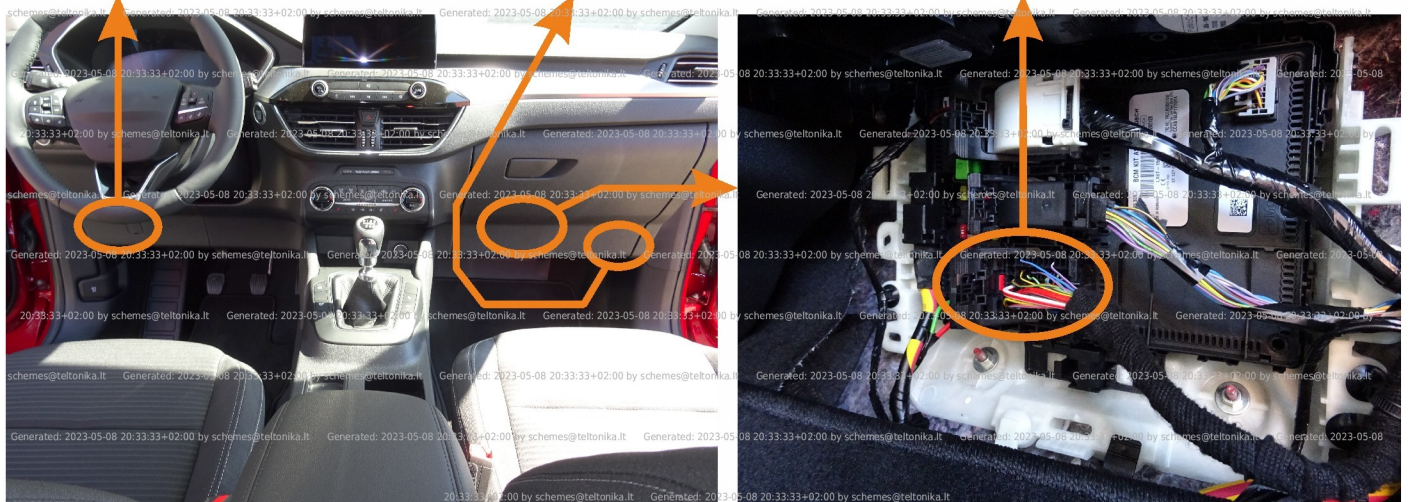

Brand, Model	Device: FMB140 LV-CAN	Year:	Rev.:
FORD KUGA (MF)		2020→	07
Version: with and without Keyless System		program №: 13281 from: 2022-12-21	

Flags:

General parameters:

- Total mileage of the vehicle (dashboard)
- Vehicle mileage - (counted)
- Total fuel consumption - (counted)
- Fuel level (in percent)
- Engine speed (RPM)
- Engine temperature
- Vehicle speed
- Acceleration pedal position