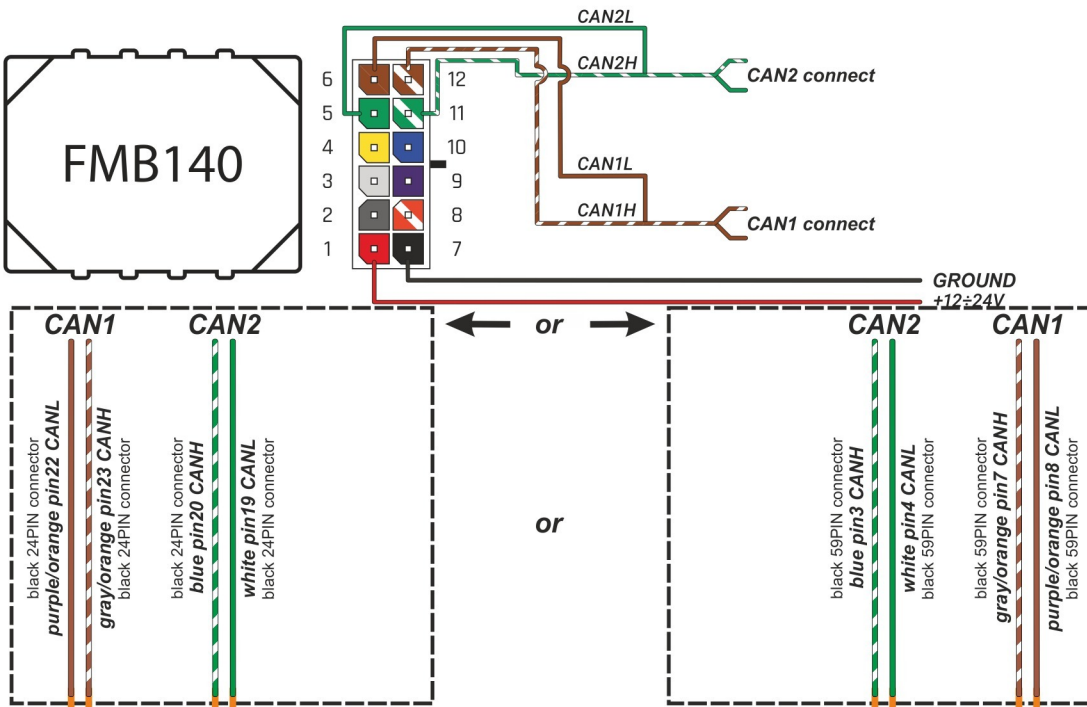

Brand, Model	Device: FMB140 LV-CAN	Year:	Rev.:
FORD KUGA (MF)		2020→	07
Version: with and without Keyless System		program №: 13281 from: 2022-12-21	

Flags:

General parameters:

- Total mileage of the vehicle (dashboard)
- Vehicle mileage - (counted)
- Total fuel consumption - (counted)
- Fuel level (in percent)
- Engine speed (RPM)
- Engine temperature
- Vehicle speed
- Acceleration pedal position