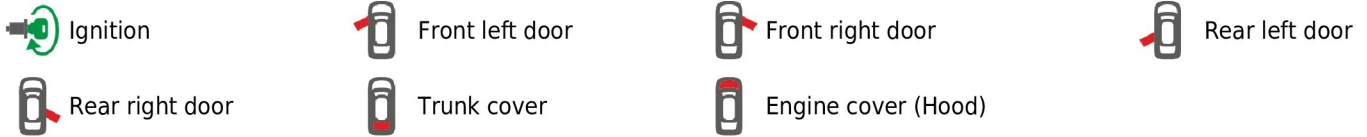

Brand, Model	Device: FMB140 LV-CAN	Year:	Rev.:
FORD KUGA (MF)		2020→	07
Version: with and without Keyless System		program №: 13281 from: 2022-12-21	

Flags:

General parameters:

- Total mileage of the vehicle (dashboard)
- Vehicle mileage - (counted)
- Total fuel consumption - (counted)
- Fuel level (in percent)
- Engine speed (RPM)
- Engine temperature
- Vehicle speed
- Acceleration pedal position