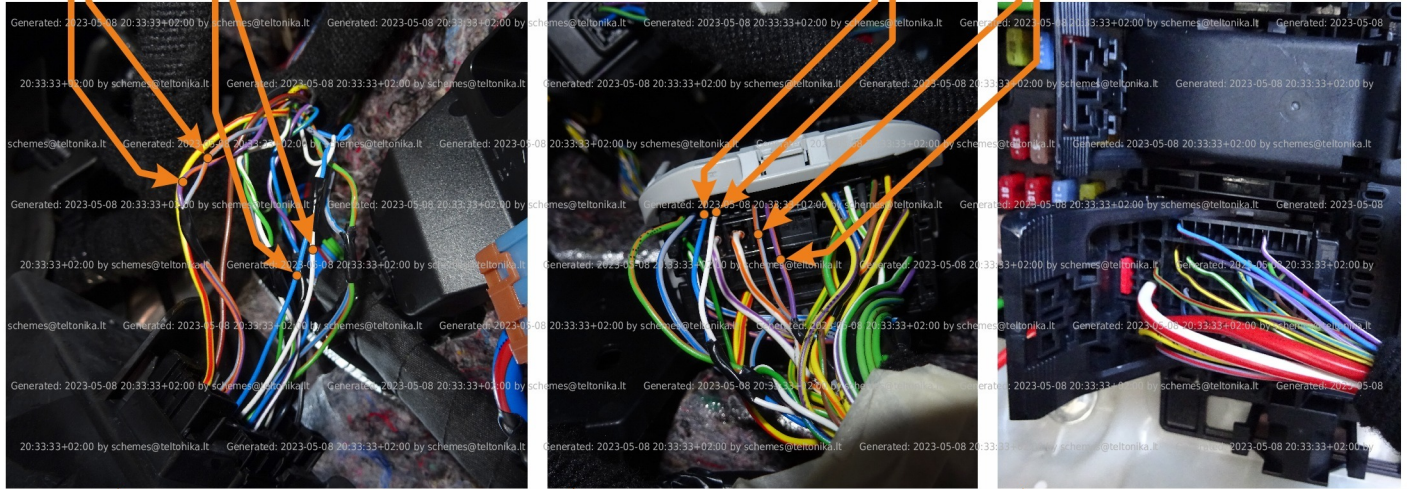

Brand, Model	Device: FMB140 LV-CAN	Year:	Rev.:
FORD KUGA (MF)		2020→	07
Version: with and without Keyless System		program №: 13281 from: 2022-12-21	

Flags:

General parameters:

- Total mileage of the vehicle (dashboard)
- Vehicle mileage - (counted)
- Total fuel consumption - (counted)
- Fuel level (in percent)
- Engine speed (RPM)
- Engine temperature
- Vehicle speed
- Acceleration pedal position