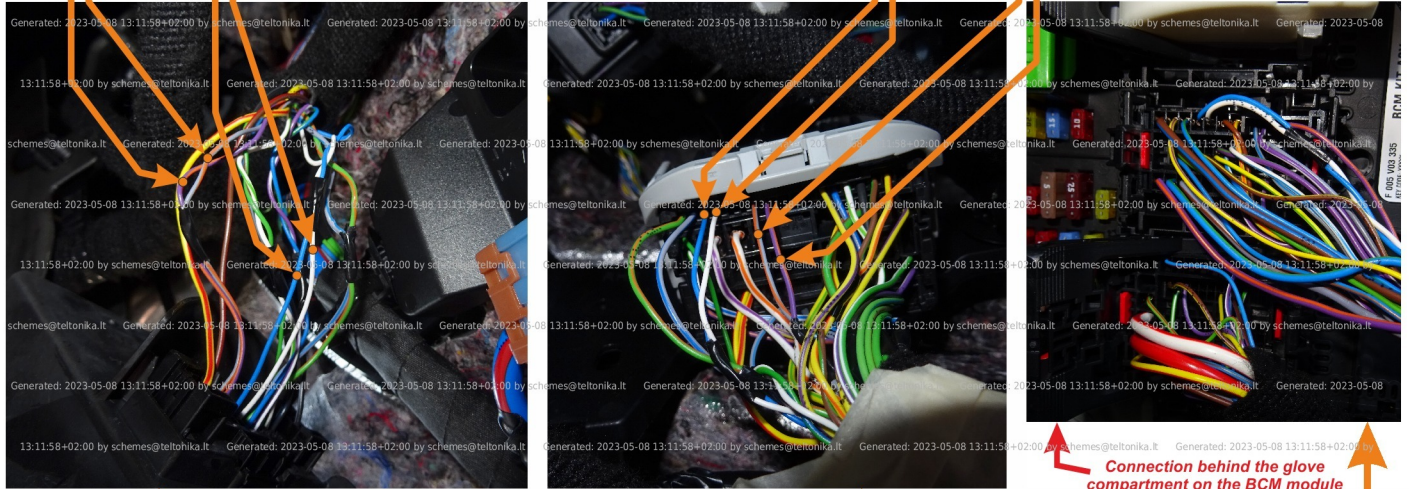

Brand, Model	Device: <b>FMB140 LV-CAN</b>	Year:	Rev.:
<b>FORD KUGA (MF) (Hybrid) (Plug-in)</b>		<b>2020→</b>	<b>08</b>
Version: <b>with and without Keyless System</b>	program №: <b>13269</b> from: <b>2022-12-21</b>		

## General parameters:

- Total mileage of the vehicle (dashboard)
- Vehicle mileage - (counted)
- Total fuel consumption - (counted)
- Fuel level (in percent)
- Engine speed (RPM)
- Engine temperature
- Vehicle speed
- Acceleration pedal position
- HV battery level