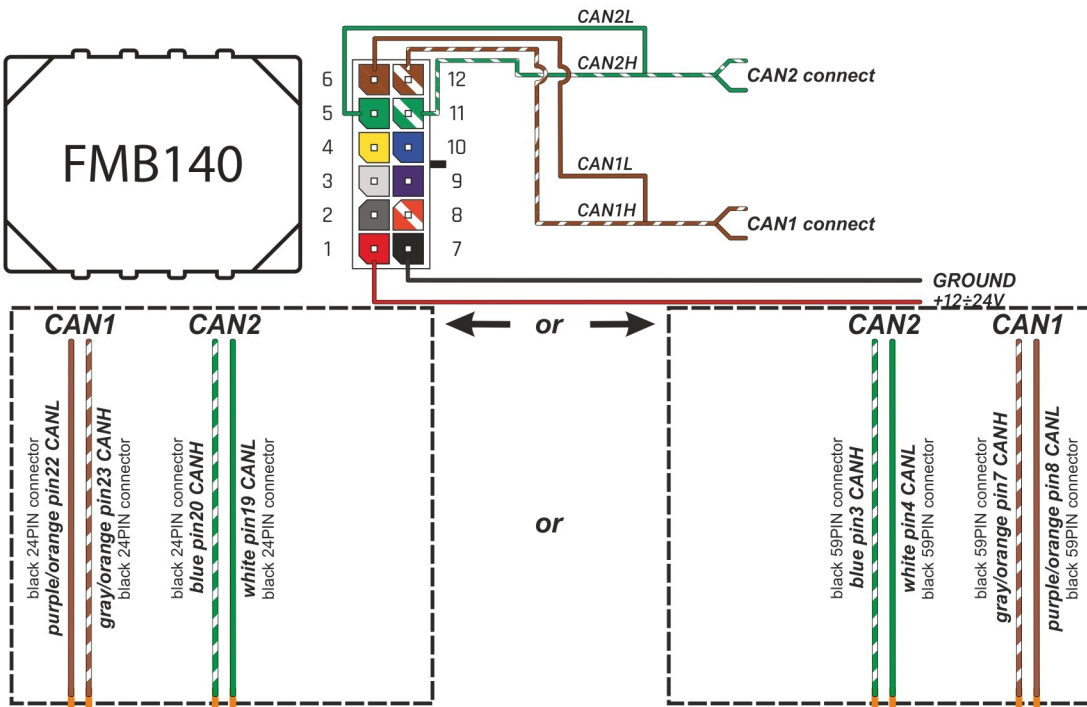

Brand, Model	Device: <b>FMB140 LV-CAN</b>	Year:	Rev.:
<b>FORD KUGA (MF) (Hybrid) (Plug-in)</b>		<b>2020→</b>	<b>08</b>
Version: <b>with and without Keyless System</b>	program №: <b>13269</b> from: <b>2022-12-21</b>		

## General parameters:

- Total mileage of the vehicle (dashboard)
- Vehicle mileage - (counted)
- Total fuel consumption - (counted)
- Fuel level (in percent)
- Engine speed (RPM)
- Engine temperature
- Vehicle speed
- Acceleration pedal position
- HV battery level