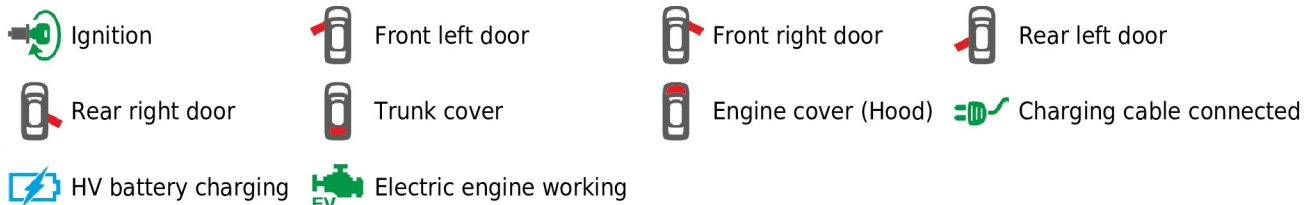

Flags:

General parameters:

- Total mileage of the vehicle (dashboard)
- Vehicle mileage - (counted)
- Total fuel consumption - (counted)
- Fuel level (in percent)
- Engine speed (RPM)
- Engine temperature
- Vehicle speed
- Acceleration pedal position
- HV battery level