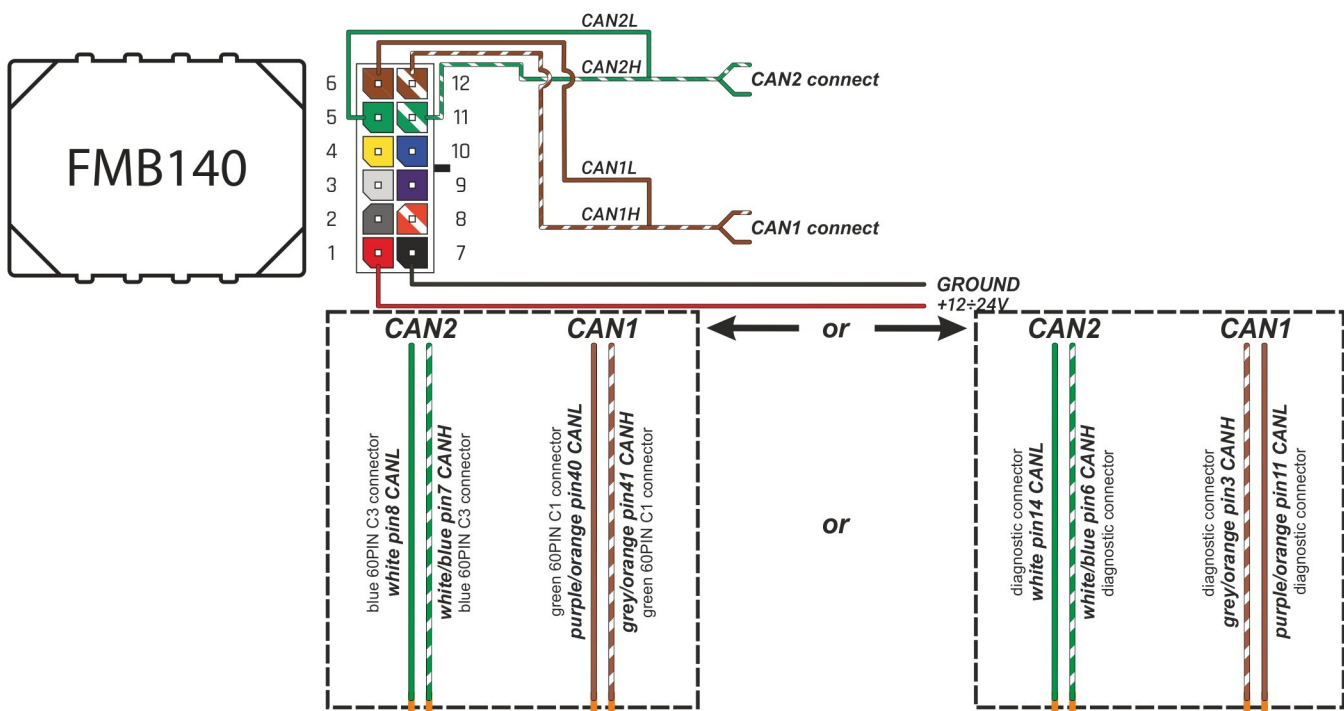

Brand, Model	Device: FMB140 LV-CAN	Year:	Rev.:
FORD KUGA (MA)		2017→	06
Version: with and without Keyless System		program №: 11869 from: 2021-12-30	

Flags:

Ignition

Front left door

Front right door

Rear left door

Rear right door

Trunk cover

General parameters:

- Total mileage of the vehicle (dashboard)
- Vehicle mileage - (counted)
- Total fuel consumption - (counted)
- Fuel level (in liters)
- Engine speed (RPM)
- Engine temperature
- Vehicle speed
- Acceleration pedal position