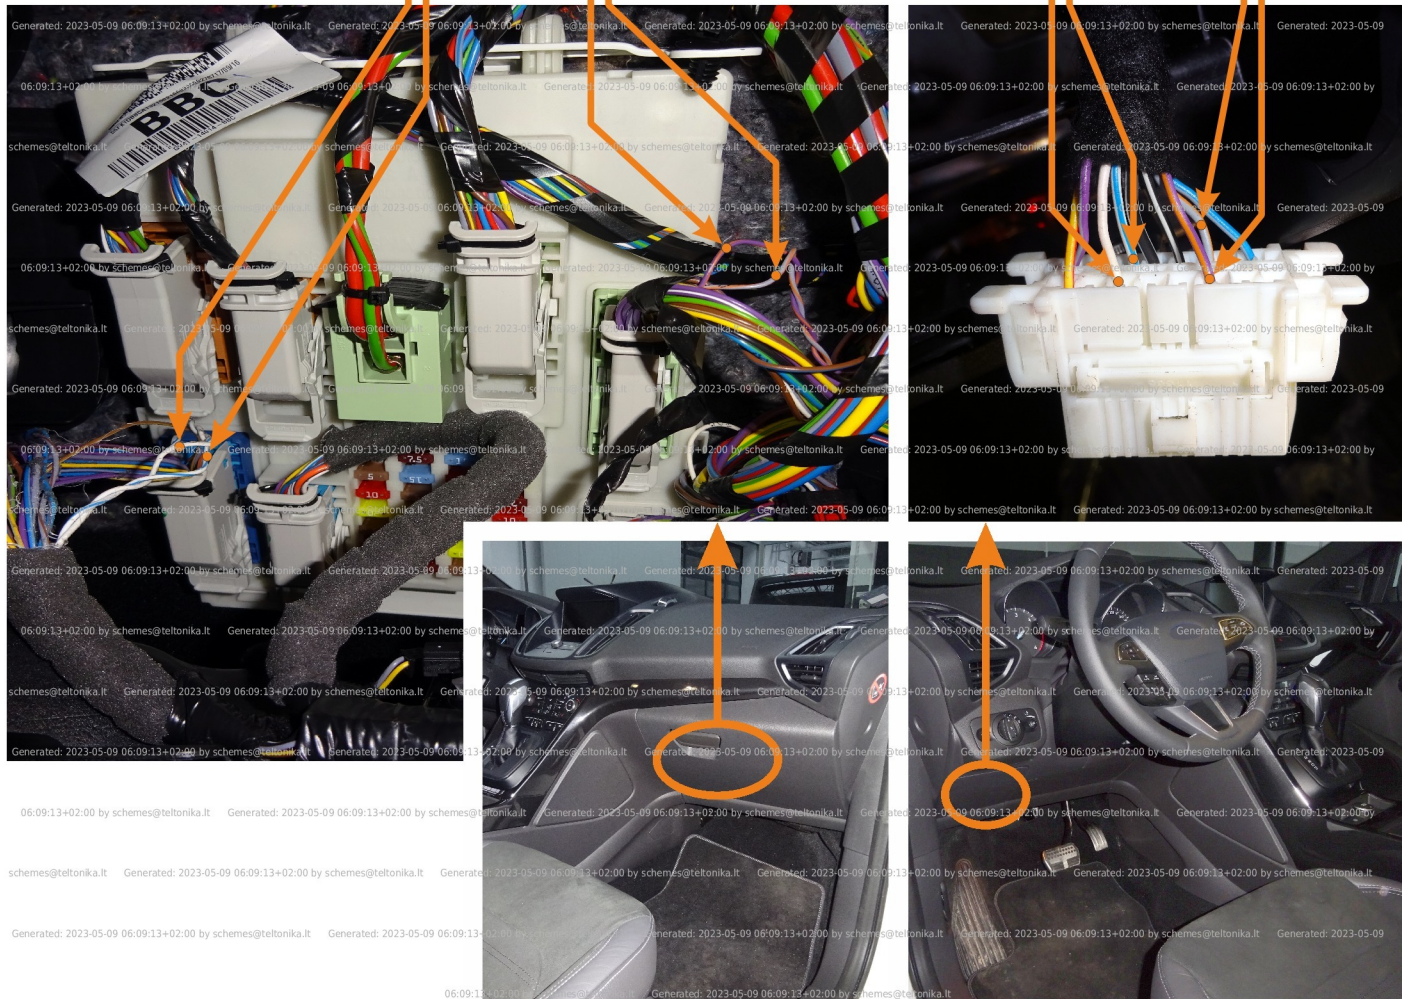

Brand, Model	Device: FMB140 LV-CAN	Year:	Rev.:
FORD KUGA (MA)		2017→	06
Version: with and without Keyless System		program №: 11869 from: 2021-12-30	

Flags:

Ignition

Front left door

Front right door

Rear left door

Rear right door

Trunk cover

General parameters:

- Total mileage of the vehicle (dashboard)
- Vehicle mileage - (counted)
- Total fuel consumption - (counted)
- Fuel level (in liters)
- Engine speed (RPM)
- Engine temperature
- Vehicle speed
- Acceleration pedal position