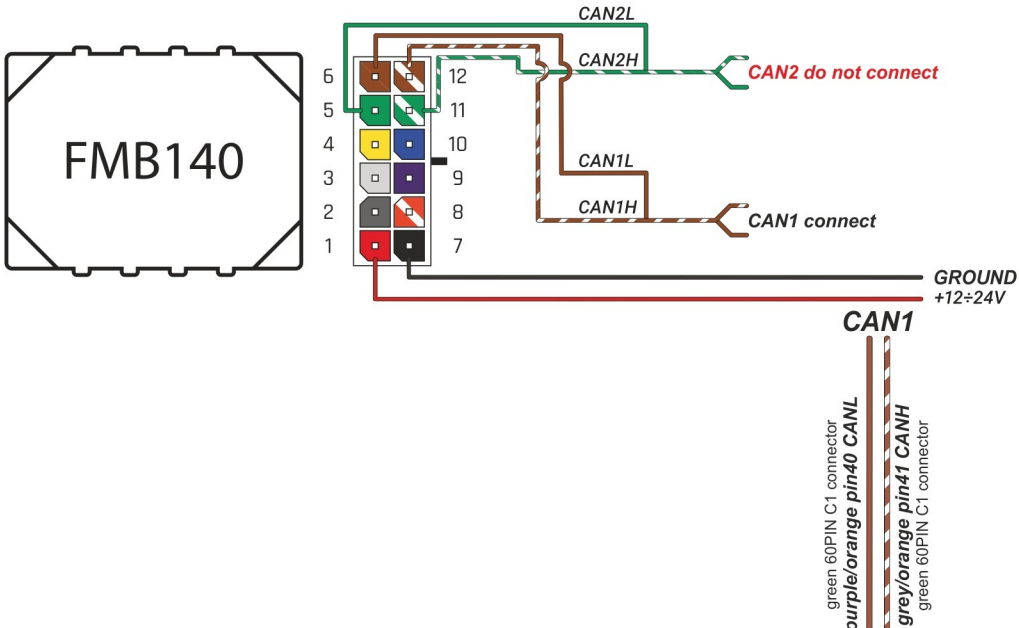

Brand, Model	Device: FMB140 LV-CAN	Year:	Rev.:
FORD KUGA (MA)		2013→	06
Version: with and without Keyless System		program №: 11276 from: 2021-09-15	

Flags:

General parameters:

- Total mileage of the vehicle (dashboard)
- Vehicle mileage - (counted)
- Total fuel consumption - (counted)
- Fuel level (in liters)
- Engine speed (RPM)
- Engine temperature
- Vehicle speed