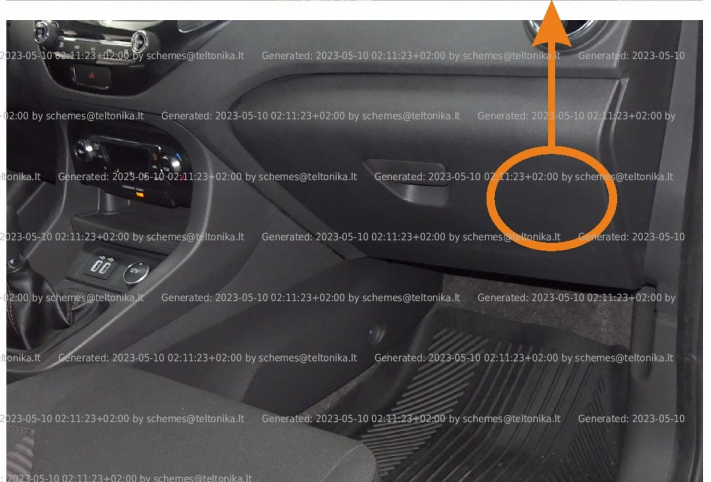

Brand, Model	Device: FMB140 LV-CAN	Year:	Rev.:
FORD Ka+ ACTIVE (UK)		2018→	05
Version:	program №: 12824 from: 2021-12-30		

CAN1
 black connector 32PIN
 white pin19 CANL
 white/blue pin20 CANH
 black connector 32PIN

Flags:

Ignition

Front left door

Front right door

Rear left door

Rear right door

Trunk cover

General parameters:

- Total mileage of the vehicle (dashboard)
- Vehicle mileage - (counted)
- Total fuel consumption - (counted)
- Fuel level (in percent)
- Engine speed (RPM)
- Engine temperature
- Vehicle speed
- Acceleration pedal position