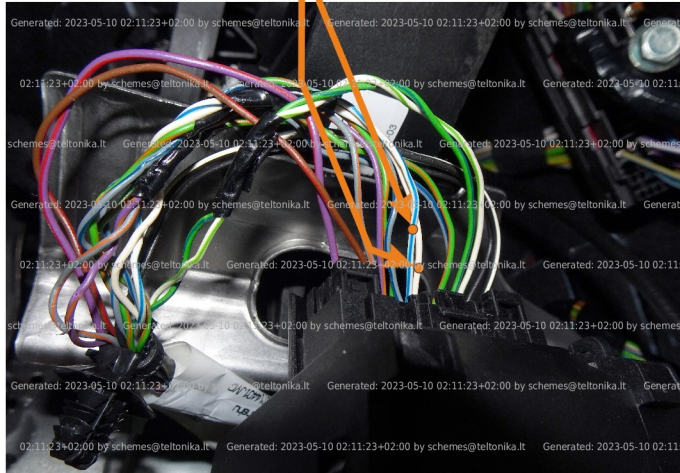

Brand, Model	Device: FMB140 LV-CAN	Year:	Rev.:
FORD Ka+ ACTIVE (UK)		2018→	05
Version:	program №: 12824 from: 2021-12-30		

CAN1
 black connector 32PIN
 white pin19 CANL
 white/blue pin20 CANH
 black connector 32PIN

Flags:

Ignition

Front left door

Front right door

Rear left door

Rear right door

Trunk cover

General parameters:

- Total mileage of the vehicle (dashboard)
- Vehicle mileage - (counted)
- Total fuel consumption - (counted)
- Fuel level (in percent)
- Engine speed (RPM)
- Engine temperature
- Vehicle speed
- Acceleration pedal position