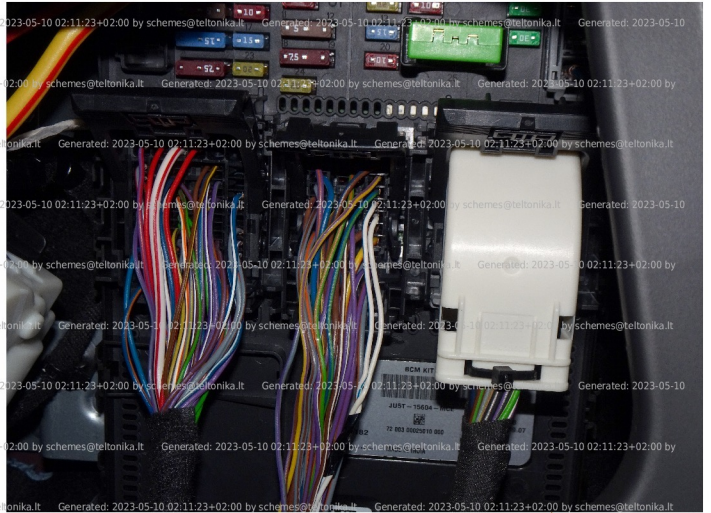

Brand, Model	Device: FMB140 LV-CAN	Year:	Rev.:
FORD Ka+ ACTIVE (UK)		2018→	05
Version:	program №: 12824 from: 2021-12-30		

CAN1
 black connector 32PIN
 white pin19 CANL
 white/blue pin20 CANH
 black connector 32PIN

Flags:

Ignition

Front left door

Front right door

Rear left door

Rear right door

Trunk cover

General parameters:

- Total mileage of the vehicle (dashboard)
- Vehicle mileage - (counted)
- Total fuel consumption - (counted)
- Fuel level (in percent)
- Engine speed (RPM)
- Engine temperature
- Vehicle speed
- Acceleration pedal position