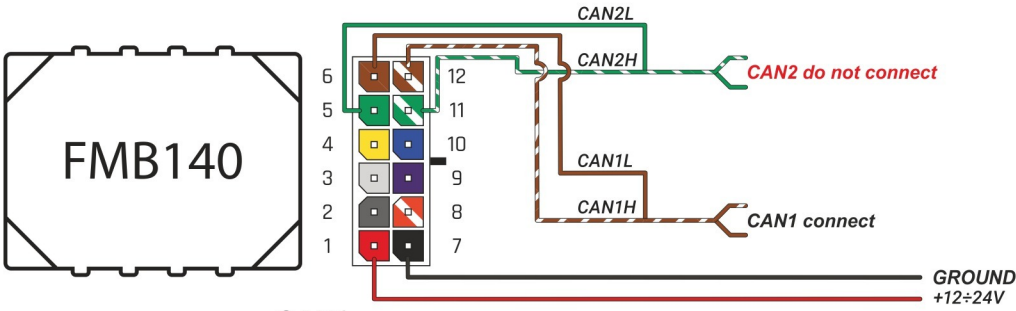

Brand, Model	Device: FMB140 LV-CAN	Year:	Rev.:
FORD Ka+ ACTIVE (UK)		2018→	05
Version:	program №: 12824 from: 2021-12-30		

CAN1
 black connector 32PIN
 white pin19 CANL
 white/blue pin20 CANH
 black connector 32PIN

Flags:

Ignition

Front left door

Front right door

Rear left door

Rear right door

Trunk cover

General parameters: