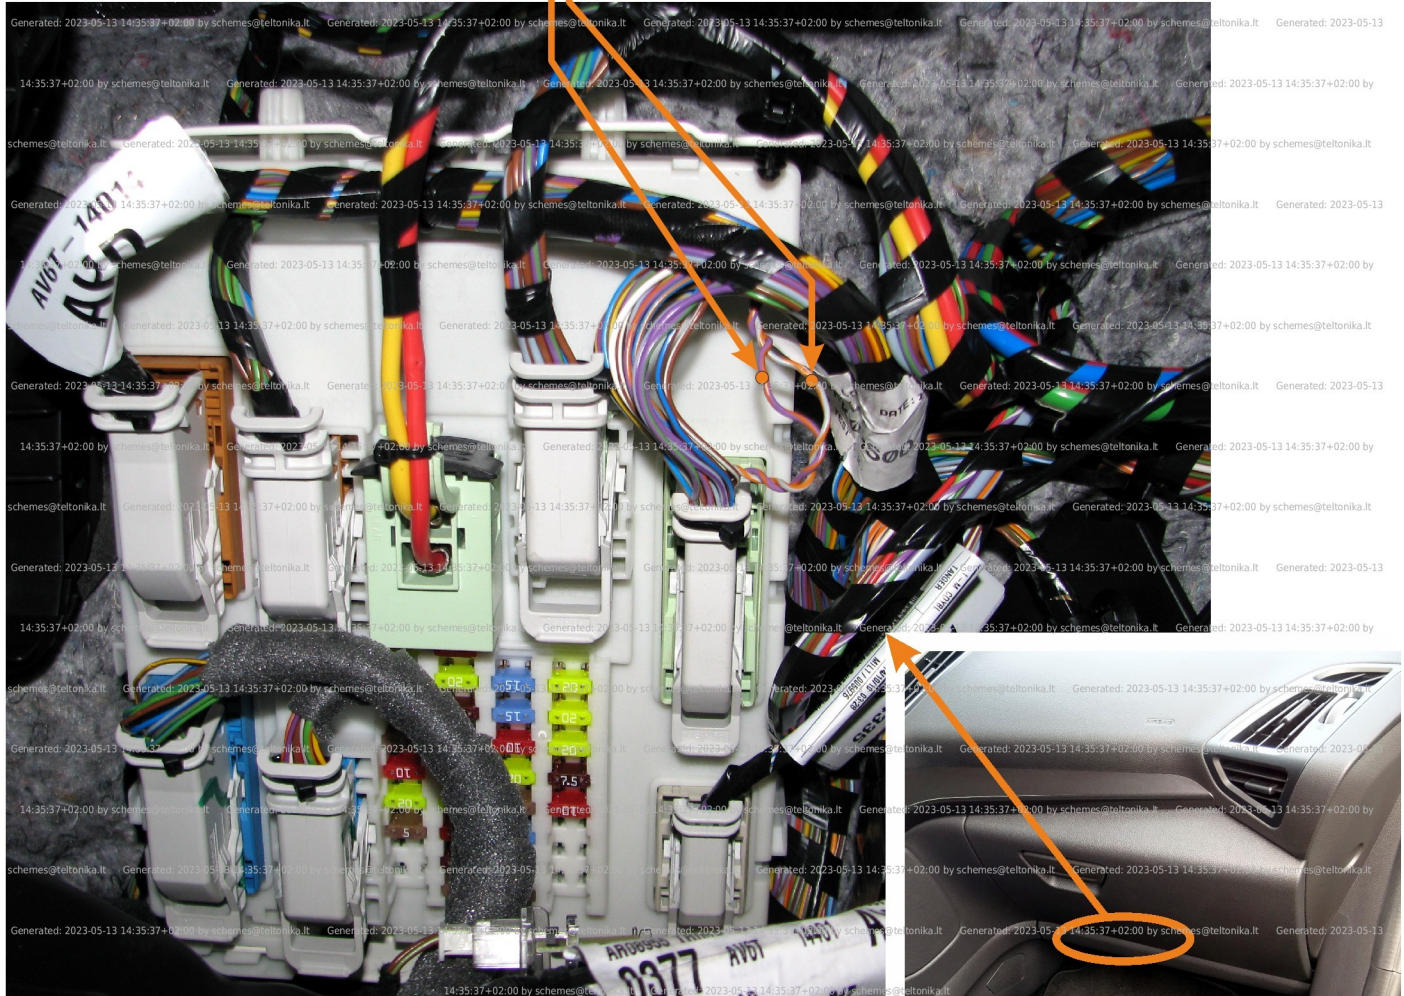

Brand, Model	Device: <b>FMB140 LV-CAN</b>	Year:	Rev.:
<b>FORD GRAND C-MAX (TITANIUM)</b>		<b>2015→</b>	<b>03</b>
Version: <b>with and without Keyless System</b>	program №: <b>11276</b> from: <b>2021-09-15</b>		

## General parameters:

- Total mileage of the vehicle (dashboard)
- Fuel level (in liters)
- Vehicle speed
- Vehicle mileage - (counted)
- Engine speed (RPM)
- Total fuel consumption - (counted)
- Engine temperature