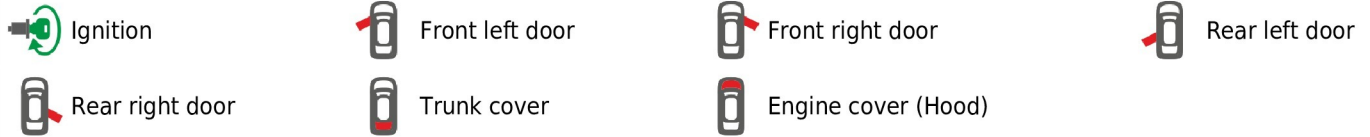

Flags:

General parameters:

- Total mileage of the vehicle (dashboard)
- Fuel level (in liters)
- Vehicle speed
- Vehicle mileage - (counted)
- Engine speed (RPM)
- Total fuel consumption - (counted)
- Engine temperature