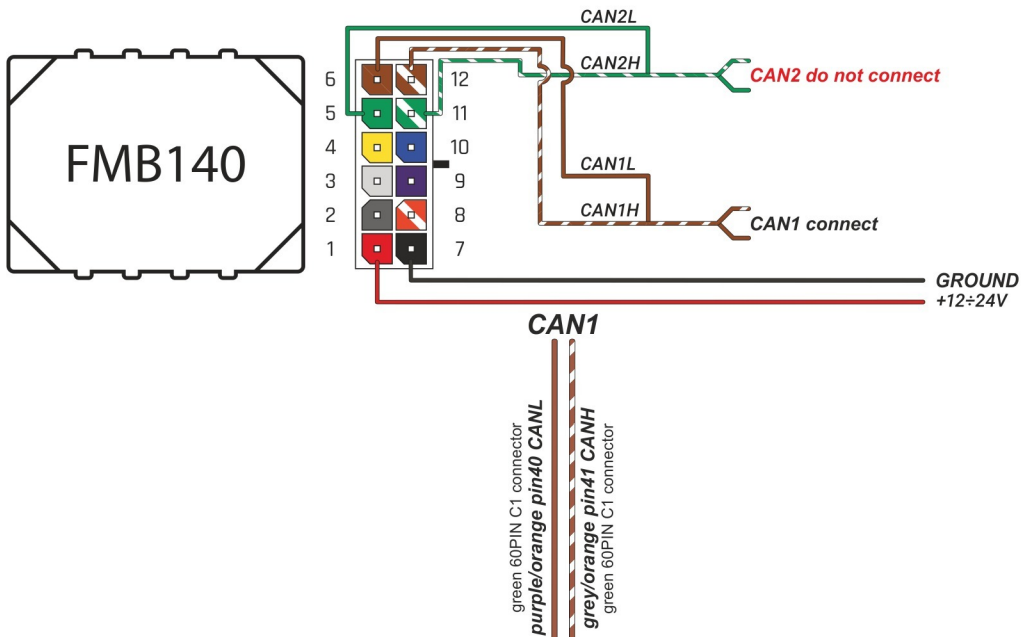

Brand, Model	Device: <b>FMB140 LV-CAN</b>	Year:	Rev.:
<b>FORD GRAND C-MAX (TITANIUM)</b>		<b>2015→</b>	<b>03</b>
Version: <b>with and without Keyless System</b>	program №: <b>11276</b> from: <b>2021-09-15</b>		

## General parameters:

- Total mileage of the vehicle (dashboard)
- Fuel level (in liters)
- Vehicle speed
- Vehicle mileage - (counted)
- Engine speed (RPM)
- Total fuel consumption - (counted)
- Engine temperature