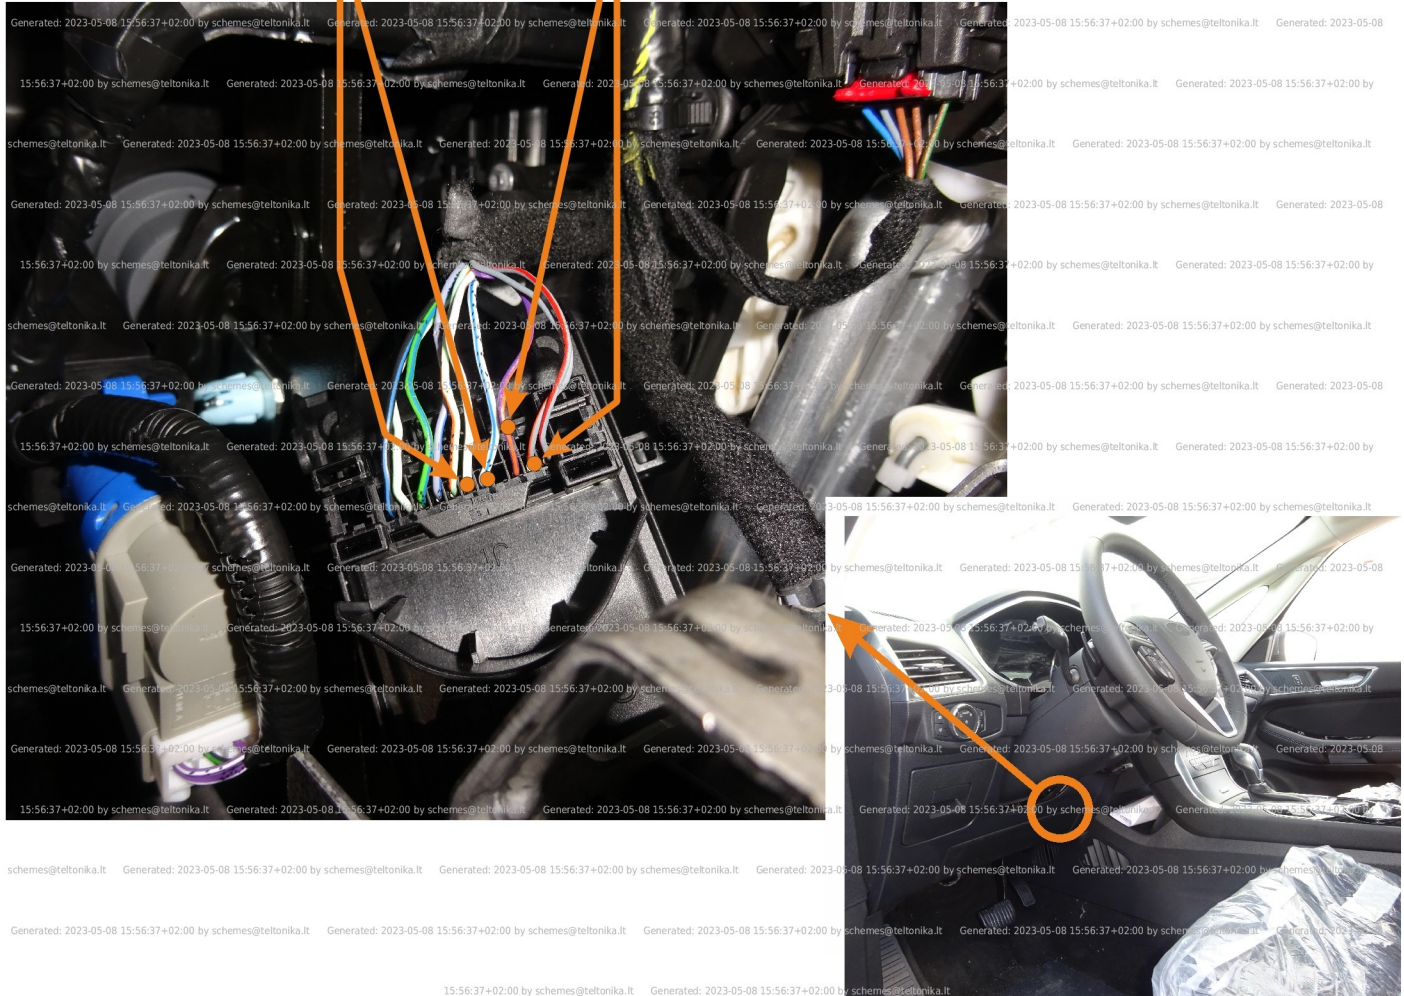

Brand, Model	Device: FMB140 LV-CAN	Year:	Rev.:
FORD GALAXY (CK)		2015→	08
Version: with and without Keyless System		program №: 12139 from: 2022-02-20	

Flags:

General parameters:

- Total mileage of the vehicle (dashboard)
- Vehicle mileage - (counted)
- Total fuel consumption - (counted)
- Fuel level (in percent)
- Engine speed (RPM)
- Engine temperature
- Vehicle speed
- Acceleration pedal position