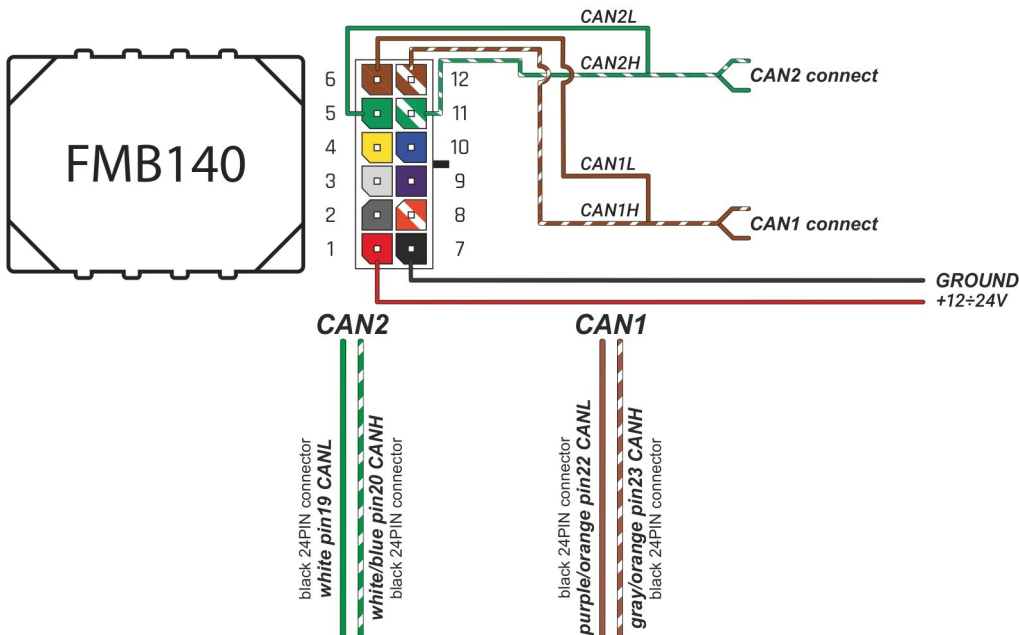

Brand, Model	Device: FMB140 LV-CAN	Year:	Rev.:
FORD GALAXY (CK)		2015→	08
Version: with and without Keyless System		program №: 12139 from: 2022-02-20	

Flags:

General parameters:

- Total mileage of the vehicle (dashboard)
- Vehicle mileage - (counted)
- Total fuel consumption - (counted)
- Fuel level (in percent)
- Engine speed (RPM)
- Engine temperature
- Vehicle speed
- Acceleration pedal position