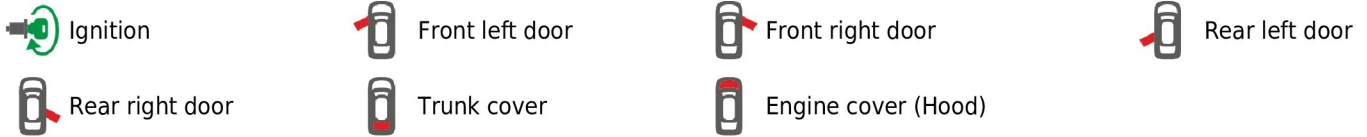

Brand, Model	Device: FMB140 LV-CAN	Year:	Rev.:
FORD GALAXY (CK)		2015→	08
Version: with and without Keyless System		program №: 12139 from: 2022-02-20	

Flags:

General parameters:

- Total mileage of the vehicle (dashboard)
- Vehicle mileage - (counted)
- Total fuel consumption - (counted)
- Fuel level (in percent)
- Engine speed (RPM)
- Engine temperature
- Vehicle speed
- Acceleration pedal position