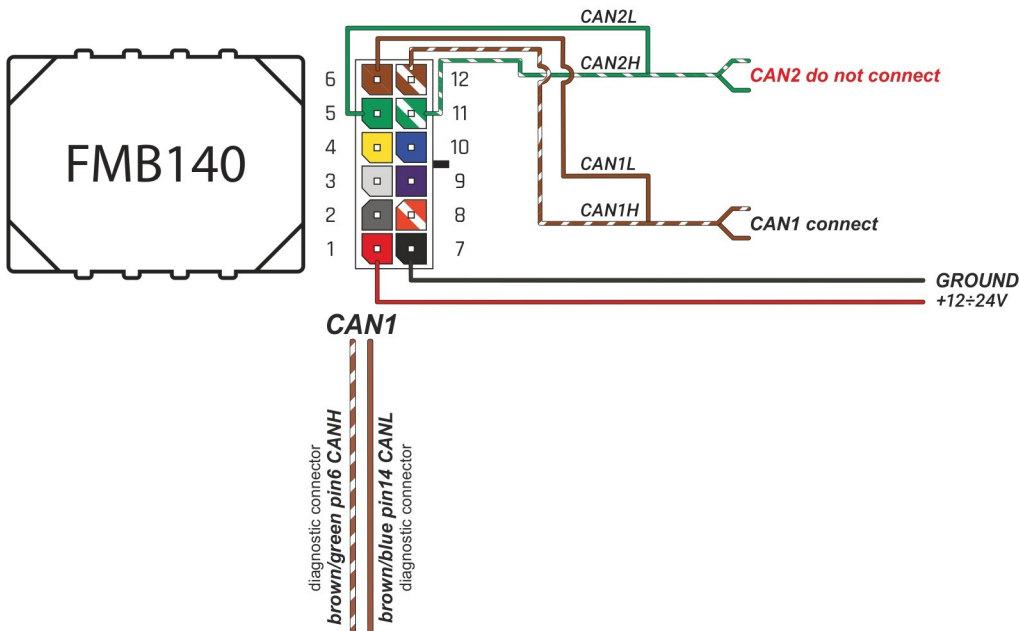

Brand, Model	Device: FMB140 LV-CAN	Year:	Rev.:
FORD F 1848T (E5) (EURO 5)		2018→	02
Version:	program №: 12494 from: 2019-03-18		

Flags:

General parameters:

- Total mileage of the vehicle (dashboard)
- Vehicle mileage - (counted)
- Total fuel consumption
- Total fuel consumption - (counted)
- Fuel level (in percent)
- Engine speed (RPM)
- Engine temperature
- Vehicle speed
- Acceleration pedal position