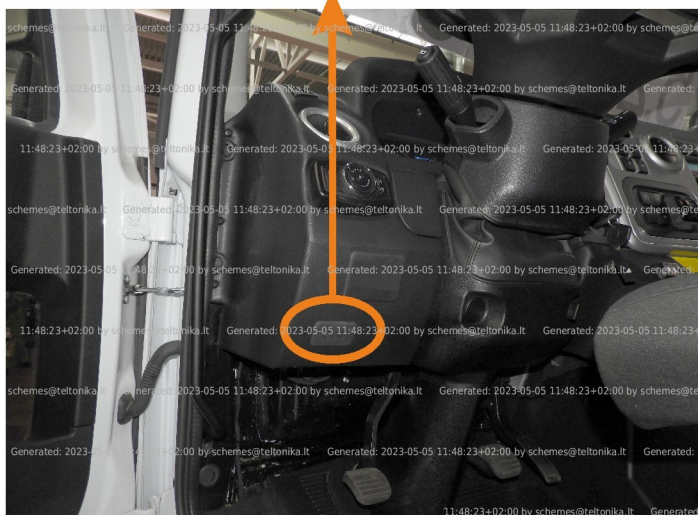

Brand, Model	Device: FMB140 LV-CAN	Year:	Rev.:
FORD F 1848T (E5) (EURO 5)		2018→	02
Version:	program №: 12494 from: 2019-03-18		

Flags:

General parameters:

- Total mileage of the vehicle (dashboard)
- Vehicle mileage - (counted)
- Total fuel consumption
- Total fuel consumption - (counted)
- Fuel level (in percent)
- Engine speed (RPM)
- Engine temperature
- Vehicle speed
- Acceleration pedal position