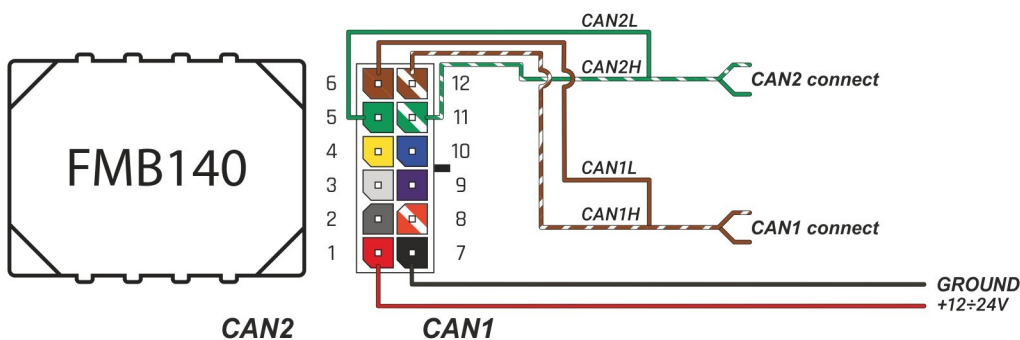

Brand, Model	Device: FMB140 LV-CAN	Year:	Rev.:
FORD FUSION (TITANIUM) (USA Market)		2013→	07
Version: with and without Keyless System (with factory alarm)		program №: 12589 from: 2022-12-21	

CAN2
 black 24PIN connector
 white pin19 CANL
 blue pin20 CANH
 black 24PIN connector

CAN1
 black 24PIN connector
 purple/orange pin23 CANL
 gray/orange pin23 CANH
 black 24PIN connector

Before using the remote "Trunk open" switch you need to disarm the alarm.

Generated: 2023-05-08 21:54:13+02:00 by schemes@teltonika.lt