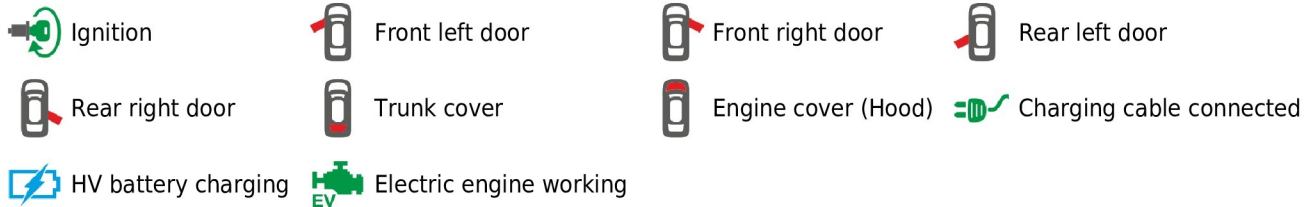

Brand, Model	Device: FMB140 LV-CAN	Year:	Rev.:
FORD FUSION (TITANIUM) (Hybrid) (Plug-in) (USA Market)		2013→	09
Version: with Keyless System (with factory alarm)		program №: 11865 from: 2022-11-07	

Before using the remote "Trunk open" switch you need to disarm the alarm.

Flags:

General parameters:

- Total mileage of the vehicle (dashboard)
- Vehicle mileage - (counted)
- Total fuel consumption - (counted)
- Fuel level (in percent)
- Engine speed (RPM)
- Engine temperature
- Vehicle speed
- HV battery level