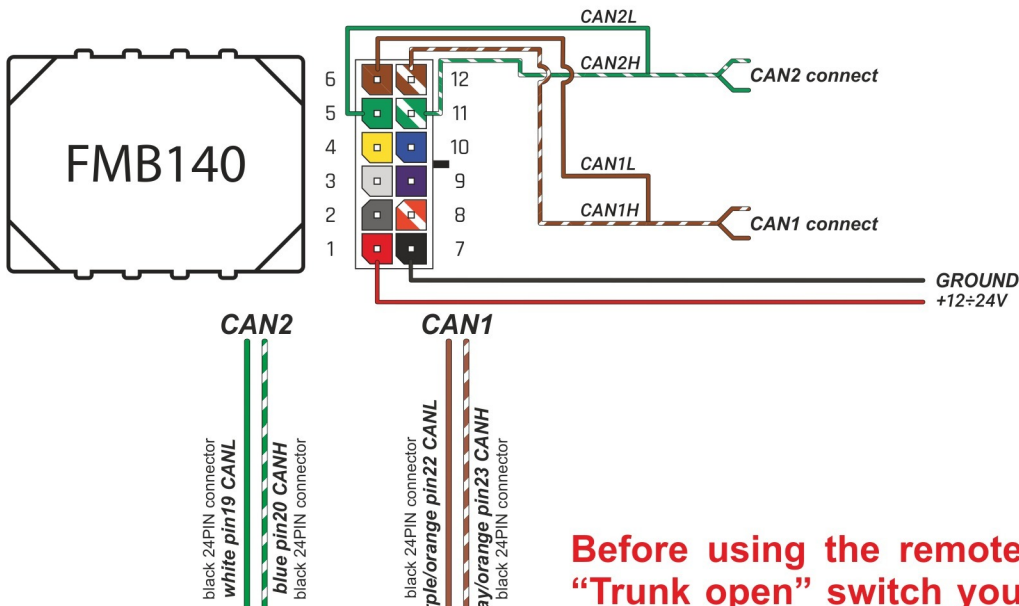

Brand, Model	Device: FMB140 LV-CAN	Year:	Rev.:
FORD FUSION (TITANIUM) (Hybrid) (Plug-in) (USA Market)		2013→	09
Version: with Keyless System (with factory alarm)		program №: 11865 from: 2022-11-07	

Before using the remote "Trunk open" switch you need to disarm the alarm.

Flags:

General parameters:

- Total mileage of the vehicle (dashboard)
- Vehicle mileage - (counted)
- Total fuel consumption - (counted)
- Fuel level (in percent)
- Engine speed (RPM)
- Engine temperature
- Vehicle speed
- HV battery level