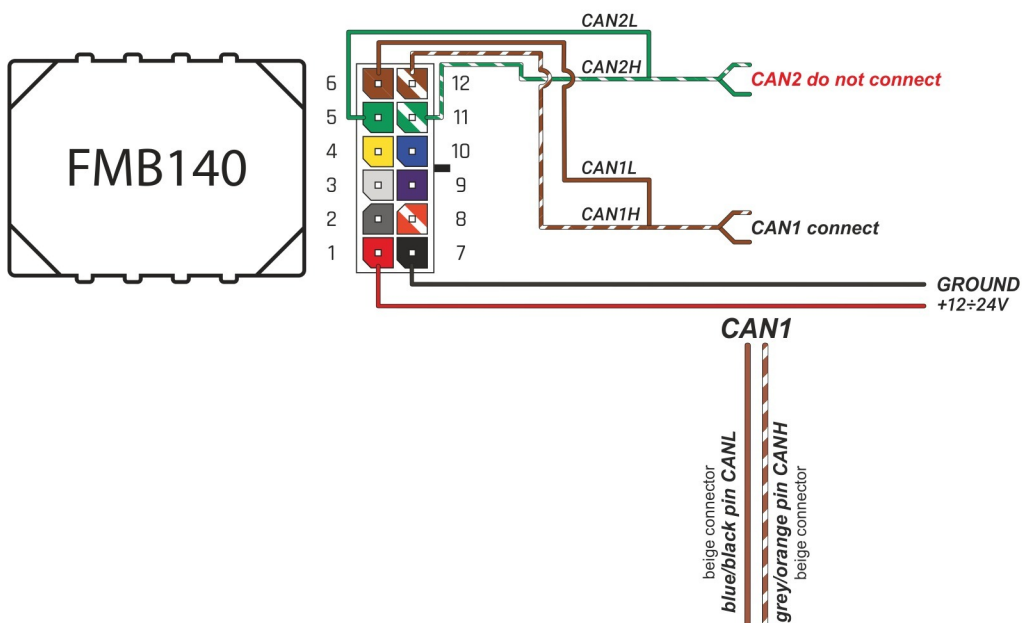

Brand, Model	Device: FMB140 LV-CAN	Year:	Rev.:
FORD FUSION		2006→	05
Version:	program №: 12895 from: 2019-11-27		

Flags:

General parameters:

- Total mileage of the vehicle (dashboard)
- Fuel level (in percent)
- Vehicle speed
- Vehicle mileage - (counted)
- Engine speed (RPM)
- Acceleration pedal position
- Total fuel consumption - (counted)
- Engine temperature