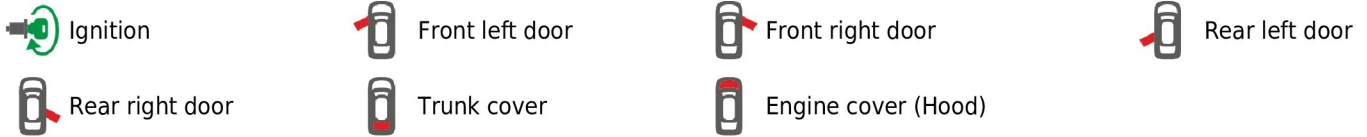

Brand, Model	Device: FMB140 LV-CAN	Year:	Rev.:
FORD FUSION		2006→	05
Version:	program №: 12895 from: 2019-11-27		

Flags:

General parameters:

- Total mileage of the vehicle (dashboard)
- Fuel level (in percent)
- Vehicle speed
- Vehicle mileage - (counted)
- Engine speed (RPM)
- Acceleration pedal position
- Total fuel consumption - (counted)
- Engine temperature