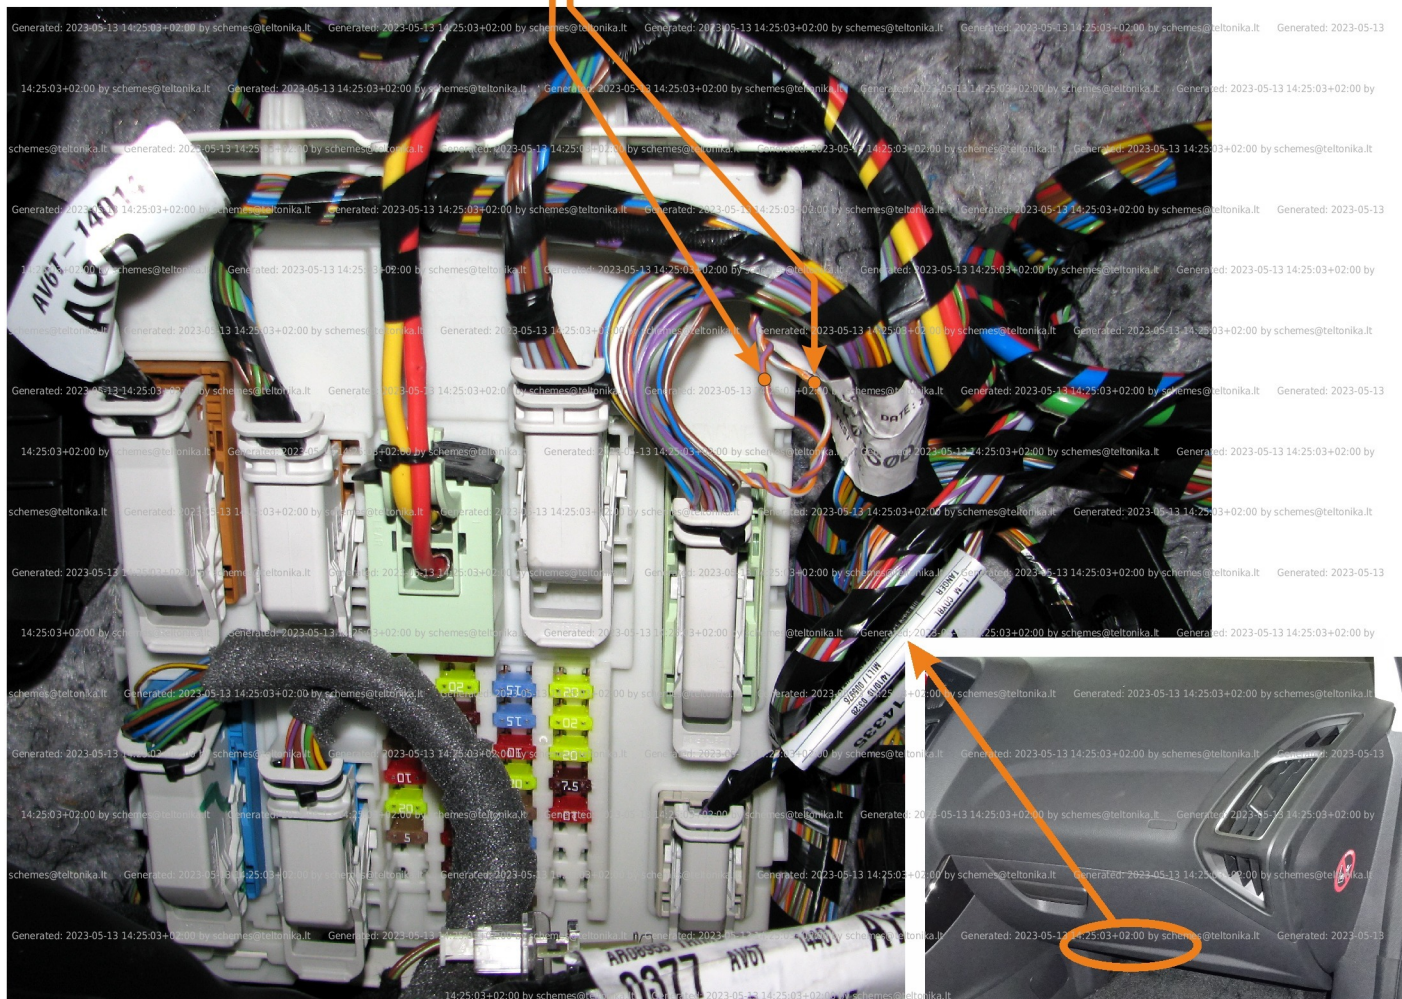

Brand, Model	Device: FMB140 LV-CAN	Year:	Rev.:
FORD FOCUS (TITANIUM)		2015→	03
Version: with and without Keyless System		program №: 11276 from: 2021-09-15	

Flags:

General parameters:

- Total mileage of the vehicle (dashboard)
- Vehicle mileage - (counted)
- Total fuel consumption - (counted)
- Fuel level (in liters)
- Engine speed (RPM)
- Engine temperature
- Vehicle speed