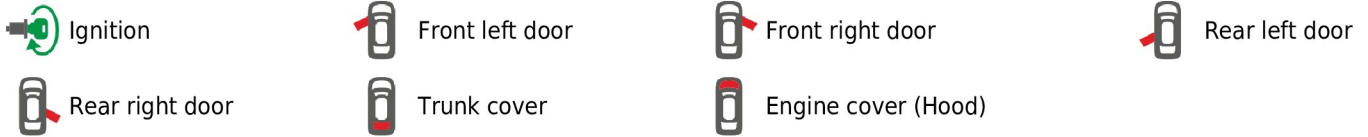

Brand, Model	Device: FMB140 LV-CAN	Year:	Rev.:
FORD FOCUS (TITANIUM)		2015→	03
Version: with and without Keyless System		program №: 11276 from: 2021-09-15	

Flags:

General parameters:

- Total mileage of the vehicle (dashboard)
- Vehicle mileage - (counted)
- Total fuel consumption - (counted)
- Fuel level (in liters)
- Engine speed (RPM)
- Engine temperature
- Vehicle speed