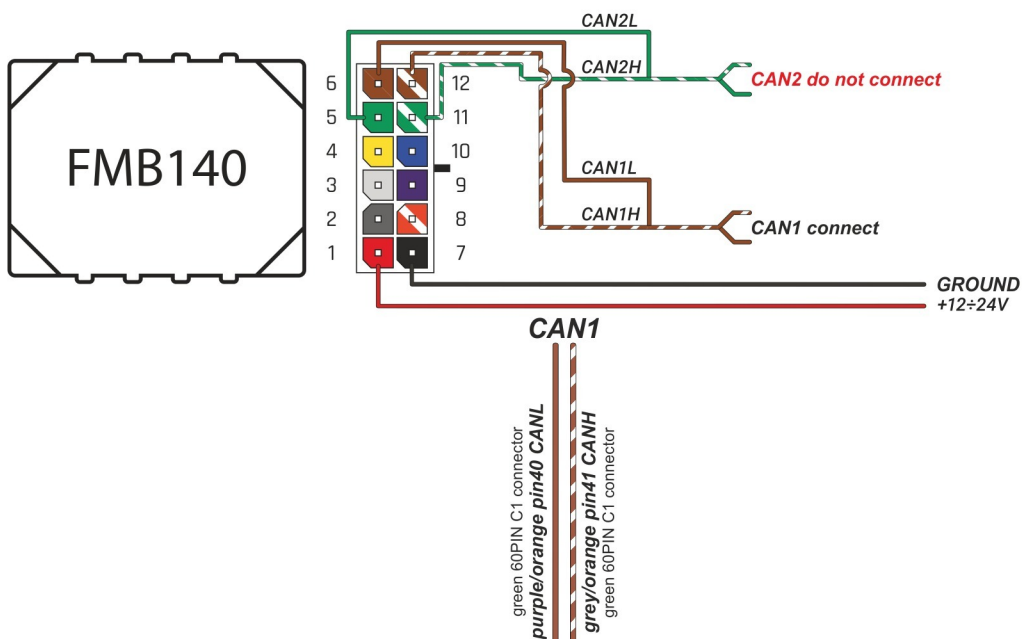

Brand, Model	Device: FMB140 LV-CAN	Year:	Rev.:
FORD FOCUS (TITANIUM)		2015→	03
Version: with and without Keyless System		program №: 11276 from: 2021-09-15	

Flags:

General parameters:

- Total mileage of the vehicle (dashboard)
- Vehicle mileage - (counted)
- Total fuel consumption - (counted)
- Fuel level (in liters)
- Engine speed (RPM)
- Engine temperature
- Vehicle speed