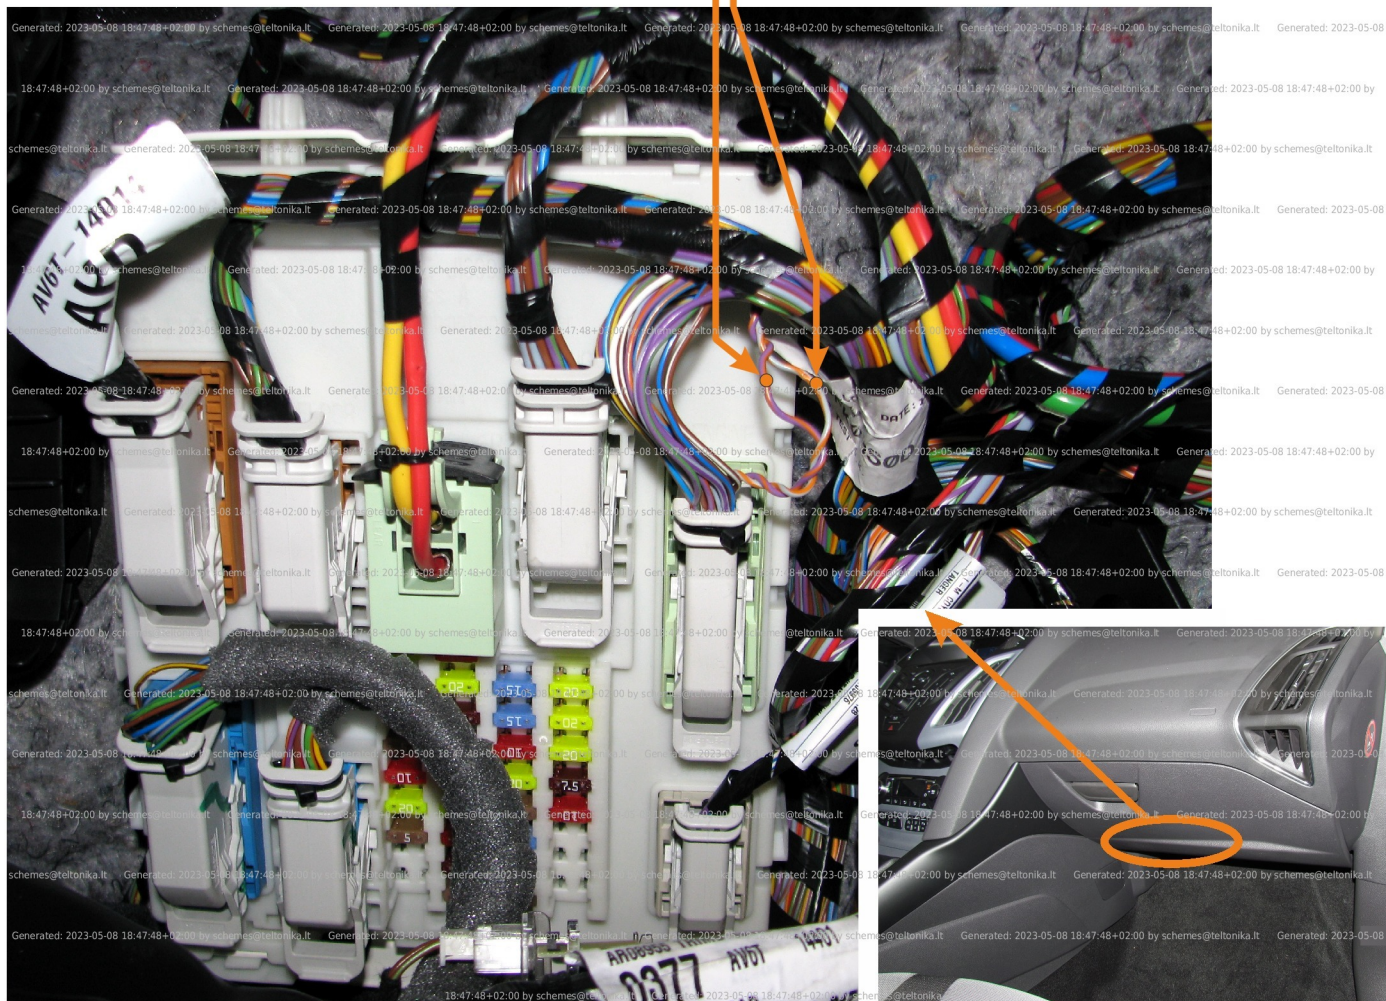

|   |   |              |           |
|---|---|--------------|-----------|
| Brand, Model                                    | Device: <b>FMB140 LV-CAN</b>                    | Year:        | Rev.:     |
| <b>FORD FOCUS (TITANIUM)</b>                    |   | <b>2011→</b> | <b>07</b> |
| Version: <b>with and without Keyless System</b> | program №: <b>11276</b> from: <b>2021-09-15</b> |              |           |

## General parameters:

- Total mileage of the vehicle (dashboard)
- Vehicle mileage - (counted)
- Total fuel consumption - (counted)
- Fuel level (in liters)
- Engine speed (RPM)
- Engine temperature
- Vehicle speed