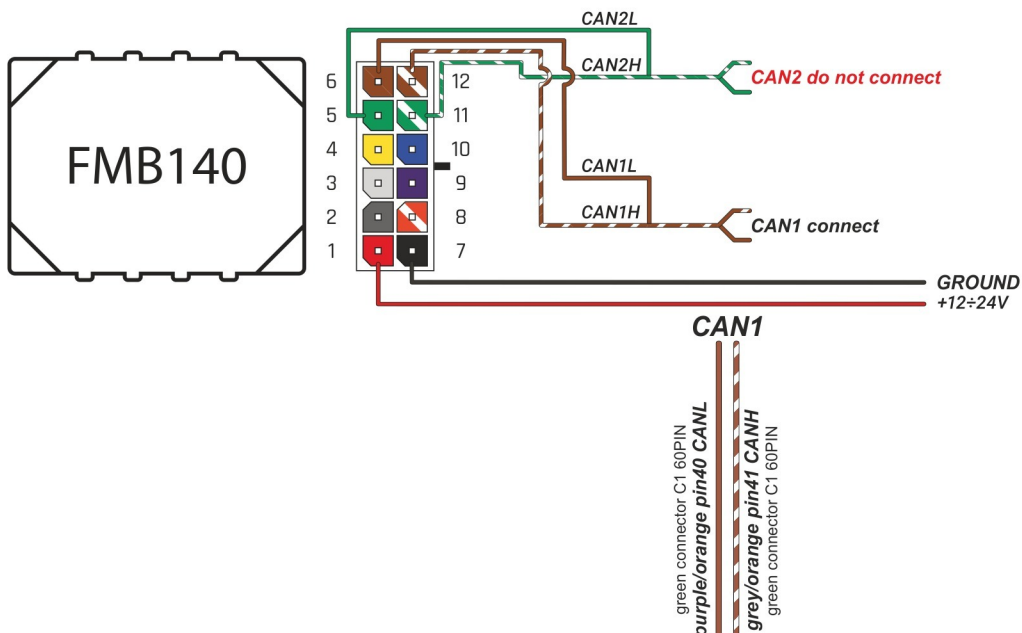

|   |   |              |           |
|---|---|--------------|-----------|
| Brand, Model                                    | Device: <b>FMB140 LV-CAN</b>                    | Year:        | Rev.:     |
| <b>FORD FOCUS (TITANIUM)</b>                    |   | <b>2011→</b> | <b>07</b> |
| Version: <b>with and without Keyless System</b> | program №: <b>11276</b> from: <b>2021-09-15</b> |              |           |

## General parameters:

- Total mileage of the vehicle (dashboard)
- Vehicle mileage - (counted)
- Total fuel consumption - (counted)
- Fuel level (in liters)
- Engine speed (RPM)
- Engine temperature
- Vehicle speed