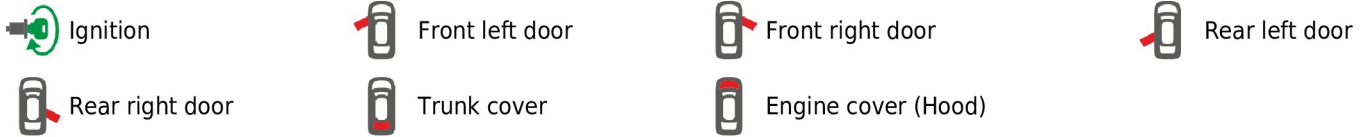

Flags:

General parameters:

- Total mileage of the vehicle (dashboard)
- Vehicle mileage - (counted)
- Total fuel consumption - (counted)
- Fuel level (in liters)
- Engine speed (RPM)
- Engine temperature
- Vehicle speed