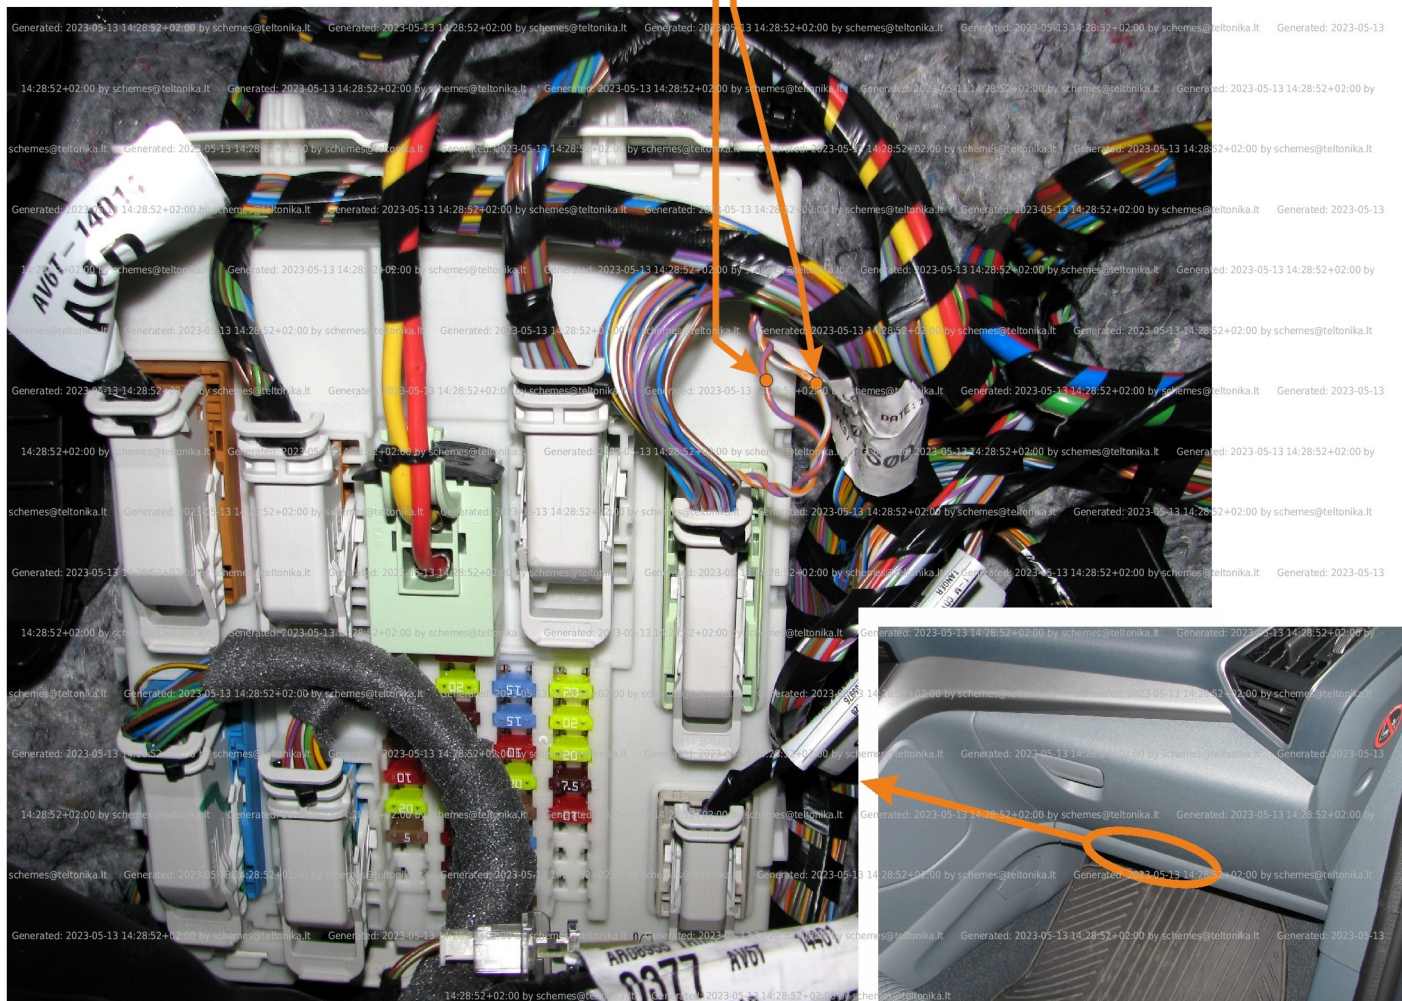

Brand, Model	Device: FMB140 LV-CAN	Year:	Rev.:
FORD FOCUS (SYNC EDITION) (Keyless)		2017→	03
Version: with Keyless System		program №: 12113 from: 2021-09-15	

Flags:

General parameters:

- Total mileage of the vehicle (dashboard)
- Vehicle mileage - (counted)
- Total fuel consumption - (counted)
- Fuel level (in liters)
- Engine speed (RPM)
- Engine temperature
- Vehicle speed