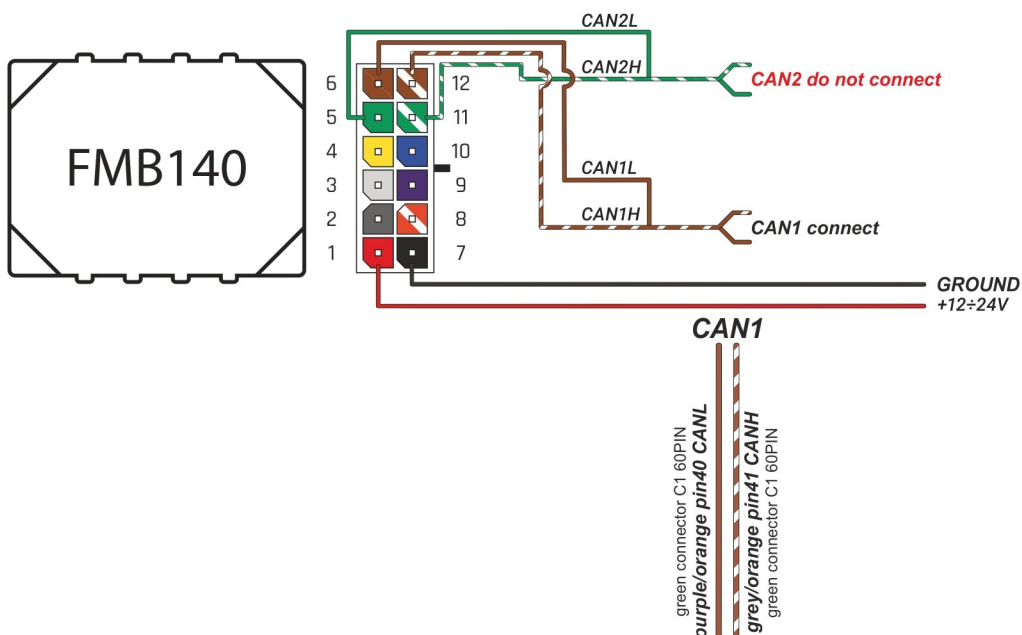

Brand, Model	Device: FMB140 LV-CAN	Year:	Rev.:
FORD FOCUS (SYNC EDITION) (Keyless)		2017→	03
Version: with Keyless System		program №: 12113 from: 2021-09-15	

Flags:

General parameters:

- Total mileage of the vehicle (dashboard)
- Vehicle mileage - (counted)
- Total fuel consumption - (counted)
- Fuel level (in liters)
- Engine speed (RPM)
- Engine temperature
- Vehicle speed