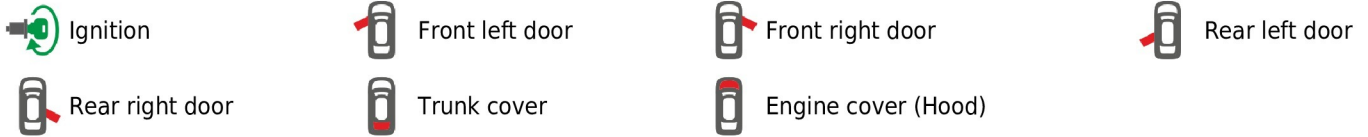

Brand, Model	Device: FMB140 LV-CAN	Year:	Rev.:
FORD FOCUS (SYNC EDITION) (Keyless)		2017→	03
Version: with Keyless System		program №: 12113 from: 2021-09-15	

Flags:

General parameters:

- Total mileage of the vehicle (dashboard)
- Vehicle mileage - (counted)
- Total fuel consumption - (counted)
- Fuel level (in liters)
- Engine speed (RPM)
- Engine temperature
- Vehicle speed