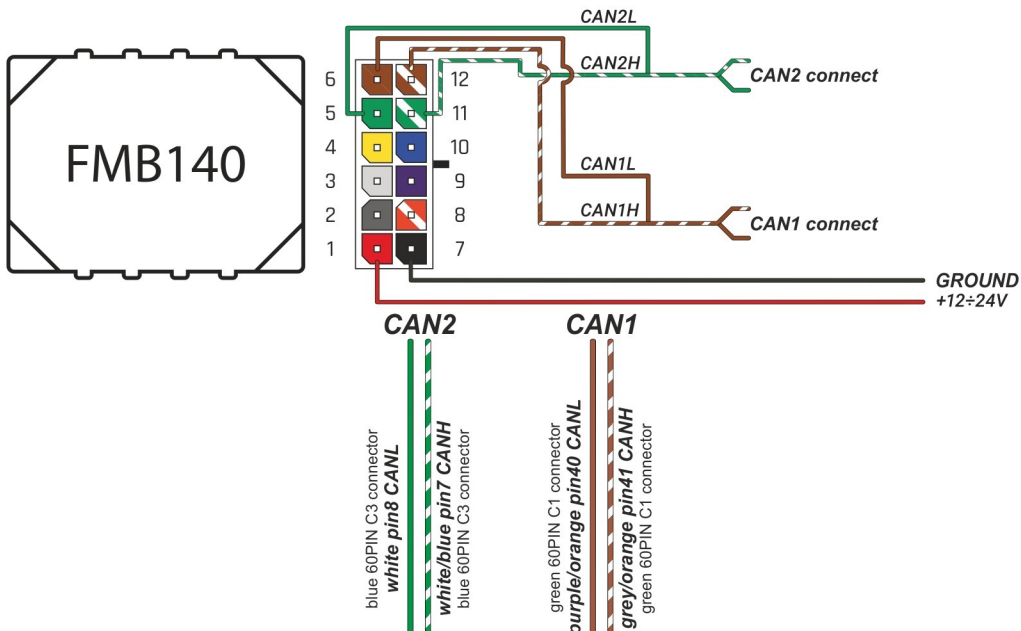

Brand, Model	Device: FMB140 LV-CAN	Year:	Rev.:
FORD FOCUS (RS)		2015→	03
Version: with and without Keyless System		program №: 12788 from: 2021-12-30	

Flags:

General parameters:

- Total mileage of the vehicle (dashboard)
- Vehicle mileage - (counted)
- Total fuel consumption - (counted)
- Fuel level (in liters)
- Engine speed (RPM)
- Engine temperature
- Vehicle speed
- Acceleration pedal position