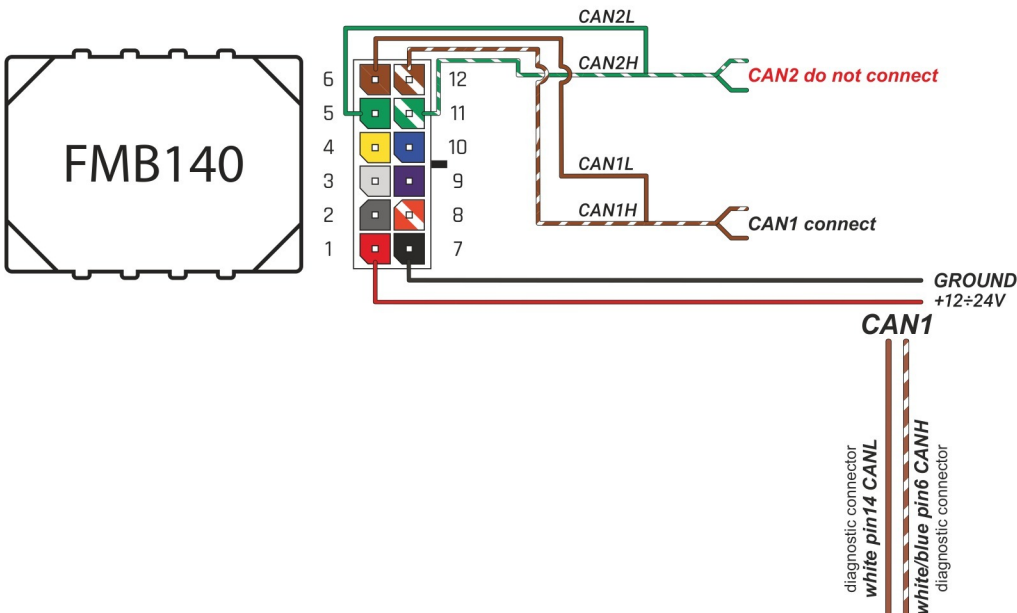

Brand, Model	Device: FMB140 LV-CAN	Year:	Rev.:
FORD FIGO		2018→	00
Version: with and without Keyless System		program №: 13989 from: 2022-01-24	

Flags:

General parameters:

- Total mileage of the vehicle (dashboard)
- Vehicle mileage - (counted)
- Total fuel consumption - (counted)
- Fuel level (in percent)
- Engine speed (RPM)
- Engine temperature
- Vehicle speed
- Acceleration pedal position