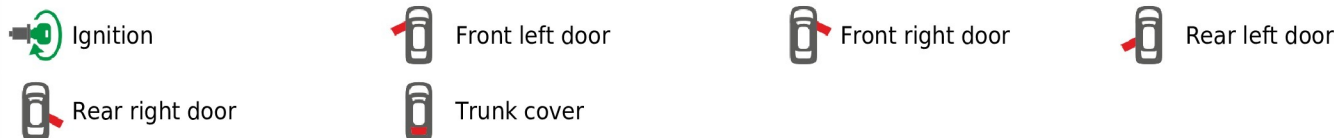

Brand, Model	Device: FMB140 LV-CAN	Year:	Rev.:
FORD FIGO		2018→	00
Version: with and without Keyless System		program №: 13989 from: 2022-01-24	

Flags:

General parameters:

- Total mileage of the vehicle (dashboard)
- Vehicle mileage - (counted)
- Total fuel consumption - (counted)
- Fuel level (in percent)
- Engine speed (RPM)
- Engine temperature
- Vehicle speed
- Acceleration pedal position