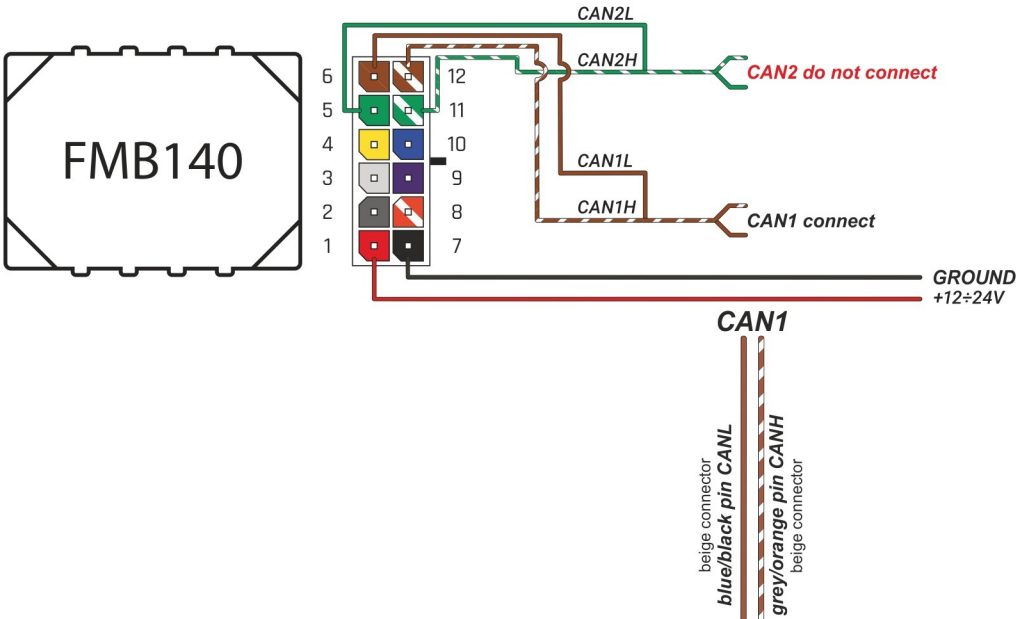

Brand, Model	Device: <b>FMB140 LV-CAN</b>	Year:	Rev.:
<b>FORD FIESTA (JD3/JH1)</b>		<b>2006→</b>	<b>06</b>
Version:	program №: <b>12895</b> from: <b>2019-11-27</b>		

## General parameters:

- Total mileage of the vehicle (dashboard)
- Vehicle mileage - (counted)
- Total fuel consumption - (counted)
- Fuel level (in percent)
- Engine speed (RPM)
- Engine temperature
- Vehicle speed
- Acceleration pedal position