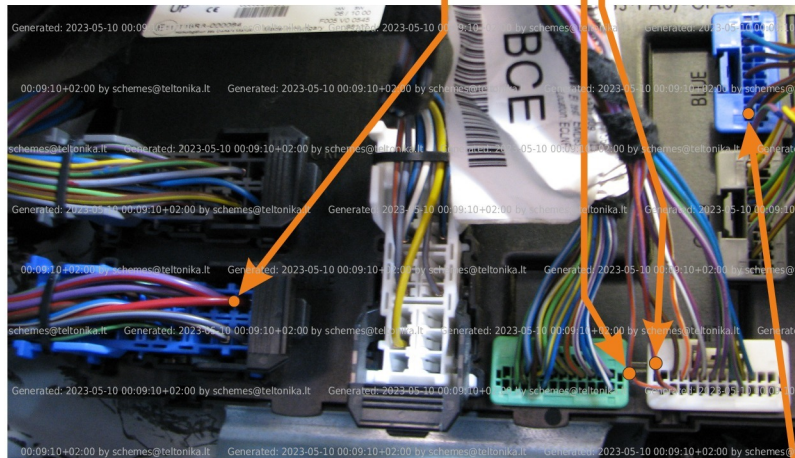

Brand, Model	Device: FMB140 LV-CAN	Year:	Rev.:
FORD FIESTA (JA8)		2009→	05
Version: with and without Keyless System	program №: 11175 from: 2017-09-01		

+12V red pin9
blue connector 16PIN

blue/orange pin10
HOOD SENSOR
blue connector 24PIN

Closing car form door lock arm's the alarm.
Opening car from door lock don't disarm the alarm.

Information for car owner:
before using the pilot "trunk open" switch you need to disarm the alarm

Flags:

Ignition

Front left door

Front right door

Rear left door

Rear right door

Trunk cover

General parameters:

Attention: - parameter is not available using the contactless reader.

- Total mileage of the vehicle (dashboard)
- Vehicle mileage - (counted)
- Total fuel consumption - (counted)
- Fuel level (in percent)
- Engine speed (RPM)
- Engine temperature
- Vehicle speed
- Acceleration pedal position