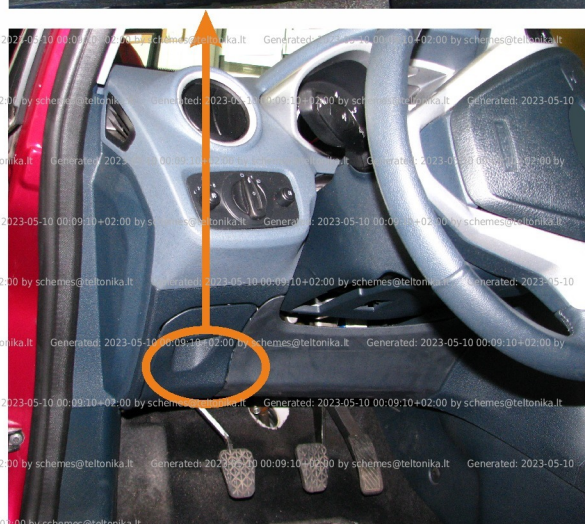

Brand, Model	Device: FMB140 LV-CAN	Year:	Rev.:
FORD FIESTA (JA8)		2009→	05
Version: with and without Keyless System	program №: 11175 from: 2017-09-01		

+12V red pin9
blue connector 16PIN

blue/orange pin10
HOOD SENSOR
blue connector 24PIN

Closing car form door lock arm's the alarm.
Opening car from door lock don't disarm the alarm.

Information for car owner:
before using the pilot "trunk open" switch you need to disarm the alarm

Flags:

Ignition

Front left door

Front right door

Rear left door

Rear right door

Trunk cover

General parameters:

Attention: - parameter is not available using the contactless reader.

- Total mileage of the vehicle (dashboard)
- Vehicle mileage - (counted)
- Total fuel consumption - (counted)
- Fuel level (in percent)
- Engine speed (RPM)
- Engine temperature
- Vehicle speed
- Acceleration pedal position