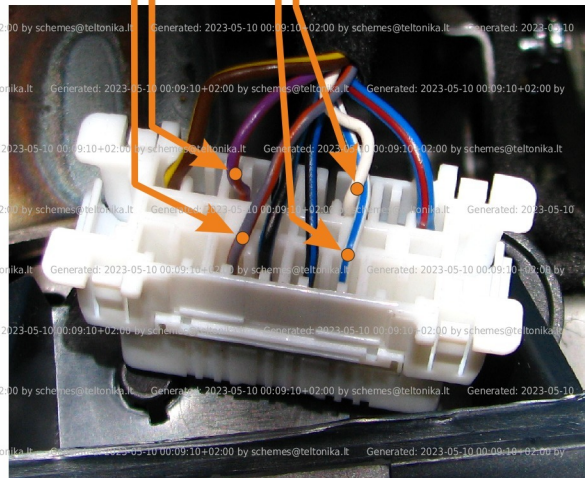

Brand, Model	Device: FMB140 LV-CAN	Year:	Rev.:
FORD FIESTA (JA8)		2009→	05
Version: with and without Keyless System	program №: 11175 from: 2017-09-01		

+12V red pin9
blue connector 16PIN

blue/orange pin10
HOOD SENSOR
blue connector 24PIN

Closing car form door lock arm's the alarm.
Opening car from door lock don't disarm the alarm.

Information for car owner:
before using the pilot "trunk open" switch you need to disarm the alarm

Flags:

Ignition

Front left door

Front right door

Rear left door

Rear right door

Trunk cover

General parameters:

Attention: - parameter is not available using the contactless reader.

- Total mileage of the vehicle (dashboard)
- Vehicle mileage - (counted)
- Total fuel consumption - (counted)
- Fuel level (in percent)
- Engine speed (RPM)
- Engine temperature
- Vehicle speed
- Acceleration pedal position