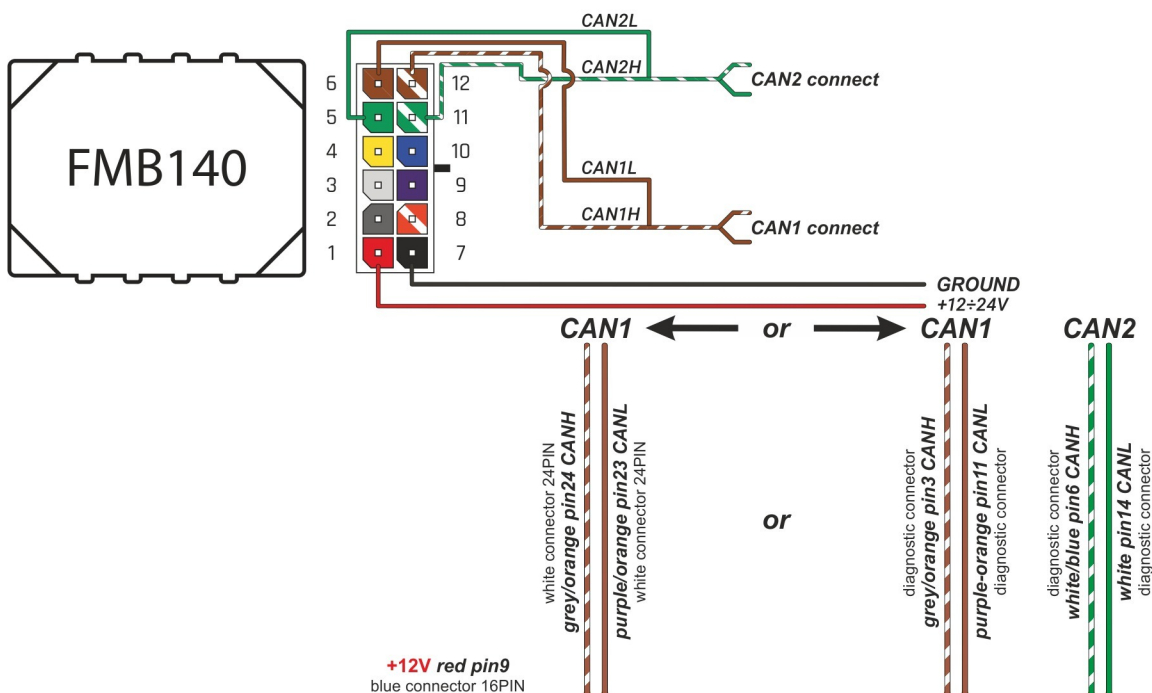

Brand, Model	Device: FMB140 LV-CAN	Year:	Rev.:
FORD FIESTA (JA8)		2009→	05
Version: with and without Keyless System	program №: 11175 from: 2017-09-01		

+12V red pin9
blue connector 16PIN

blue/orange pin10
HOOD SENSOR
blue connector 24PIN

Closing car form door lock arm's the alarm.
Opening car from door lock don't disarm the alarm.

Information for car owner:
before using the pilot "trunk open" switch you need to disarm the alarm

Flags:

Ignition

Front left door

Front right door

Rear left door

Rear right door

Trunk cover

General parameters:

Attention: - parameter is not available using the contactless reader.

- Total mileage of the vehicle (dashboard)
- Vehicle mileage - (counted)
- Total fuel consumption - (counted)
- Fuel level (in percent)
- Engine speed (RPM)
- Engine temperature
- Vehicle speed
- Acceleration pedal position