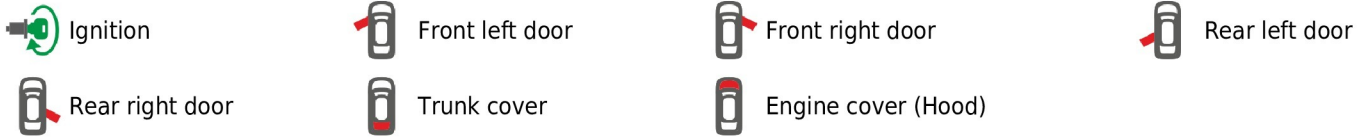

Brand, Model	Device: FMB140 LV-CAN	Year:	Rev.:
FORD FIESTA		2020→	03
Version: with and without Keyless System		program №: 13754 from: 2022-12-21	

Connection behind the glove compartment on the BCM module

Flags:

General parameters:

- Total mileage of the vehicle (dashboard)
- Vehicle mileage - (counted)
- Total fuel consumption - (counted)
- Fuel level (in percent)
- Engine speed (RPM)
- Engine temperature
- Vehicle speed
- Acceleration pedal position