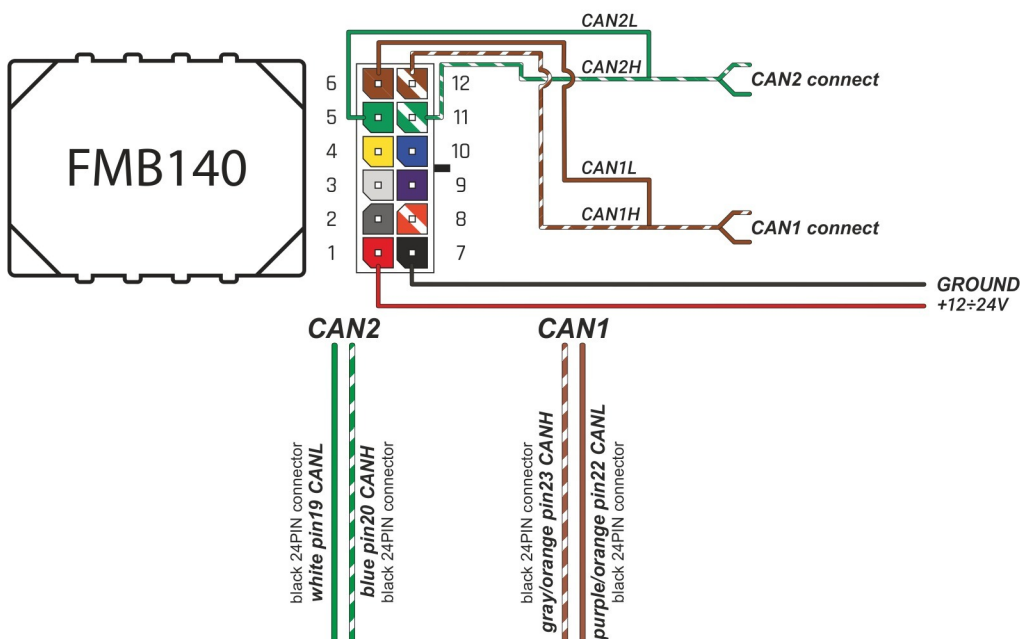

Brand, Model	Device: FMB140 LV-CAN	Year:	Rev.:
FORD FIESTA		2020→	03
Version: with and without Keyless System		program №: 13754 from: 2022-12-21	

Connection behind the glove compartment on the BCM module

Flags:

General parameters:

- Total mileage of the vehicle (dashboard)
- Vehicle mileage - (counted)
- Total fuel consumption - (counted)
- Fuel level (in percent)
- Engine speed (RPM)
- Engine temperature
- Vehicle speed
- Acceleration pedal position