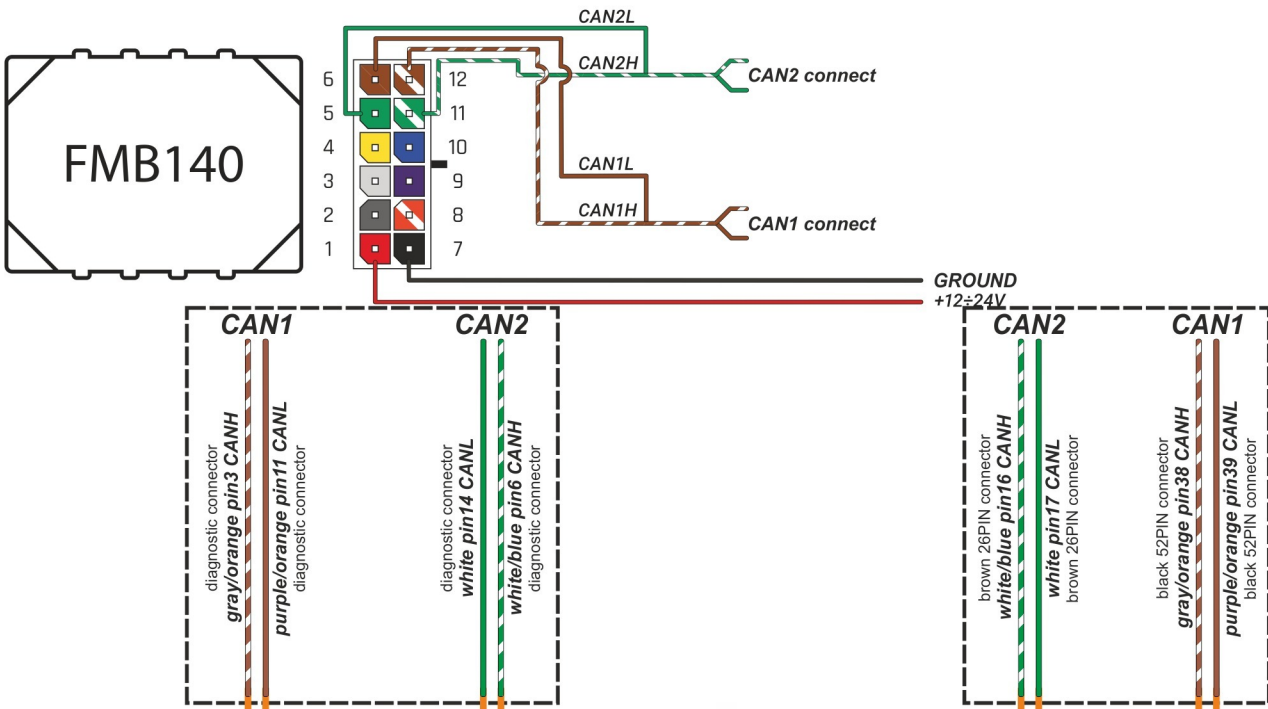

Brand, Model	Device: <b>FMB140 LV-CAN</b>	Year:	Rev.:
<b>FORD F150 (P415)</b>		<b>2008→</b>	<b>00</b>
Version:	program №: <b>14464</b> from: <b>2022-12-21</b>		

## General parameters:

- Total mileage of the vehicle (dashboard)
- Vehicle mileage - (counted)
- Total fuel consumption - (counted)
- Fuel level (in percent)
- Engine speed (RPM)
- Engine temperature
- Vehicle speed
- Acceleration pedal position