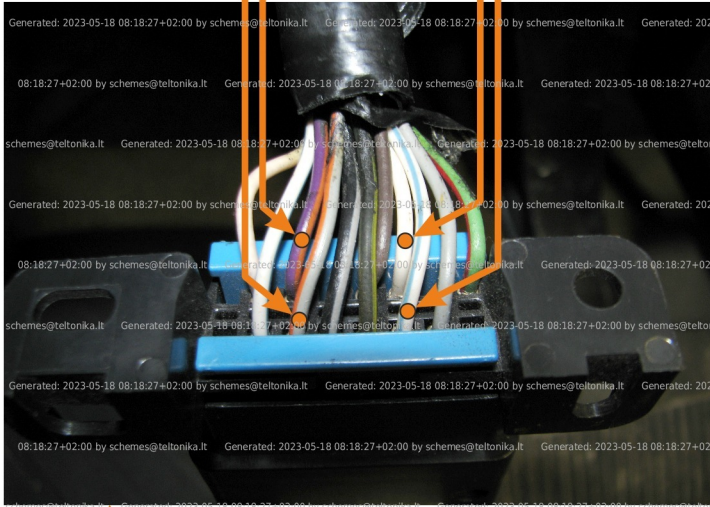

Brand, Model	Device: FMB140 LV-CAN	Year:	Rev.:
FORD F150 (P415)		2008→	00
Version:	program №: 14464 from: 2022-12-21