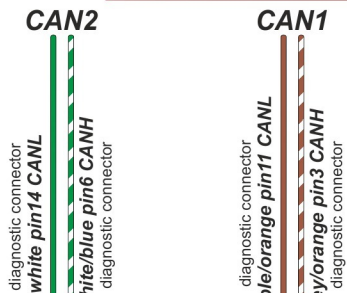

Brand, Model	Device: FMB140 LV-CAN	Year:	Rev.:
FORD EXPLORER (U502)		2011→	07
Version: with and without Keyless System		program №: 11424 from: 2022-12-21	

Flags:

Ignition

Front left door

Front right door

Rear left door

Rear right door

Trunk cover

General parameters:

Attention: - parameter is not available using the contactless reader.

- Total mileage of the vehicle (dashboard)
- Fuel level (in percent)
- Vehicle speed
- Vehicle mileage - (counted)
- Engine speed (RPM)
- Acceleration pedal position
- Total fuel consumption - (counted)
- Engine temperature