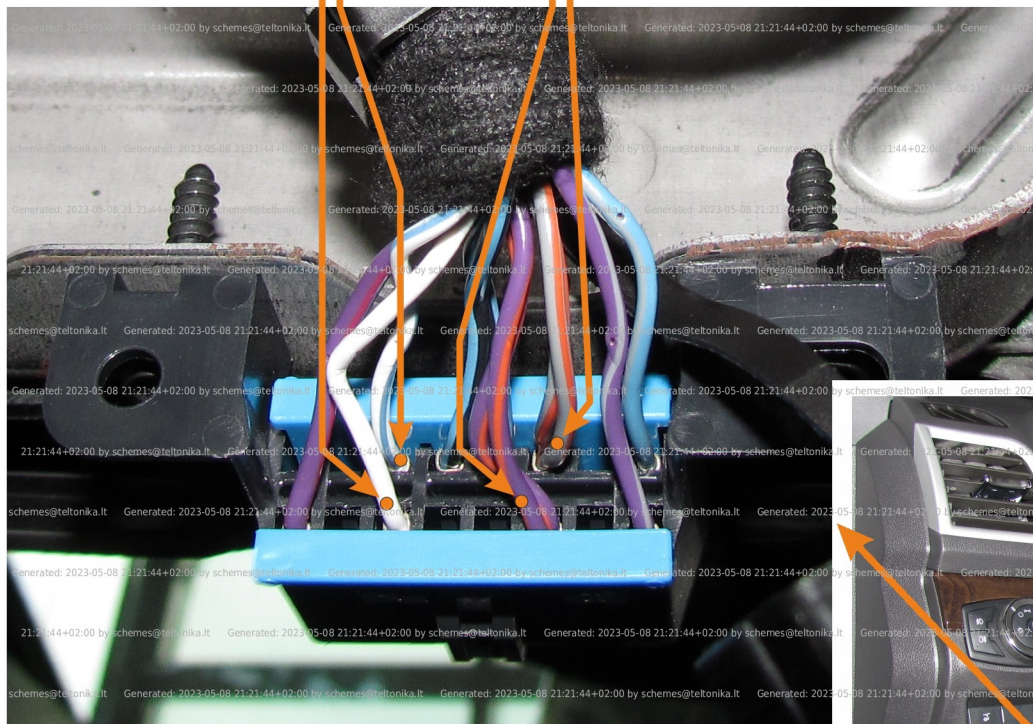

Brand, Model	Device: FMB140 LV-CAN	Year:	Rev.:
FORD EXPLORER (U502)		2011→	07
Version: with and without Keyless System		program №: 11424 from: 2022-12-21	

Flags:

Ignition

Front left door

Front right door

Rear left door

Rear right door

Trunk cover

General parameters:

Attention: - parameter is not available using the contactless reader.

- Total mileage of the vehicle (dashboard)
- Fuel level (in percent)
- Vehicle speed
- Vehicle mileage - (counted)
- Engine speed (RPM)
- Acceleration pedal position
- Total fuel consumption - (counted)
- Engine temperature