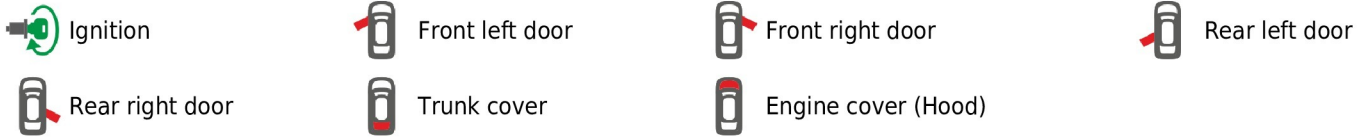

Flags:

General parameters:

- Total mileage of the vehicle (dashboard)
- Vehicle mileage - (counted)
- Total fuel consumption - (counted)
- Fuel level (in liters)
- Engine speed (RPM)
- Engine temperature
- Vehicle speed
- Acceleration pedal position