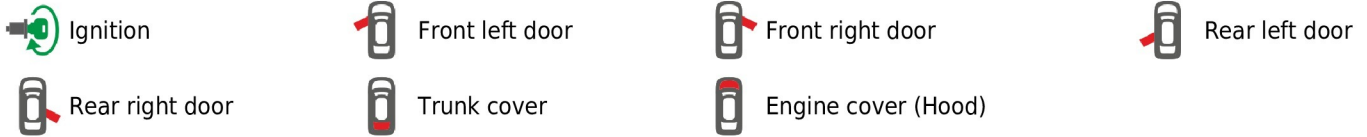

Brand, Model	Device: FMB140 LV-CAN	Year:	Rev.:
FORD ESCAPE (SE)		2017→	04
Version: without Keyless System	program №: 12587 from: 2021-12-30		

Flags:

General parameters:

- Total mileage of the vehicle (dashboard)
- Vehicle mileage - (counted)
- Total fuel consumption - (counted)
- Fuel level (in liters)
- Engine speed (RPM)
- Engine temperature
- Vehicle speed
- Acceleration pedal position