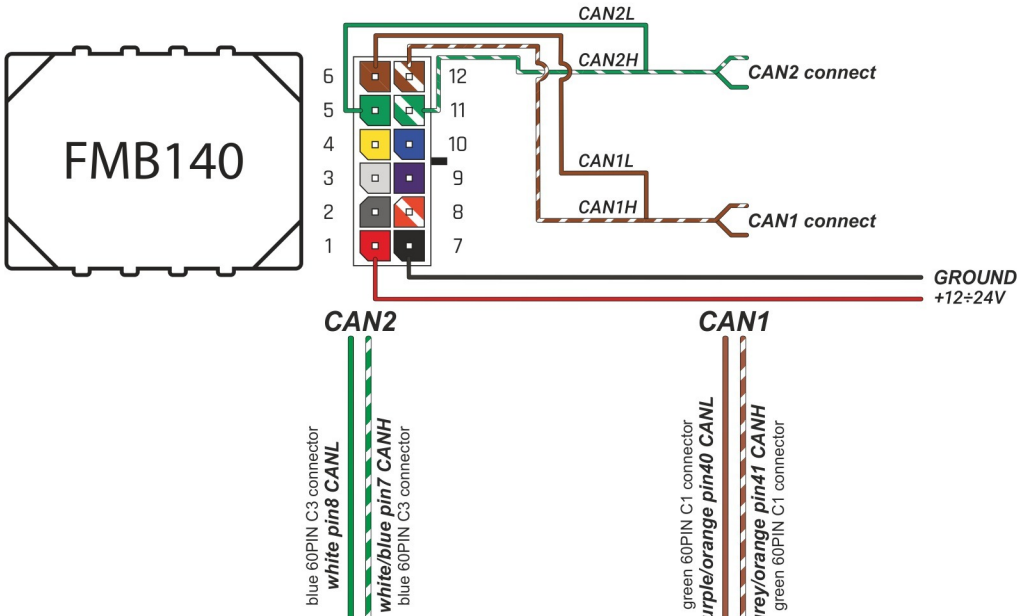

Brand, Model	Device: FMB140 LV-CAN	Year:	Rev.:
FORD ESCAPE (SE)		2017→	04
Version: without Keyless System	program №: 12587 from: 2021-12-30		

Flags:

General parameters:

- Total mileage of the vehicle (dashboard)
- Vehicle mileage - (counted)
- Total fuel consumption - (counted)
- Fuel level (in liters)
- Engine speed (RPM)
- Engine temperature
- Vehicle speed
- Acceleration pedal position