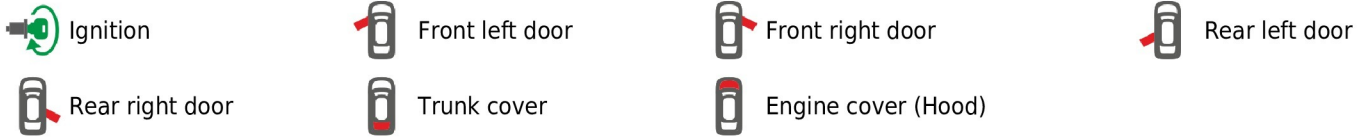

Brand, Model	Device: FMB140 LV-CAN	Year:	Rev.:
FORD EDGE		2019→	07
Version: with and without Keyless System		program №: 12897 from: 2023-02-22	

Flags:

General parameters:

- Total mileage of the vehicle (dashboard)
- Vehicle mileage - (counted)
- Total fuel consumption - (counted)
- Fuel level (in percent)
- Engine speed (RPM)
- Engine temperature
- Vehicle speed
- Acceleration pedal position