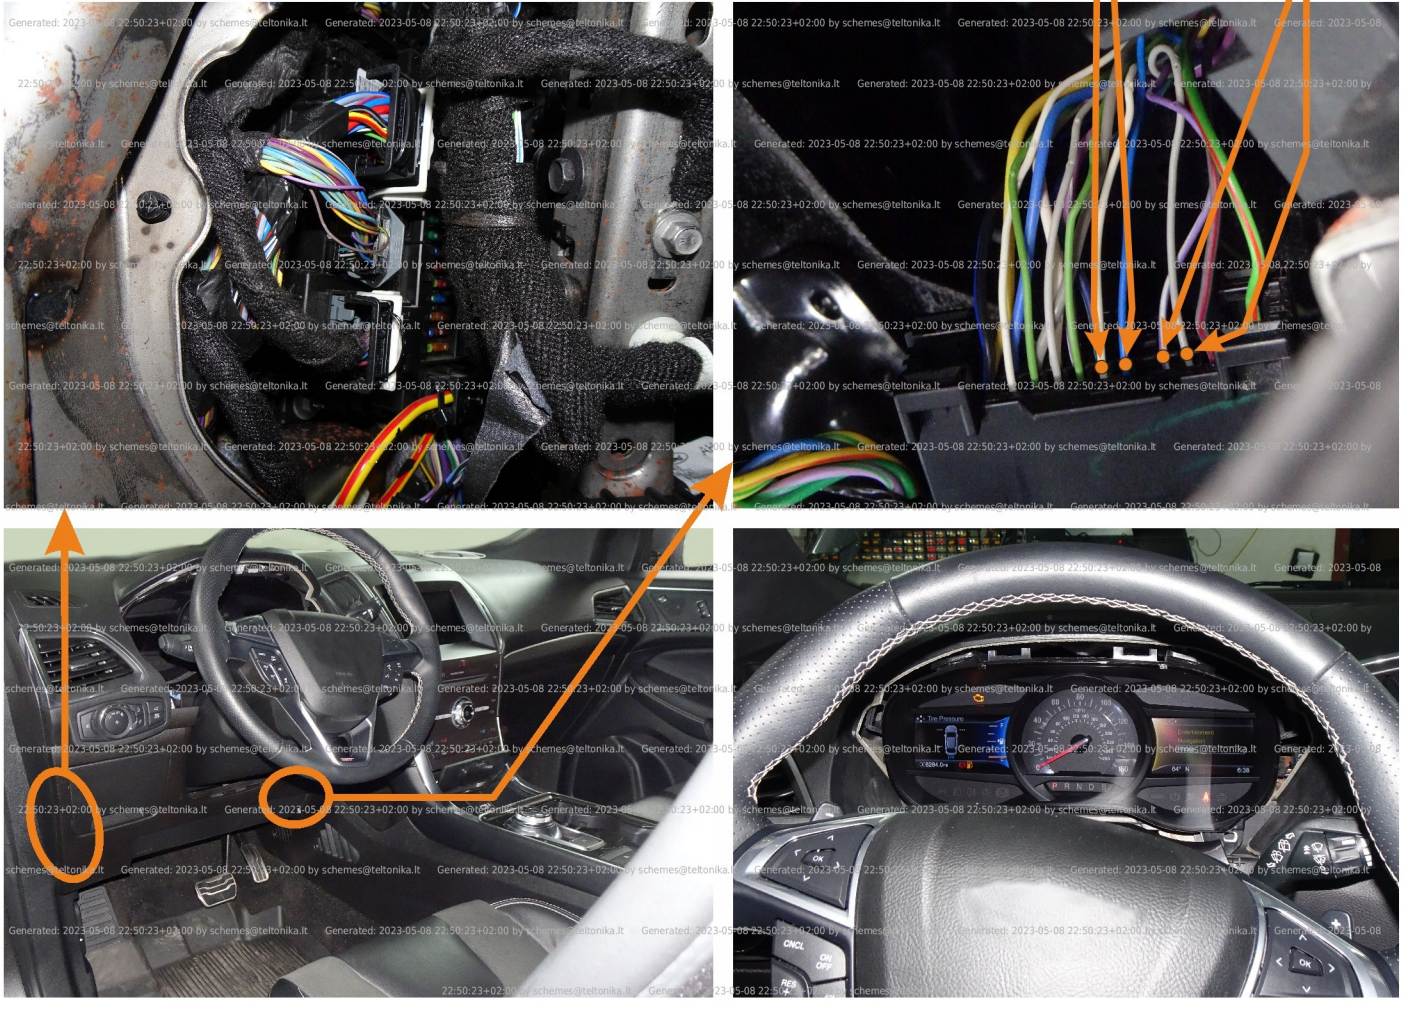

Brand, Model	Device: FMB140 LV-CAN	Year:	Rev.:
FORD EDGE		2019→	07
Version: with and without Keyless System		program №: 12897 from: 2023-02-22	

Flags:

General parameters:

- Total mileage of the vehicle (dashboard)
- Vehicle mileage - (counted)
- Total fuel consumption - (counted)
- Fuel level (in percent)
- Engine speed (RPM)
- Engine temperature
- Vehicle speed
- Acceleration pedal position