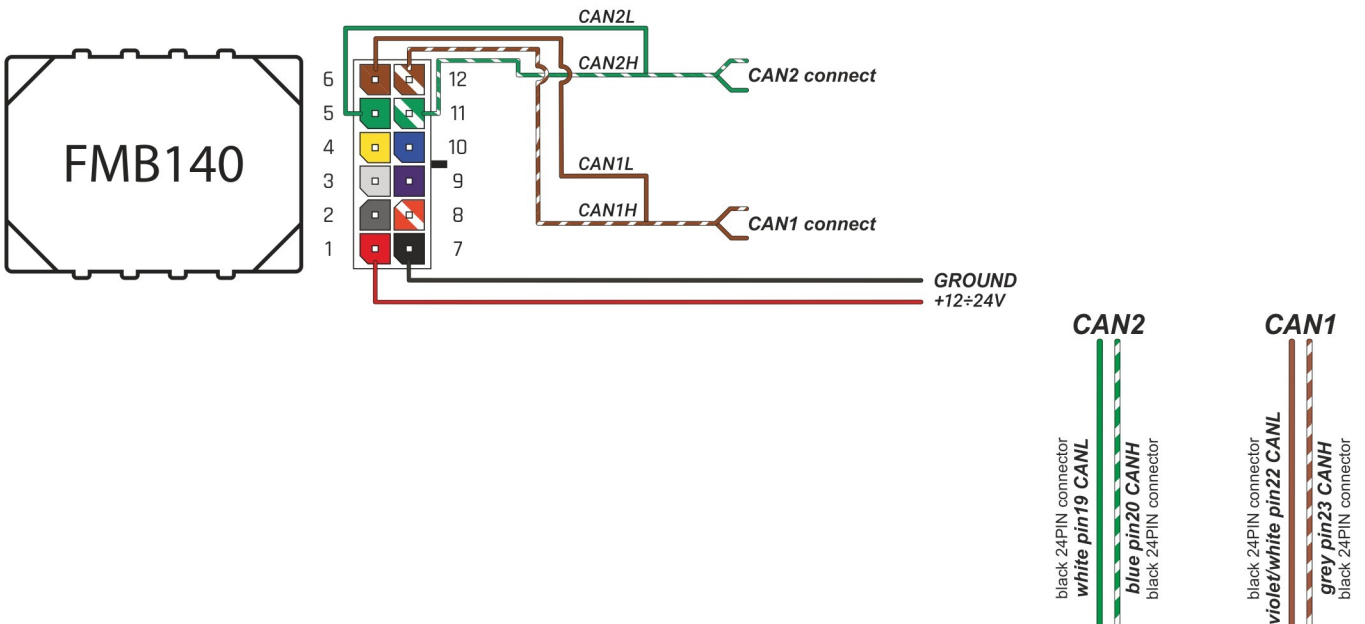

Brand, Model	Device: FMB140 LV-CAN	Year:	Rev.:
FORD EDGE		2019→	07
Version: with and without Keyless System		program №: 12897 from: 2023-02-22	

Flags:

General parameters:

- Total mileage of the vehicle (dashboard)
- Vehicle mileage - (counted)
- Total fuel consumption - (counted)
- Fuel level (in percent)
- Engine speed (RPM)
- Engine temperature
- Vehicle speed
- Acceleration pedal position