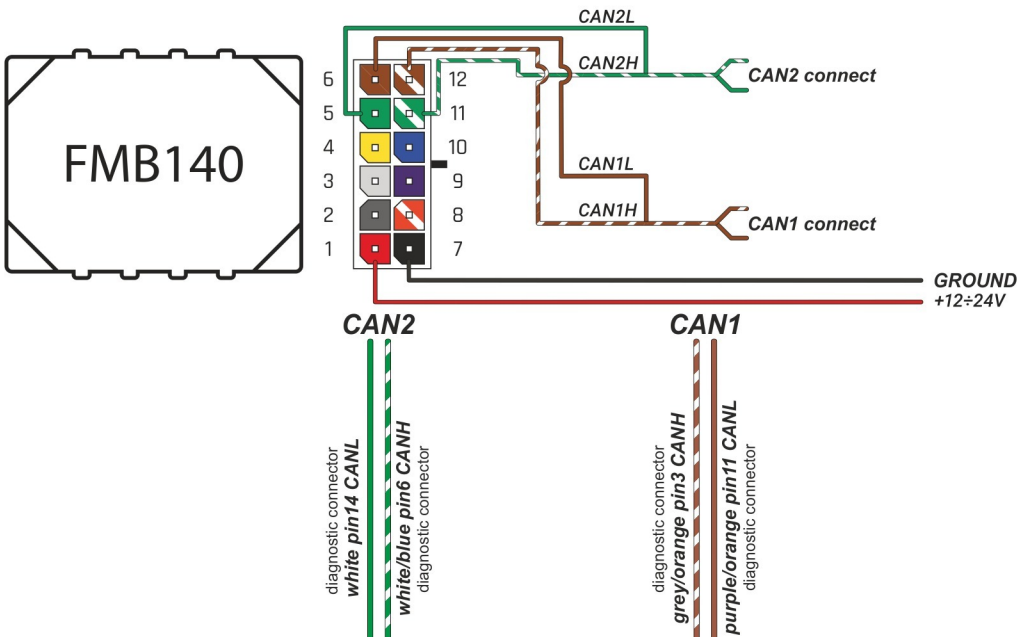

Brand, Model	Device: FMB140 LV-CAN	Year:	Rev.:
FORD EDGE		2013→	04
Version: with and without Keyless System		program №: 11424 from: 2022-12-21	

Flags:

General parameters:

Attention: - parameter is not available using the contactless reader.

- Total mileage of the vehicle (dashboard)
- Fuel level (in percent)
- Vehicle speed
- Vehicle mileage - (counted)
- Engine speed (RPM)
- Acceleration pedal position
- Total fuel consumption - (counted)
- Engine temperature