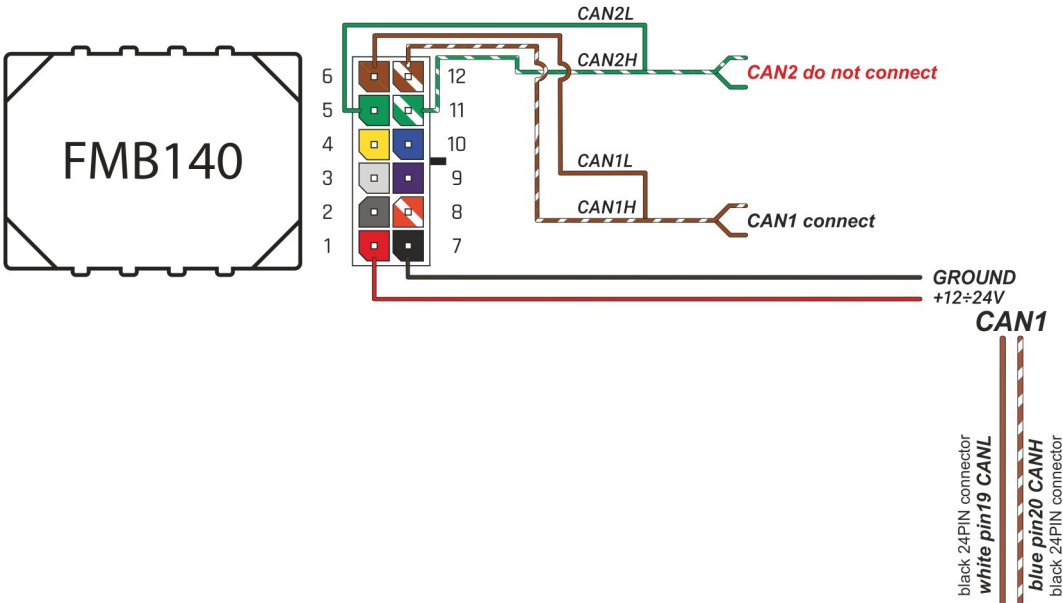

Brand, Model	Device: <b>FMB140 LV-CAN</b>	Year:	Rev.:
<b>FORD E450 SUPER DUTY</b>		<b>2021→</b>	<b>00</b>
Version:	program №: <b>14446</b> from: <b>2022-12-02</b>		

## General parameters:

- Total mileage of the vehicle (dashboard)
- Vehicle mileage - (counted)
- Total fuel consumption - (counted)
- Fuel level (in percent)
- Engine speed (RPM)
- Engine temperature
- Vehicle speed
- Acceleration pedal position