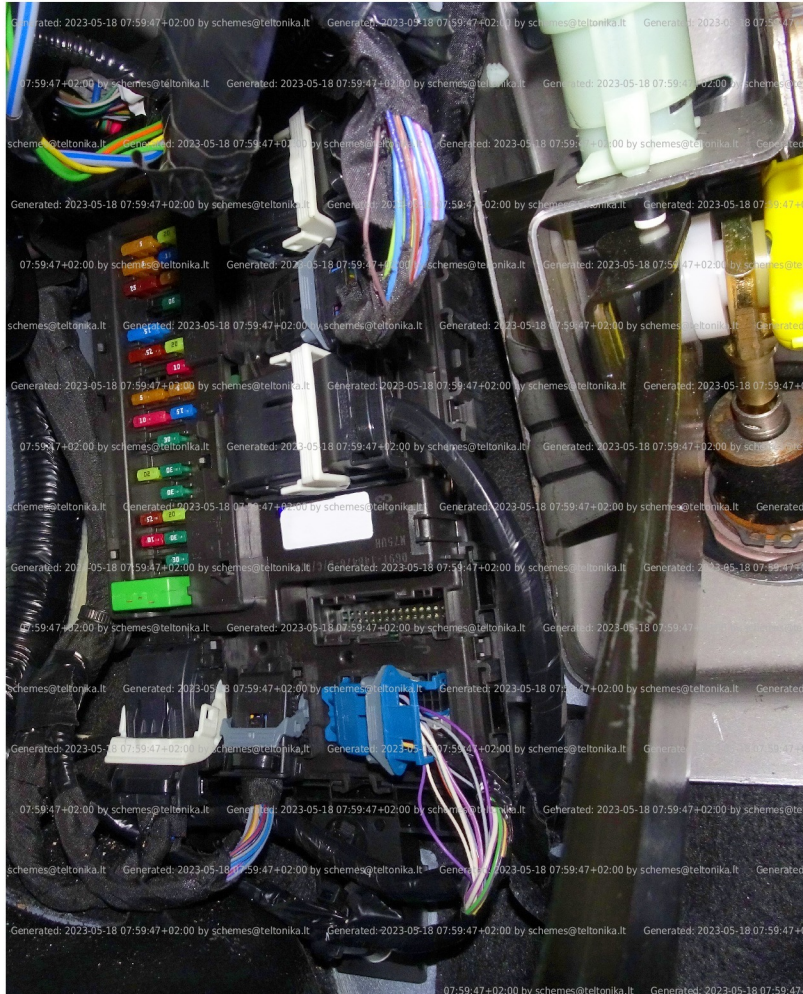

Brand, Model	Device: <b>FMB140 LV-CAN</b>	Year:	Rev.:
<b>FORD E450 SUPER DUTY</b>		<b>2021→</b>	<b>00</b>
Version:	program №: <b>14446</b> from: <b>2022-12-02</b>		

## General parameters:

- Total mileage of the vehicle (dashboard)
- Vehicle mileage - (counted)
- Total fuel consumption - (counted)
- Fuel level (in percent)
- Engine speed (RPM)
- Engine temperature
- Vehicle speed
- Acceleration pedal position