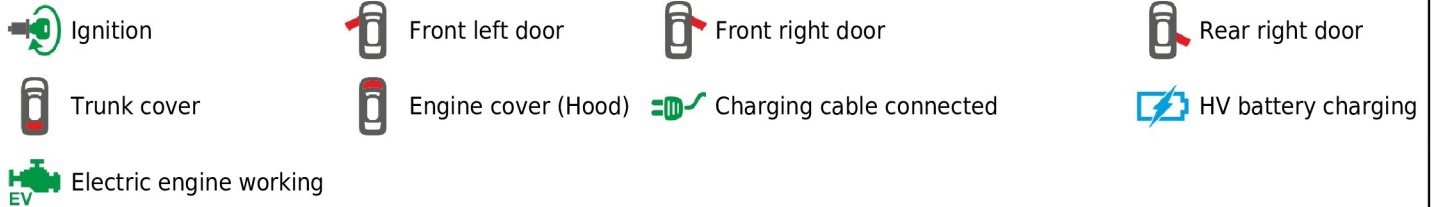

Brand, Model	Device: FMB140 LV-CAN	Year:	Rev.:
FORD E-TRANSIT (Electric)		2022→	04
Version:	program №: 14313 from: 2022-12-21		

Flags:

General parameters:

- Total mileage of the vehicle (dashboard)
- Vehicle mileage - (counted)
- Vehicle speed
- Acceleration pedal position
- HV battery level