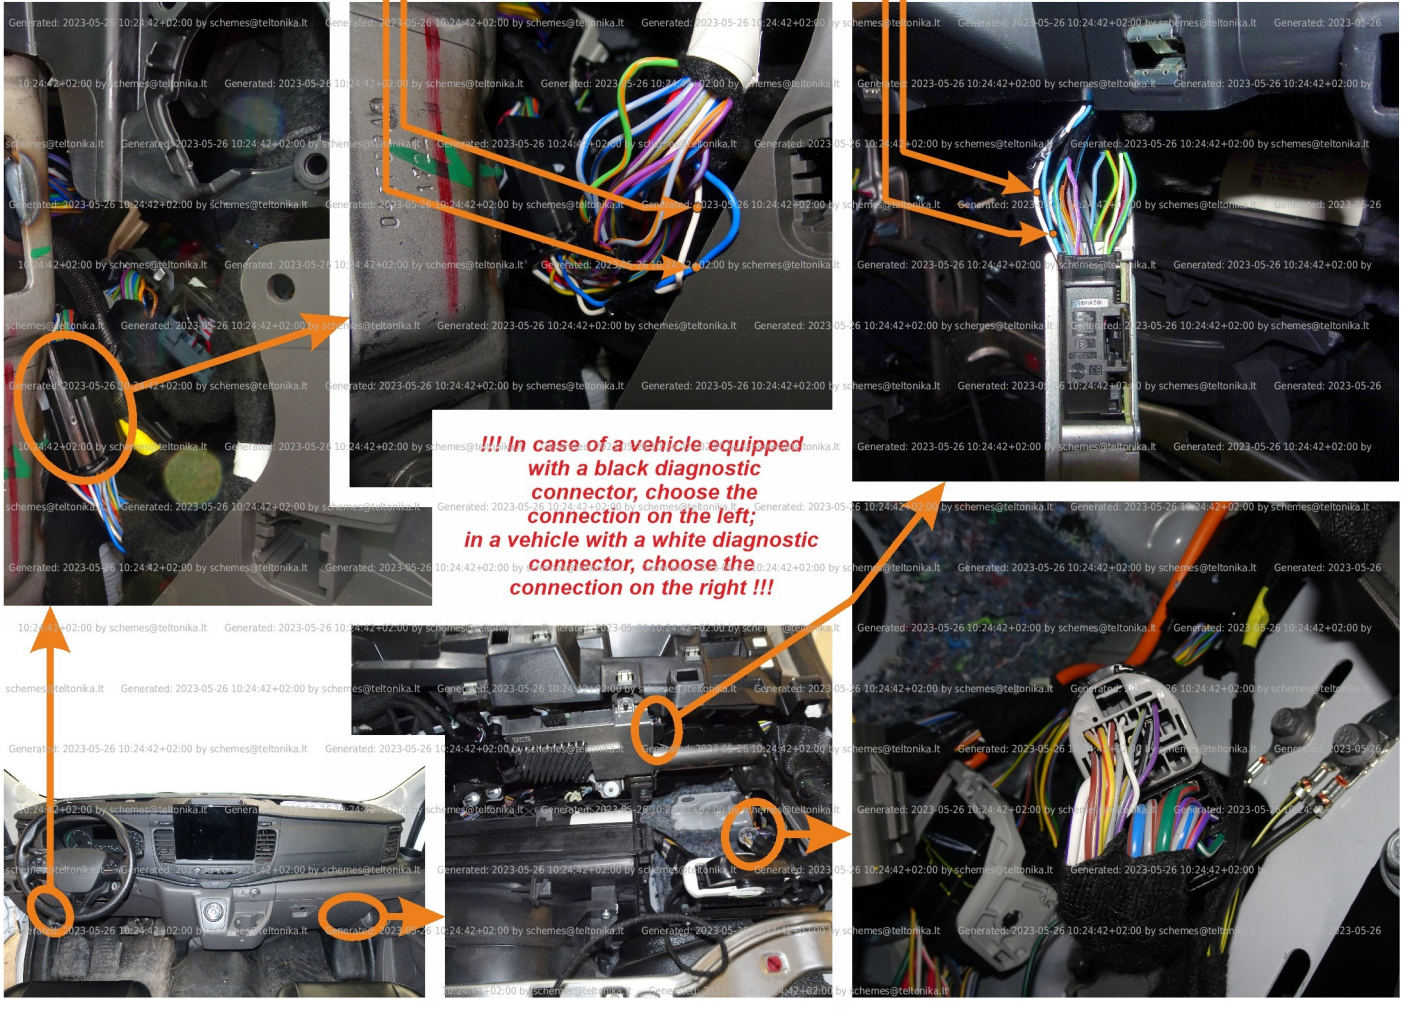

Brand, Model	Device: FMB140 LV-CAN	Year:	Rev.:
FORD E-TRANSIT (Electric)		2022→	04
Version:	program №: 14313 from: 2022-12-21		

Flags:

General parameters:

- Total mileage of the vehicle (dashboard)
- Vehicle mileage - (counted)
- Vehicle speed
- Acceleration pedal position
- HV battery level