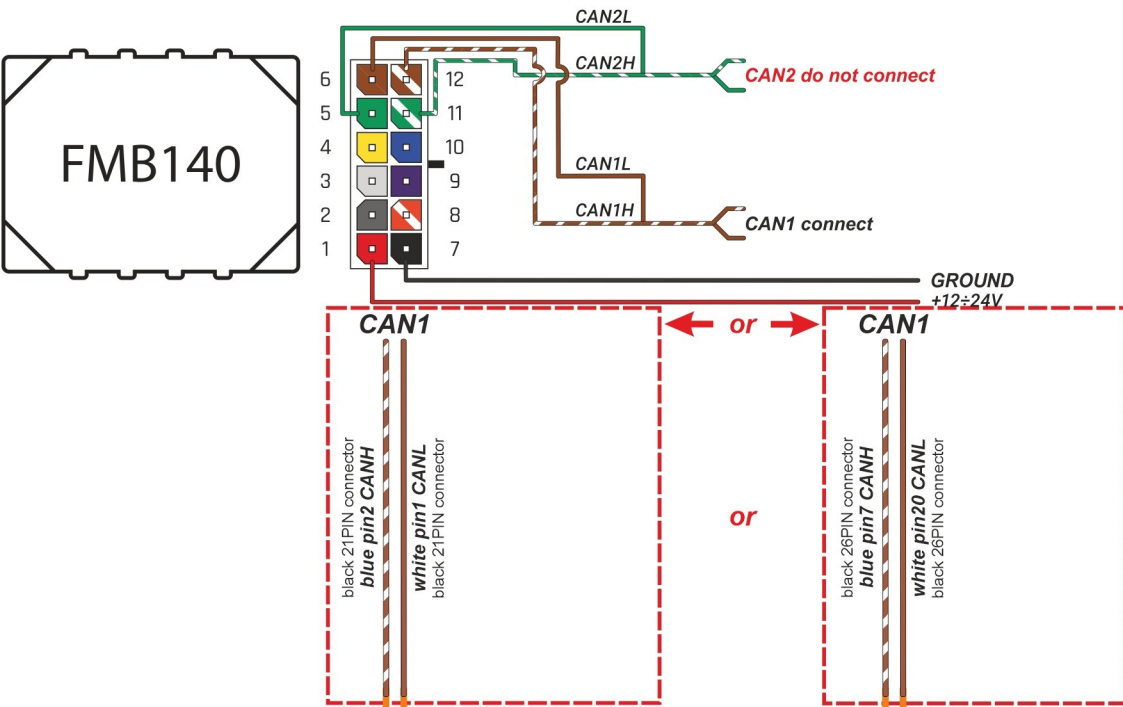

Brand, Model	Device: FMB140 LV-CAN	Year:	Rev.:
FORD E-TRANSIT (Electric)		2022→	04
Version:	program №: 14313 from: 2022-12-21		

Flags:

General parameters:

- Total mileage of the vehicle (dashboard)
- Vehicle mileage - (counted)
- Vehicle speed
- Acceleration pedal position
- HV battery level