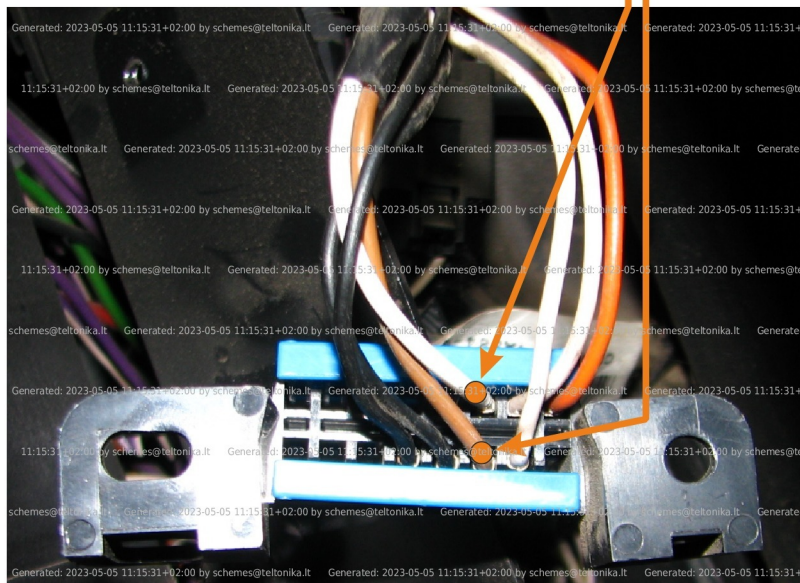

Brand, Model	Device: <b>FMB140 LV-CAN</b>	Year:	Rev.:
<b>FORD CARGO</b>		<b>2007→</b>	<b>02</b>
Version:	program №: <b>11222</b> from: <b>2017-11-01</b>		

## General parameters:

Attention:  - parameter is not available using the contactless reader.

Vehicle mileage - (counted)

Engine speed (RPM)

Engine temperature

Vehicle speed

Acceleration pedal position