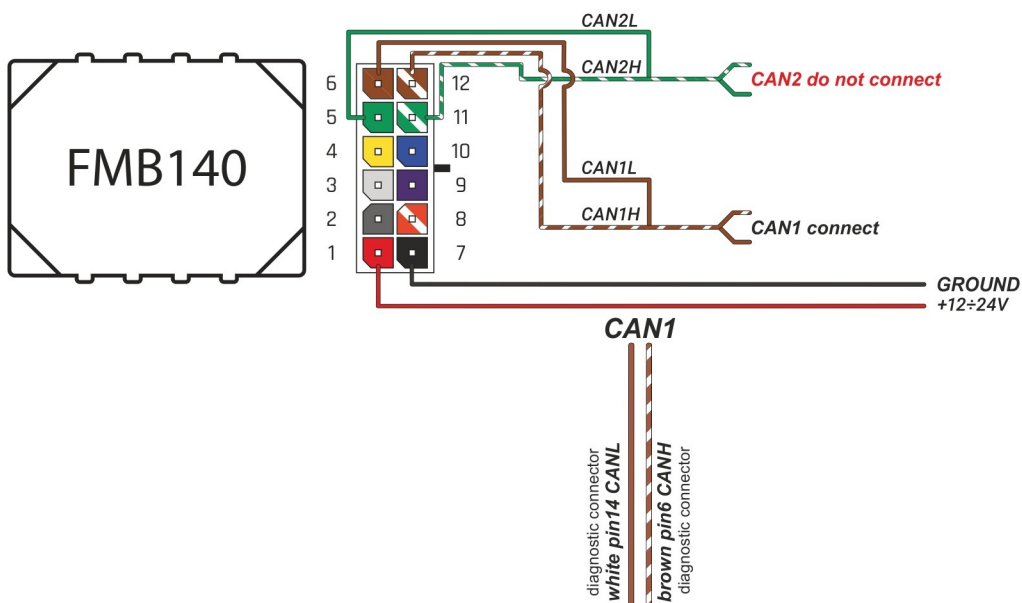

Brand, Model	Device: <b>FMB140 LV-CAN</b>	Year:	Rev.:
<b>FORD CARGO</b>		<b>2007→</b>	<b>02</b>
Version:	program №: <b>11222</b> from: <b>2017-11-01</b>		