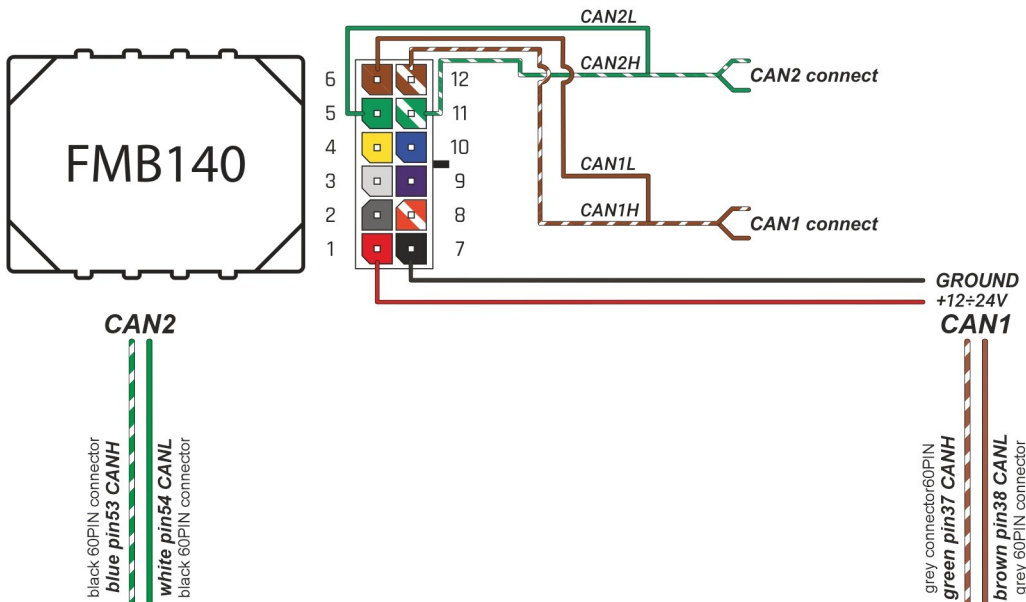

Brand, Model	Device: FMB140 LV-CAN	Year:	Rev.:
FIAT TIPO (356) (Hatchback)		2021→	00
Version:	program №: 14632 from: 2023-03-09		

Flags:

General parameters:

- Total mileage of the vehicle (dashboard)
- Fuel level (in percent)
- Vehicle speed
- Vehicle mileage - (counted)
- Engine speed (RPM)
- Acceleration pedal position
- Total fuel consumption - (counted)
- Engine temperature