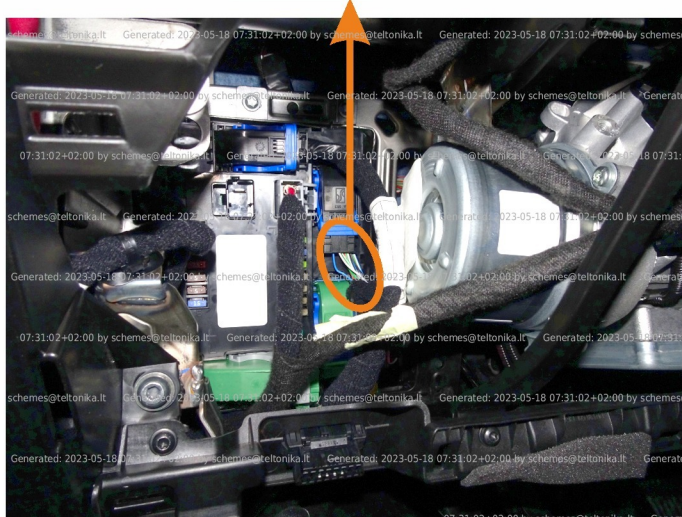

Brand, Model	Device: FMB140 LV-CAN	Year:	Rev.:
FIAT TIPO (356) (Hatchback)		2021→	00
Version:	program №: 14632 from: 2023-03-09		

Flags:

General parameters:

- Total mileage of the vehicle (dashboard)
- Fuel level (in percent)
- Vehicle speed
- Vehicle mileage - (counted)
- Engine speed (RPM)
- Acceleration pedal position
- Total fuel consumption - (counted)
- Engine temperature