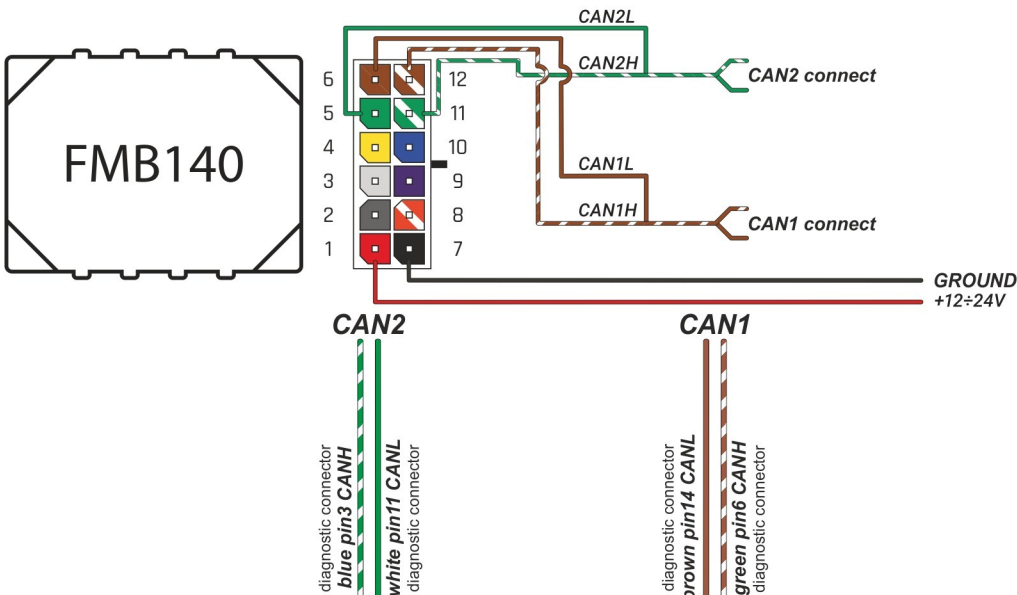

Brand, Model	Device: FMB140 LV-CAN	Year:	Rev.:
FIAT TIPO (356) (Hatchback)		2017→	05
Version:	program №: 11714 from: 2021-12-09		

Flags:

Ignition

Front left door

Front right door

Rear left door

Rear right door

Trunk cover

General parameters:

- Total mileage of the vehicle (dashboard)
- Vehicle mileage - (counted)
- Total fuel consumption - (counted)
- Fuel level (in percent)
- Engine speed (RPM)
- Engine temperature
- Vehicle speed
- Acceleration pedal position