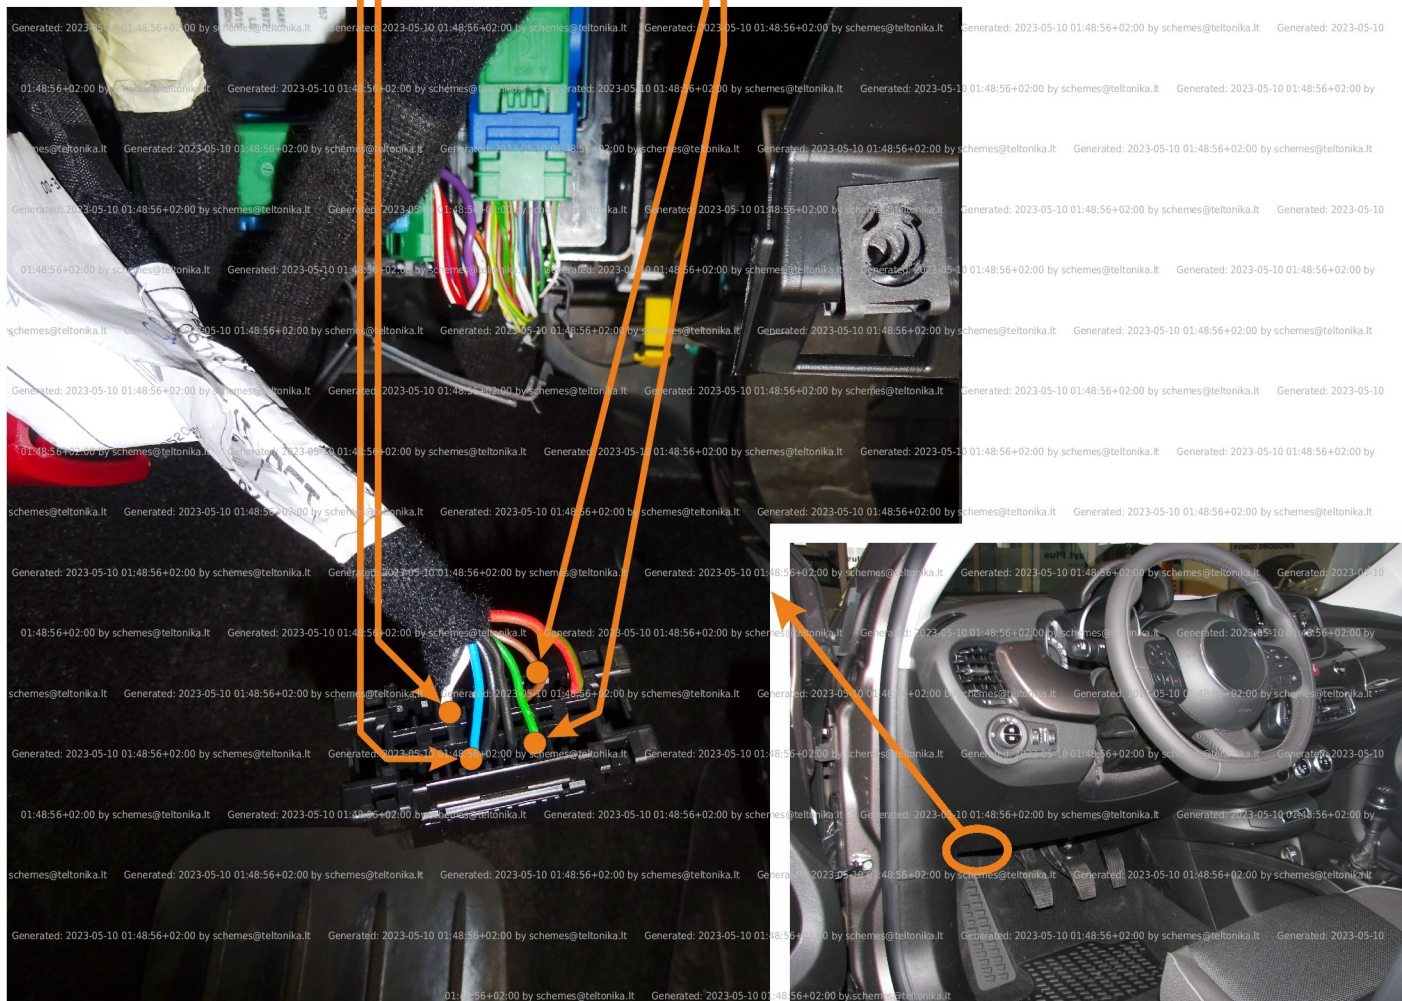

Brand, Model	Device: FMB140 LV-CAN	Year:	Rev.:
FIAT TIPO (356) (Hatchback)		2017→	05
Version:	program №: 11714 from: 2021-12-09		

Flags:

Ignition

Front left door

Front right door

Rear left door

Rear right door

Trunk cover

General parameters:

- Total mileage of the vehicle (dashboard)
- Vehicle mileage - (counted)
- Total fuel consumption - (counted)
- Fuel level (in percent)
- Engine speed (RPM)
- Engine temperature
- Vehicle speed
- Acceleration pedal position