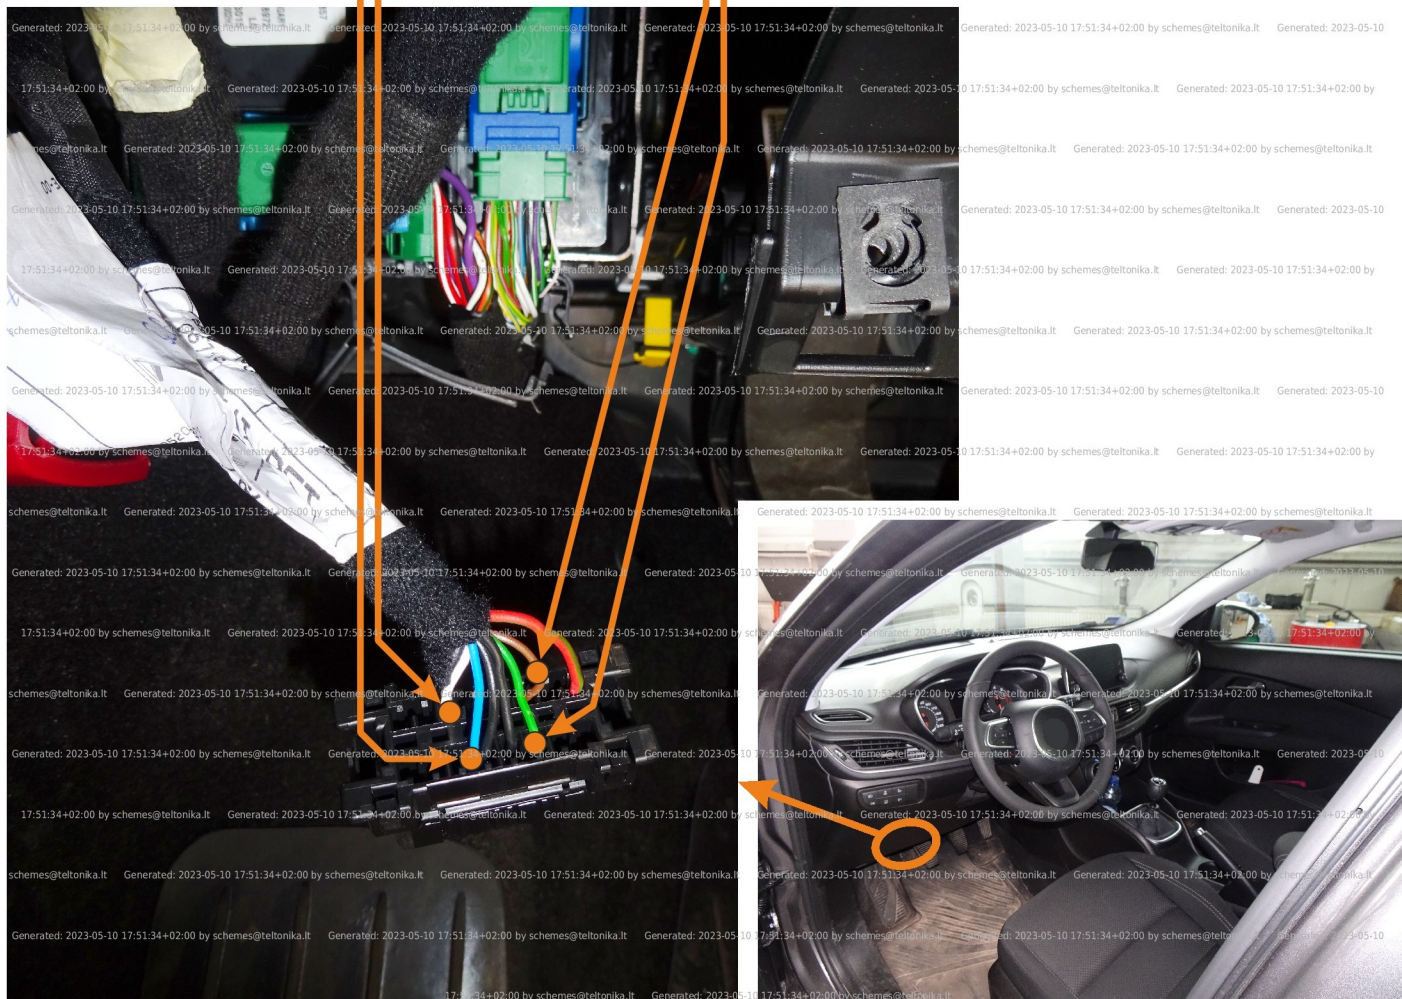

Brand, Model	Device: <b>FMB140 LV-CAN</b>	Year:	Rev.:
<b>FIAT TIPO (356) (Station Wagon)</b>		<b>2016→</b>	<b>05</b>
Version:	program №: <b>12673</b> from: <b>2023-01-19</b>		

## Flags:

Ignition

Front left door

Front right door

Rear left door

Rear right door

Trunk cover

## General parameters:

- Total mileage of the vehicle (dashboard)
- Vehicle mileage - (counted)
- Total fuel consumption - (counted)
- Fuel level (in percent)
- Engine speed (RPM)
- Engine temperature
- Vehicle speed
- Acceleration pedal position