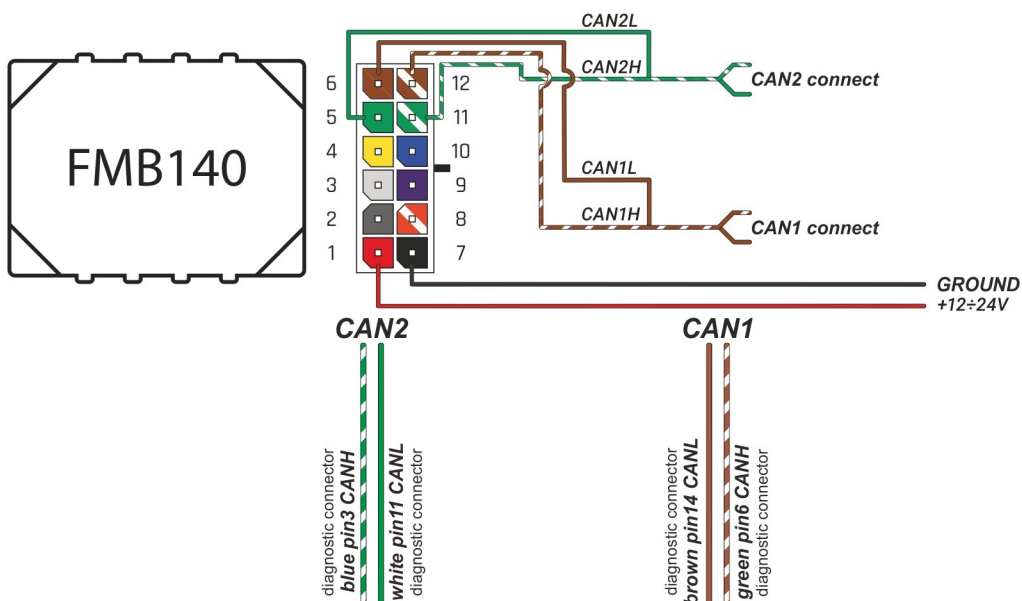

Brand, Model	Device: <b>FMB140 LV-CAN</b>	Year:	Rev.:
<b>FIAT TIPO (356) (Station Wagon)</b>		<b>2016→</b>	<b>05</b>
Version:	program №: <b>12673</b> from: <b>2023-01-19</b>		

## Flags:

Ignition

Front left door

Front right door

Rear left door

Rear right door

Trunk cover

## General parameters:

- Total mileage of the vehicle (dashboard)
- Vehicle mileage - (counted)
- Total fuel consumption - (counted)
- Fuel level (in percent)
- Engine speed (RPM)
- Engine temperature
- Vehicle speed
- Acceleration pedal position