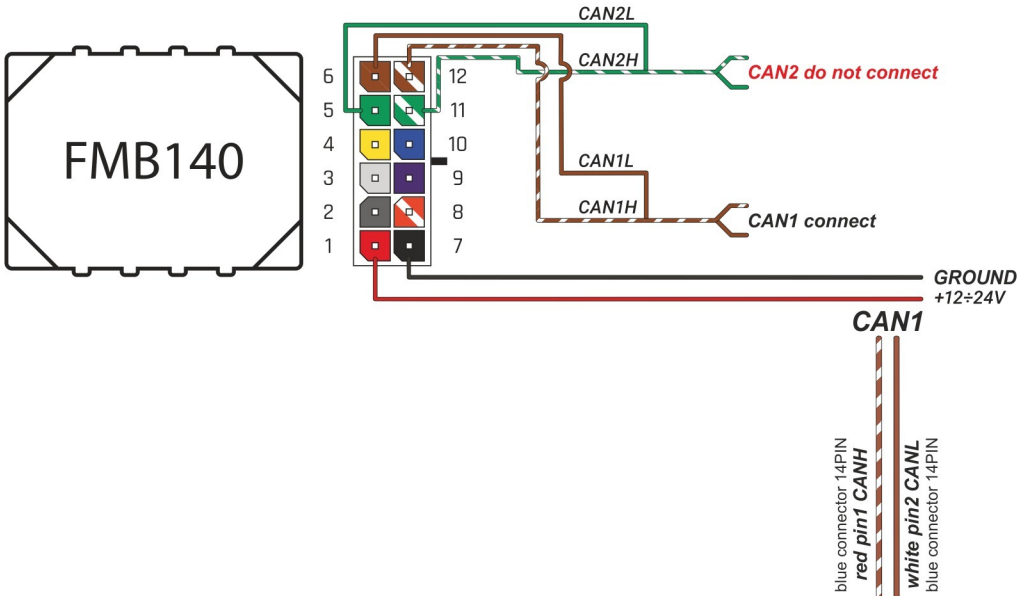

Brand, Model	Device: <b>FMB140 LV-CAN</b>	Year:	Rev.:
<b>FIAT SEDICI (189) (Keyless)</b>		<b>2006→</b>	<b>05</b>
Version: <b>with Keyless System</b>	program №: <b>11115</b> from: <b>2022-10-20</b>		

blue connector 14PIN  
red pin1 CANH  
white pin2 CANL  
blue connector 14PIN

**STARTER green/white pin4 white connector 6PIN**

**+12V white/blue pin3 white connector 6PIN**