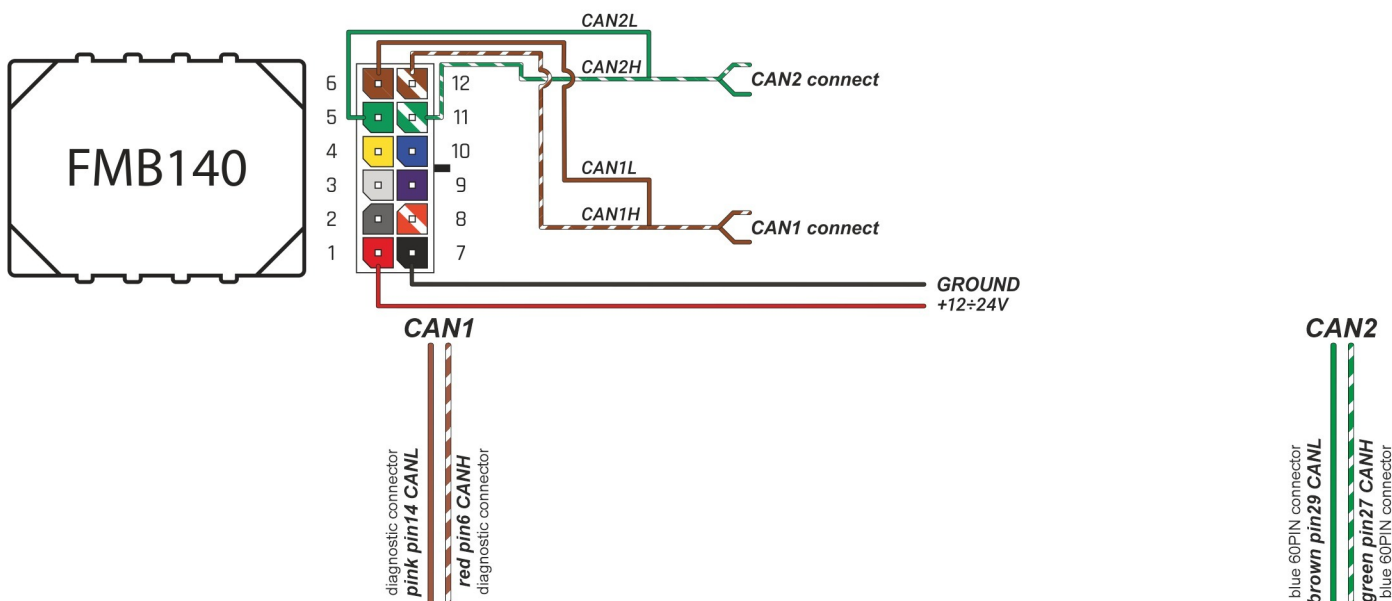

Brand, Model	Device: <b>FMB140 LV-CAN</b>	Year:	Rev.:
<b>FIAT SCUDO (506/507)</b>		<b>2022→</b>	<b>01</b>
Version: <b>(without factory alarm)</b>	program №: <b>14664</b> from: <b>2023-03-22</b>		

## General parameters:

- Total mileage of the vehicle (dashboard)
- Vehicle mileage - (counted)
- Total fuel consumption - (counted)
- Fuel level (in percent)
- Engine speed (RPM)
- Engine temperature
- Vehicle speed
- Acceleration pedal position