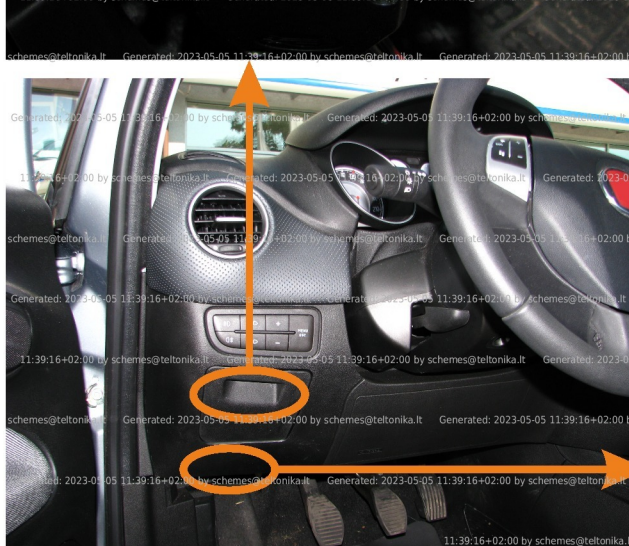

Brand, Model	Device: FMB140 LV-CAN	Year:	Rev.:
FIAT PUNTO EVO		2009→	02
Version:	program №: 11127 from: 2017-09-01		

Flags:

General parameters:

- Total mileage of the vehicle (dashboard)
- Fuel level (in percent)
- Vehicle speed
- Vehicle mileage - (counted)
- Engine speed (RPM)
- Total fuel consumption - (counted)
- Engine temperature