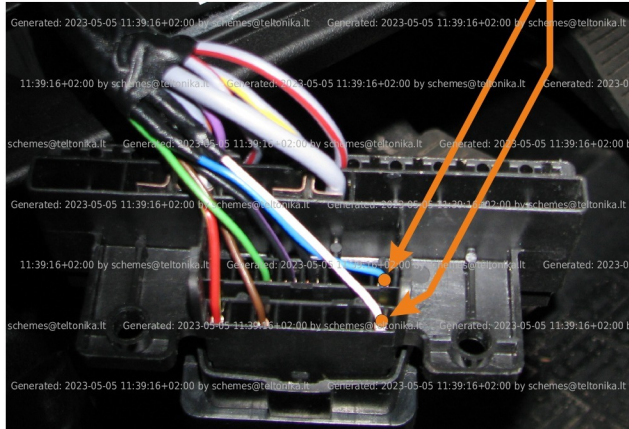

Brand, Model	Device: FMB140 LV-CAN	Year:	Rev.:
FIAT PUNTO EVO		2009→	02
Version:	program №: 11127 from: 2017-09-01		

Flags:

General parameters:

- Total mileage of the vehicle (dashboard)
- Fuel level (in percent)
- Vehicle speed
- Vehicle mileage - (counted)
- Engine speed (RPM)
- Total fuel consumption - (counted)
- Engine temperature