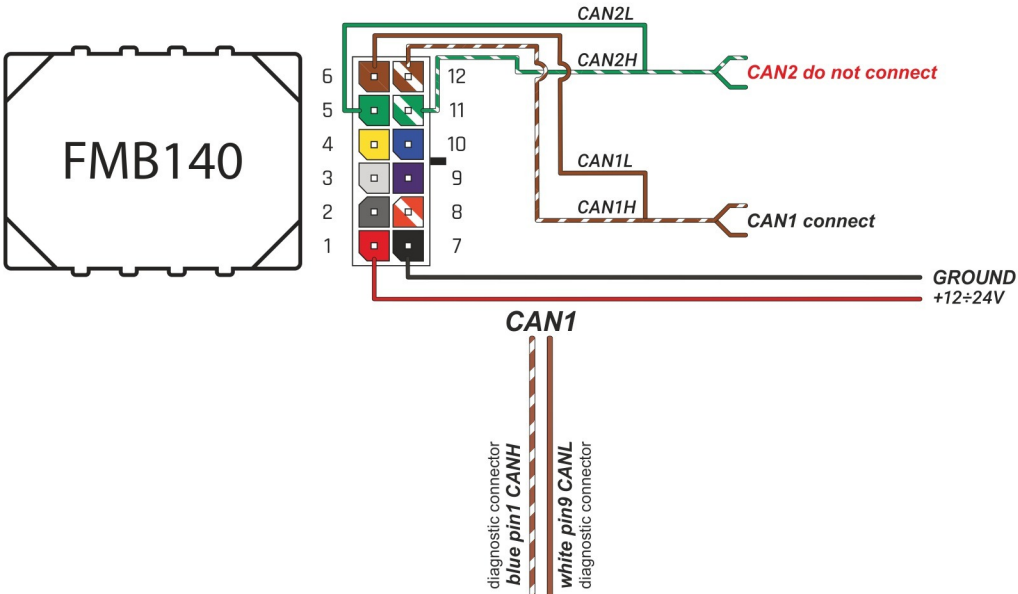

Brand, Model	Device: FMB140 LV-CAN	Year:	Rev.:
FIAT PUNTO EVO		2009→	02
Version:	program №: 11127 from: 2017-09-01		

Flags:

General parameters:

- Total mileage of the vehicle (dashboard)
- Fuel level (in percent)
- Vehicle speed
- Vehicle mileage - (counted)
- Engine speed (RPM)
- Total fuel consumption - (counted)
- Engine temperature