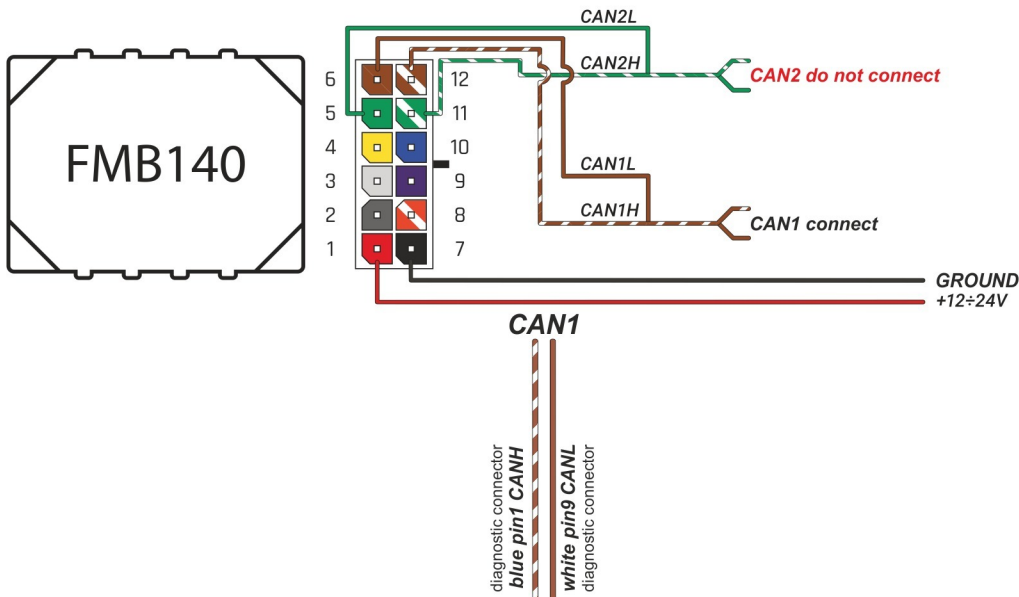

Brand, Model	Device: FMB140 LV-CAN	Year:	Rev.:
FIAT PUNTO EVO (199)		2009→	03
Version:	program №: 11127 from: 2017-09-01		

Flags:

General parameters:

- Total mileage of the vehicle (dashboard)
- Fuel level (in percent)
- Vehicle speed
- Vehicle mileage - (counted)
- Engine speed (RPM)
- Total fuel consumption - (counted)
- Engine temperature