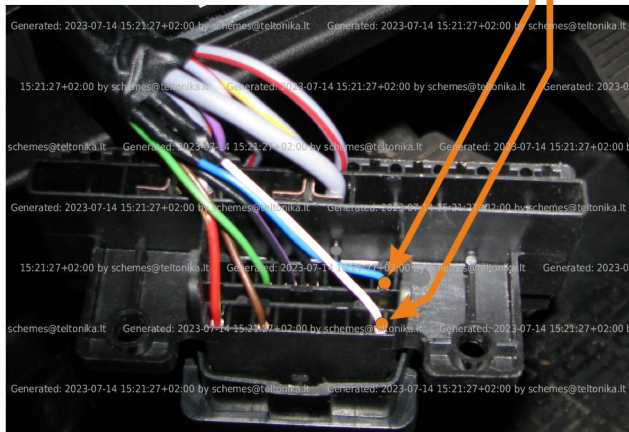

Brand, Model	Device: FMB140 LV-CAN	Year:	Rev.:
FIAT PUNTO EVO (199)		2009→	03
Version:	program №: 11127 from: 2017-09-01		

Flags:

General parameters:

- Total mileage of the vehicle (dashboard)
- Fuel level (in percent)
- Vehicle speed
- Vehicle mileage - (counted)
- Engine speed (RPM)
- Total fuel consumption - (counted)
- Engine temperature