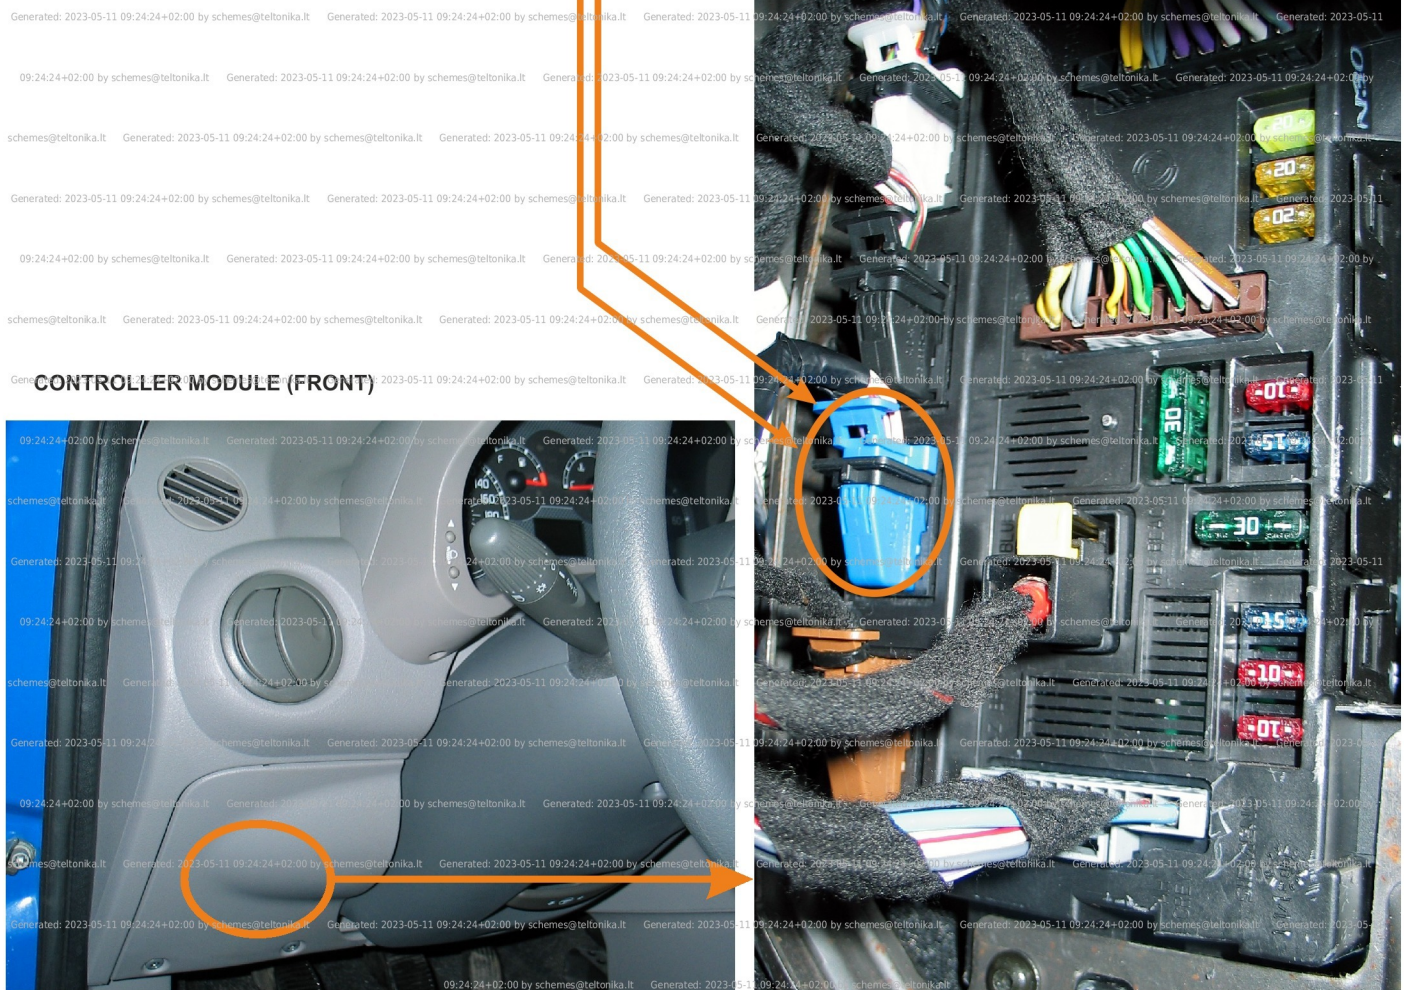

Brand, Model	Device: FMB140 LV-CAN	Year:	Rev.:
FIAT PANDA II (169)		2004→	04
Version:	program №: 11112 from: 2017-09-01		

CAN1

blue connector 18PIN
black/pink pin3 CANH
white/pink pin4 CANL
blue connector 18PIN

CONTROLLER MODULE (FRONT)

Flags:

General parameters:

Attention: - parameter is not available using the contactless reader.

- Total mileage of the vehicle (dashboard)
- Fuel level (in percent)
- Vehicle speed
- Vehicle mileage - (counted)
- Engine speed (RPM)
- Total fuel consumption - (counted)
- Engine temperature