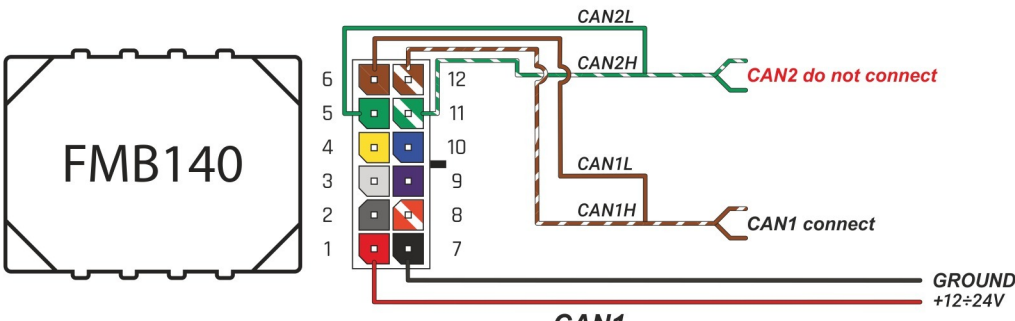

Brand, Model	Device: FMB140 LV-CAN	Year:	Rev.:
FIAT PANDA II (169)		2004→	04
Version:	program №: 11112 from: 2017-09-01		

CAN1

blue connector 18PIN
black/pink pin3 CANH
white/pink pin4 CANL
blue connector 18PIN

CONTROLLER MODULE (FRONT)

Flags:

General parameters:

Attention: - parameter is not available using the contactless reader.

- Total mileage of the vehicle (dashboard)
- Fuel level (in percent)
- Vehicle speed
- Vehicle mileage - (counted)
- Engine speed (RPM)
- Total fuel consumption - (counted)
- Engine temperature