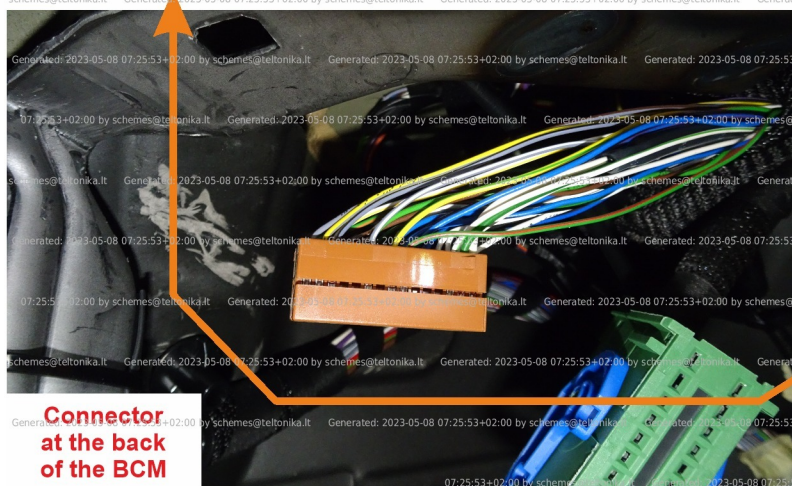

Brand, Model	Device: FMB140 LV-CAN	Year:	Rev.:
FIAT PANDA III (312)		2020→	10
Version: without Keyless System	program №: 14241 from: 2023-03-22		

CAN1

CAN2

diagnostic connector
blue pin1 CANH
 white pin9 CANL
 diagnostic connector

diagnostic connector
brown pin14 CANH
 green pin6 CANH
 diagnostic connector

Connector at the back of the BCM

Flags:

General parameters:

- Total mileage of the vehicle (dashboard)
- Fuel level (in percent)
- Vehicle speed
- Vehicle mileage - (counted)
- Engine speed (RPM)
- Acceleration pedal position
- Total fuel consumption - (counted)
- Engine temperature