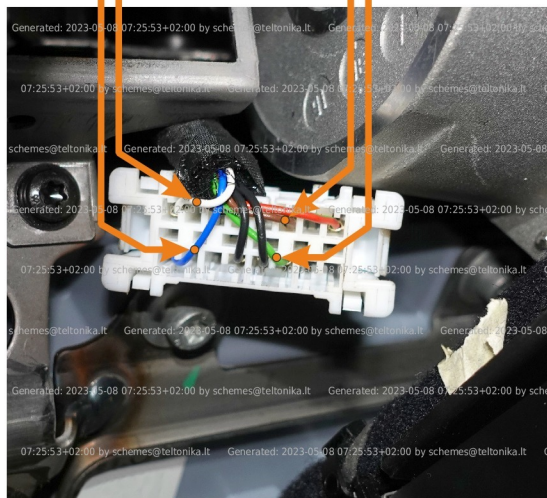

Brand, Model	Device: FMB140 LV-CAN	Year:	Rev.:
FIAT PANDA III (312)		2020→	10
Version: without Keyless System	program №: 14241 from: 2023-03-22		

CAN1

CAN2

diagnostic connector
blue pin1 CANH
 white pin9 CANL
 diagnostic connector

diagnostic connector
brown pin14 CANH
 green pin6 CANH
 diagnostic connector

Connector at the back of the BCM

Flags:

General parameters:

- Total mileage of the vehicle (dashboard)
- Fuel level (in percent)
- Vehicle speed
- Vehicle mileage - (counted)
- Engine speed (RPM)
- Acceleration pedal position
- Total fuel consumption - (counted)
- Engine temperature