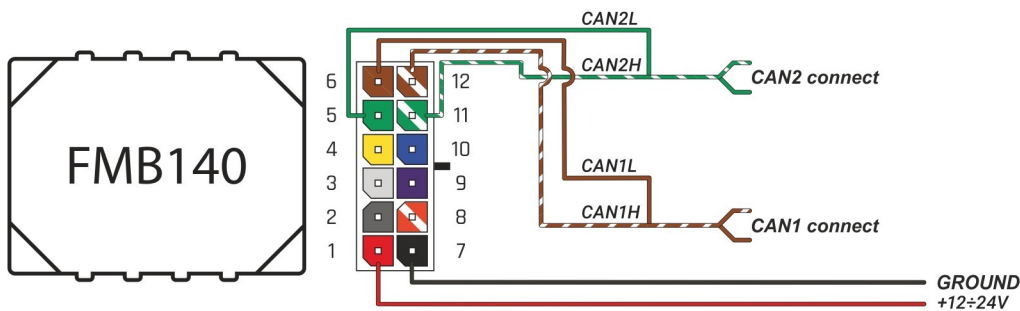

Brand, Model	Device: FMB140 LV-CAN	Year:	Rev.:
FIAT PANDA III (312)		2020→	10
Version: without Keyless System	program №: 14241 from: 2023-03-22		

CAN1

CAN2

diagnostic connector
blue pin1 CANH
 white pin9 CANL
 diagnostic connector

diagnostic connector
brown pin14 CANH
 green pin6 CANH
 diagnostic connector

Connector at the back of the BCM

Flags:

General parameters:

- Total mileage of the vehicle (dashboard)
- Fuel level (in percent)
- Vehicle speed
- Vehicle mileage - (counted)
- Engine speed (RPM)
- Acceleration pedal position
- Total fuel consumption - (counted)
- Engine temperature