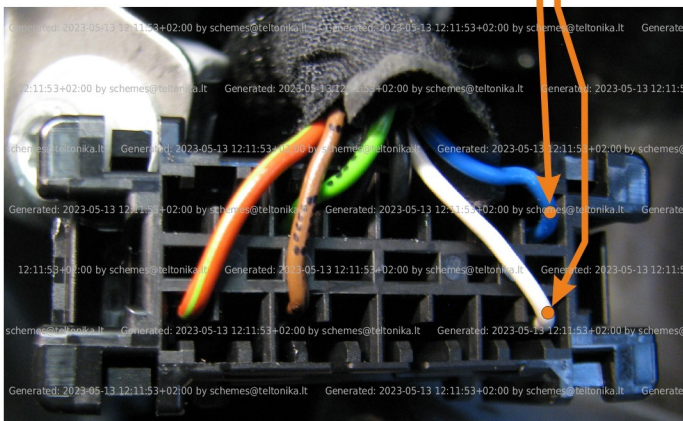

Brand, Model	Device: FMB140 LV-CAN	Year:	Rev.:
FIAT PANDA III (319)		2012→	03
Version:	program №: 11127 from: 2019-04-10		

Flags:

General parameters:

- Total mileage of the vehicle (dashboard)
- Fuel level (in percent)
- Vehicle speed
- Vehicle mileage - (counted)
- Engine speed (RPM)
- Total fuel consumption - (counted)
- Engine temperature