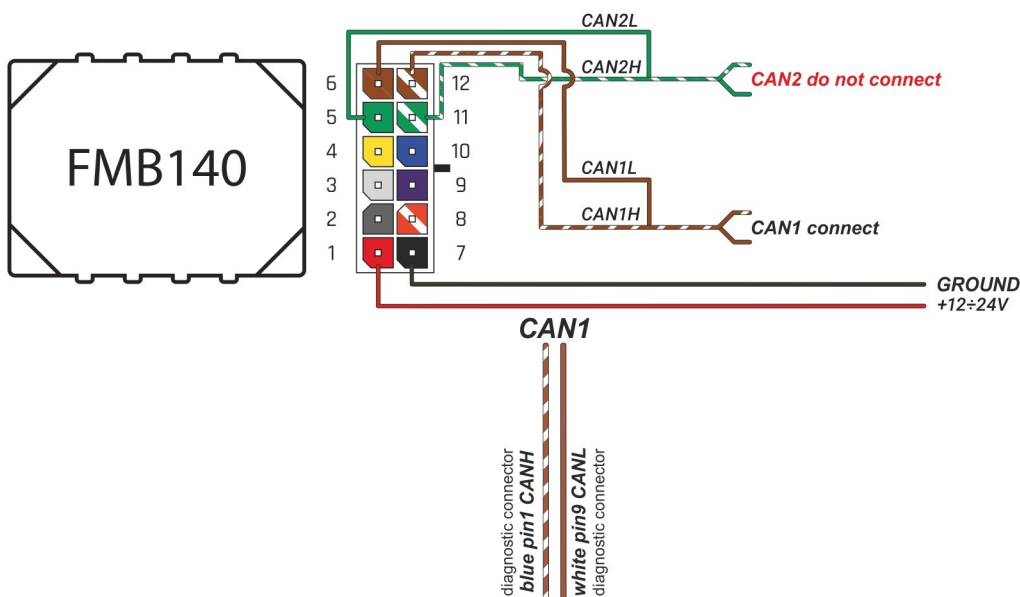

Brand, Model	Device: FMB140 LV-CAN	Year:	Rev.:
FIAT PANDA III (319)		2012→	03
Version:	program №: 11127 from: 2019-04-10		

Flags:

General parameters:

- Total mileage of the vehicle (dashboard)
- Fuel level (in percent)
- Vehicle speed
- Vehicle mileage - (counted)
- Engine speed (RPM)
- Total fuel consumption - (counted)
- Engine temperature