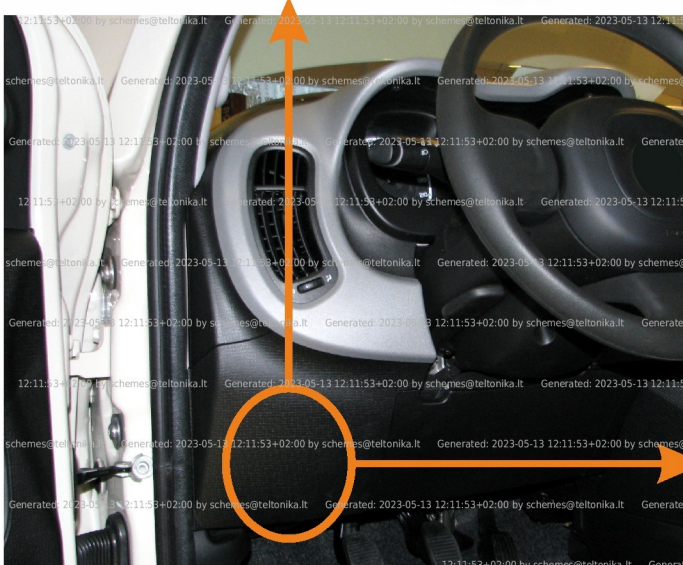

Brand, Model	Device: FMB140 LV-CAN	Year:	Rev.:
FIAT PANDA III (319)		2012→	03
Version:	program №: 11127 from: 2019-04-10		

Flags:

General parameters:

- Total mileage of the vehicle (dashboard)
- Fuel level (in percent)
- Vehicle speed
- Vehicle mileage - (counted)
- Engine speed (RPM)
- Total fuel consumption - (counted)
- Engine temperature