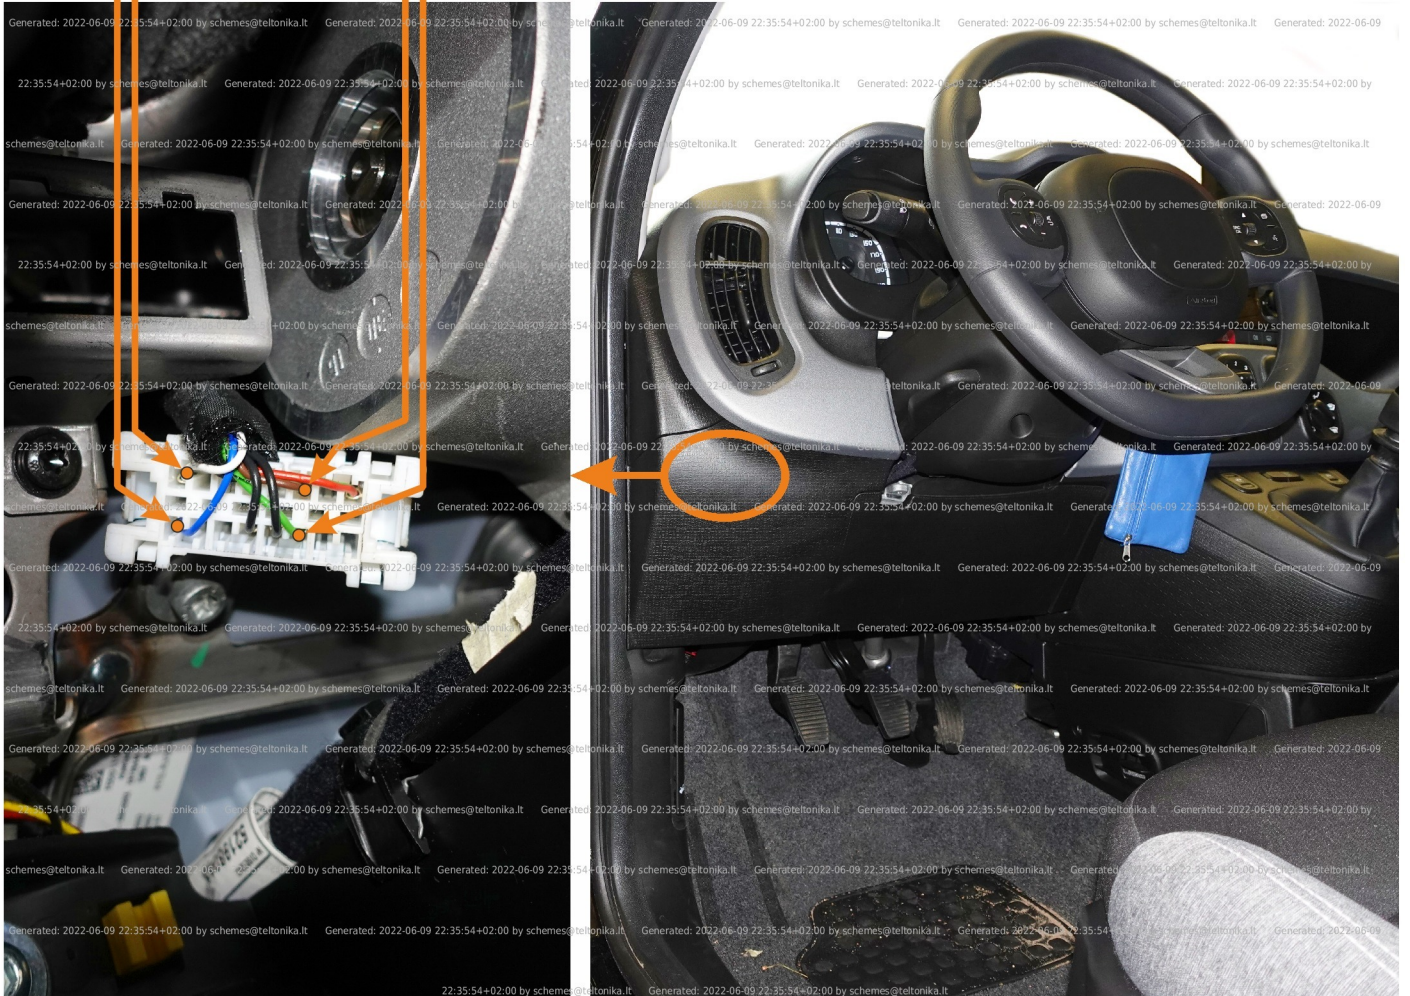

Brand, Model	Device: FMB140 LV-CAN	Year:	Rev.:
FIAT PANDA (312)		2020→	00
Version:	program №: 14241 from: 2022-05-31		

Flags:

General parameters:

- Total mileage of the vehicle (dashboard)
- Fuel level (in percent)
- Vehicle speed
- Vehicle mileage - (counted)
- Engine speed (RPM)
- Acceleration pedal position
- Total fuel consumption - (counted)
- Engine temperature