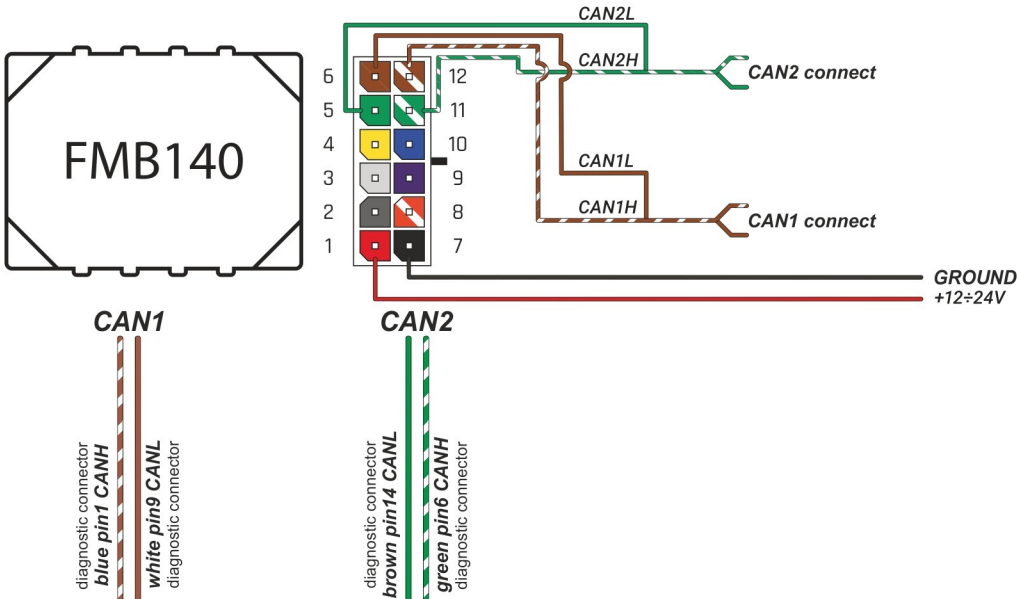

Brand, Model	Device: FMB140 LV-CAN	Year:	Rev.:
FIAT PANDA (312)		2020→	00
Version:	program №: 14241 from: 2022-05-31		

Flags:

General parameters:

- Total mileage of the vehicle (dashboard)
- Fuel level (in percent)
- Vehicle speed
- Vehicle mileage - (counted)
- Engine speed (RPM)
- Acceleration pedal position
- Total fuel consumption - (counted)
- Engine temperature